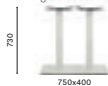

4467

Stainless steel
dining table base

COLUMN 2x Ø50x80
TOP MAX 1600x800

4467 H500

Stainless steel coffee
table base