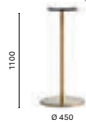

COLUMN Ø 50
TOP MAX Ø 700

4412

Stainless steel
dining table base