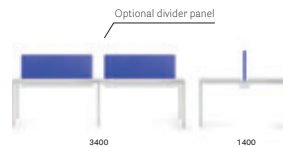

TK2S340X140