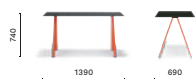

ARK7_139X69