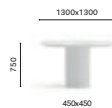

SIZES / DIMENSIONI

TAE_130X130

Table, steel base, glass,
solid laminate top