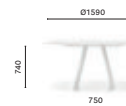

ARK 200/240/300X100

ARKW 200/240/300X100

ARK 240/300/360X120

ARKW 240/300/360X120

ARK 240X120 CCC

ARKW 240X120 CCC

ARK 300/360X120 CCO

ARKW 300/360X120 CCO

ARK 240/300/360X120 CC

ARKW 240/300/360X120 CC

ARK 107_200X79

ARKW 107_200X79

ARK 107_200X79 CC

ARKW 107_200X79 CC

ARK D139

ARKW D139

ARK D159

ARKW D159

ARK 139X139

ARKW 139X139