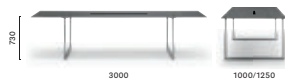

TOA300X100/125 CC60