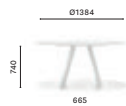

ARK 200/240/300X100

ARKW 200/240/300X100

ARK 240/300/360X120

ARKW 240/300/360X120

ARK 240X120 CCC

ARKW 240X120 CCC

ARK 300/360X120 CCO

ARKW 300/360X120 CCO

ARK 240/300/360X120 CC

ARKW 240/300/360X120 CC

ARK 107_200X79

ARKW 107_200X79

ARK 107_200X79 CC

ARKW 107_200X79 CC

ARK D139

ARKW D139

ARK D159

ARKW D159

ARK 139X139

ARKW 139X139