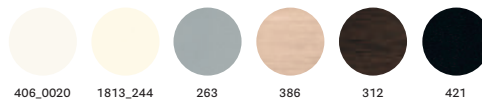

aluminium legs / gambe in alluminio