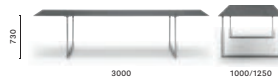

TOA300X100/125