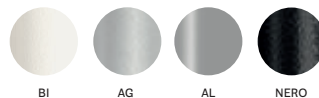

DSP

Divider panel
sound absorbing

DSP/2

Divider panel
sound absorbing

TK_69X69

Table, steel frame and glass top

TK_80X80

Table, steel frame and glass top

TK_90X90

Table, steel frame and glass top

TK_120X120

Table, steel frame and glass top

TK_120X69

Table, steel frame and glass top

TK_140X80

Table, steel frame and glass top

TK_180X90

Table, steel frame and glass top

laminated top / ripiano in laminato

*Anti-fingerprint
Anti-impronta

solid laminated top

ripiano in stratificato

*Black core / Anima nera

tempered glass top

ripiano in vetro temperato

steel frame / telaio in acciaio

any standard colour in powder coated finish
verniciato in tutti i colori standard