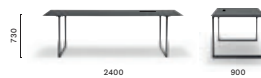

TOA240X90_CDX