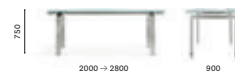

TM_200X90

FINISHES / FINITURE

tempered glass top / ripiano in vetro temperato

stainless steel frame / telaio in acciaio inox

TRA
Clear transparent
Trasparente

SAT
Frosted
Acidato

AC
Brushed
Satinato