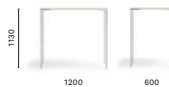

SIZES / DIMENSIONI

TG_H110 120x60