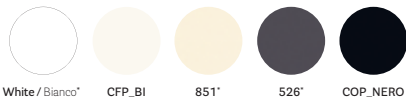

solid laminated top

ripiano in stratificato

*Black core / Anima nera

tempered glass top

ripiano in vetro temperato