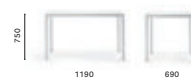

TK2_119X69