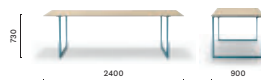

#pedralitales

Antwerp, Belgium

Project: 2021 ADV campaign

TOA240X90

TOA240X90_CDX

TOA240X90_CSX

TOA190X75

TOA190X90

TOA300X100/125

TOA360X100/125