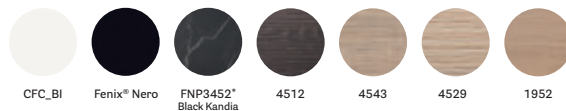

solid laminate top / ripiano in stratificato