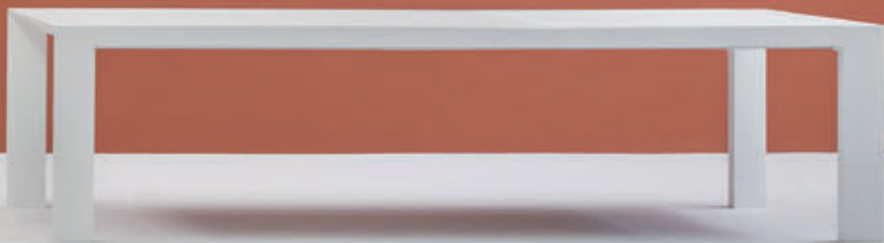

Surface

Elegance is an attitude

DESIGN

Daniele Lo Scalzo Moscheri, 2007

EN — Surface extendible table comes from the desire to find a perfect connection between the architectural and the design sphere. The tapered section of terminals and legs gives formal lightness. The aluminium guides allow an easy extraction of the two extensions.

IT — Il tavolo allungabile Surface nasce dall'idea di trovare una ideale connessione tra la sfera architettonica e quella del design.

La sezione rastremata di terminali e gambe dona leggerezza formale.

Le guide in alluminio permettono una facile estrazione delle due allunghe.