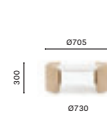

Copernico Milano Centrale

Milan, Italy

Project: Office

Architect: Studio DC 10

SIZES / DIMENSIONI

P10001

P10002

P10005

P10006

FINISHES / FINITURE

solid laminate top / ripiano in stratificato

CFP_BI

234

Fenix® Nero*

*Anti-fingerprint
Anti-impronta

marble top / ripiano in marmo

MBC
Bianco
Carrara

MVG
Verde
Guatemala

MED
Emperador
Dark

MGC
Grigio
Carnico

coated oak sides

fianchi in rovere verniciato

RS
Bleached oak
Rovere sbiancato

lacquered oak sides with visible grains

fianchi in rovere laccato a poro aperto

BI
White
Bianco

GC
Light grey
Grigio chiaro

AN
Black
Nero