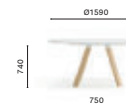

ARK 200/240/300X100

ARKW 200/240/300X100

ARK 240/300/360X120

ARKW 240/300/360X120

ARK 240X120 CCC

ARKW 240X120 CCC

ARK 300/360X120 CCO

ARKW 300/360X120 CCO

ARK 240/300/360X120 CC

ARKW 240/300/360X120 CC

ARK 107_200X79

ARKW 107_200X79

ARK 107_200X79 CC

ARKW 107_200X79 CC

ARK D139

ARKW D139

ARK D159

ARKW D159

ARK 139X139

ARKW 139X139