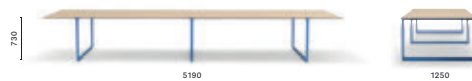

TOA2_519X125