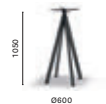

ARK4H105

Table base, four steel legs

TOP MAX 700x700, Ø700

FINISHES / FINITURE

tops

ripiani

any standard colour in powder coated finish
verniciato in tutti i colori standard

→ see catalogue Tables 02
vedi catalogo Tavoli 02

steel / acciaio