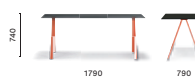

ARK7_179X79