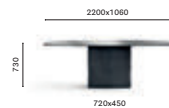

TAE_220X106

Table, steel base, glass,
solid laminate top

FINITURE / FINISHES

glass top / ripiano in vetro

solid laminate top / ripiano in stratificato

FUM
Fumé

CFC

Fenix® Nero*

FNP3455*
Carrara Arabescato

FNP3452*
Black Kandia

*Anti-fingerprint
Anti-impresione

BI

NEF