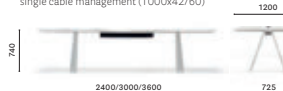

ARK 240/300/360X120 CC