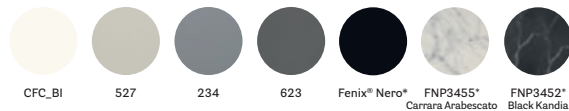

SIZES / DIMENSIONI

TBA_90X90

TBA D139

TBA 160/200x90

TBA 200/240/300x100

TBA 200/240x100 CC

FINISHES / FINITURE

solid laminate top / ripiano in stratificato

*Anti-fingerprint
Anti-impronta

coated ash legs

gambe in frassino verniciato

lacquered ash legs with visible grains

gambe in frassino laccato a poro aperto