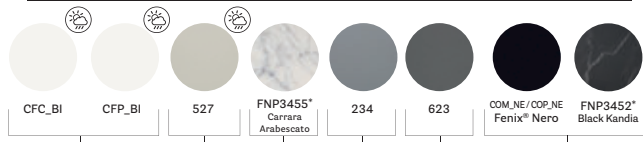

solid laminate top / ripiano in stratificato