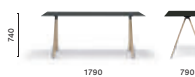

ARKW7_179X79