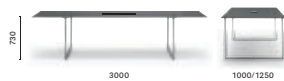

TOA300X100/125 CCO