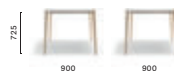

TMLF_90X90