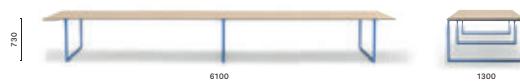

TOA2_610X130