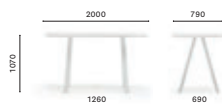

ARK 107_200X79