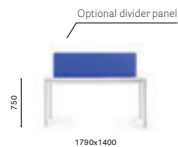

TK2S179X140