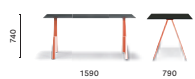

ARK7_159X79