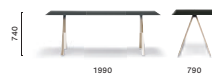

ARKW7_199X79