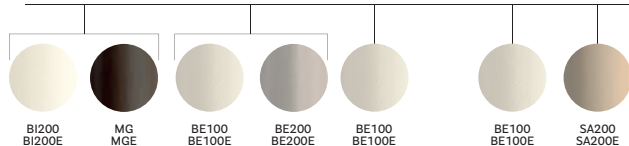

ARKS D99/109/119/129

0990/1090/1190/1290

ARKWS D99/109/119/129

0990/1090/1190/1290

ARKS 79x79/89x89

790x790 / 890x890

ARKW5 79x79/89x89

790x790 / 890x890

ARK REG 200/240/300x100

2000/2400/3000

1000

ARK REG BT 200/240/300x100

2000/2400/3000

1000

ARKS REG 180x79

1800

790

ARKS.20

Sound absorbing panel

1790

solid laminate top / ripiano in stratificato

*Anti-fingerprint
Anti-impronta

**solid laminate top
ripiano in stratificato**

**composite marble
agglomerato di marmo**