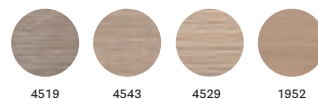

solid laminate top / ripiano in stratificato