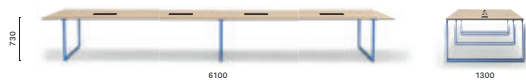

TOA2_519X125 SPEC

TOA2_610X130 CC60

TOA2_610X130 CCO

TOA2_610X130 SPEC

solid laminate top / ripiano in stratificato

solid laminate top / ripiano in stratificato

RS

aluminium frame / telaio in alluminio

LU
Polished
Lucidato

TN
Titanium
Titanio

NEF

any standard colour in powder coated finish
verniciato in tutti i colori standard