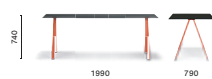

ARK7_199X79