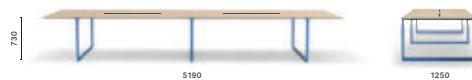

TOA2_519X125 CC60