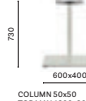

COLUMN 80x80
TOP MAX 1200x800

4475 H500

Stainless steel coffee
table base