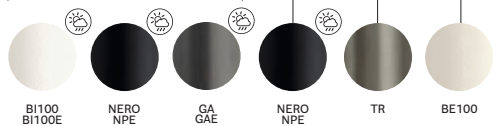

solid laminate top / ripiano in stratificato

solid laminate top / ripiano in stratificato

linoleum

laminate top / ripiano in laminato