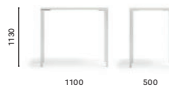

TG_H110 110x50