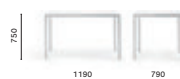

TK2_119X79