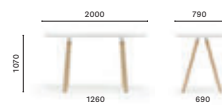

ARKW 107_200X79