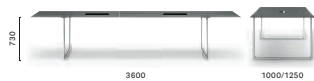

TOA360X100/125 SPEC