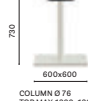

COLUMN Ø 76
TOP MAX 1200x1200; Ø 1700

4492 H500

Stainless steel coffee
table base