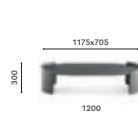

Copernico Milano Centrale

Milan, Italy

Project: Office

Architect: Studio DC 10

SIZES / DIMENSIONI

P10001

P10002

P10005

P10006

FINISHES / FINITURE

solid laminate top / ripiano in stratificato

CFP_BI

234

Fenix® Nero*

*Anti-fingerprint
Anti-impronta

marble top / ripiano in marmo

MBC
Bianco
Carrara

MVG
Verde
Guatemala

MED
Emperador
Dark

MGC
Grigio
Carnico

coated oak sides

fianchi in rovere verniciato

RS
Bleached oak
Rovere sbiancato

lacquered oak sides with visible grains

fianchi in rovere laccato a poro aperto

BI
White
Bianco

GC
Light grey
Grigio chiaro

AN
Black
Nero