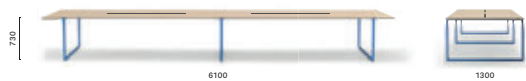

TOA2_610X130 CCO