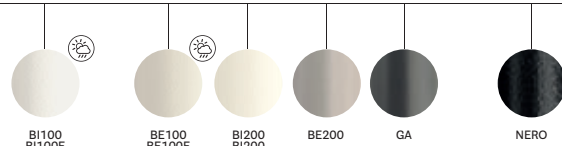

solid laminate top / ripiano in stratificato