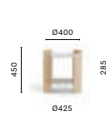

SIZES / DIMENSIONI

P10001