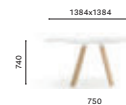

ARKW 139X139