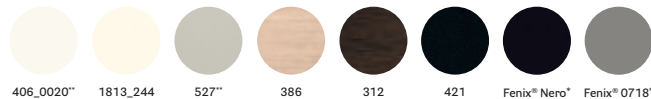

DSP

Divider panel
sound absorbing

DSP/2

Divider panel
sound absorbing

TK_69X69

Table, steel frame and glass top

TK_80X80

Table, steel frame and glass top

TK_90X90

Table, steel frame and glass top

TK_120X120

Table, steel frame and glass top

TK_120X69

Table, steel frame and glass top

TK_140X80

Table, steel frame and glass top

TK_180X90

Table, steel frame and glass top

laminated top / ripiano in laminato

*Anti-fingerprint
Anti-impronta