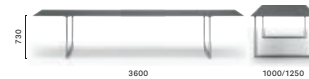

TOA360X100/125