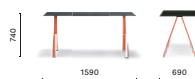

ARK7_159X69