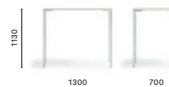

TG_H110 130x70