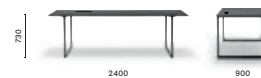

TOA240X90_CSX