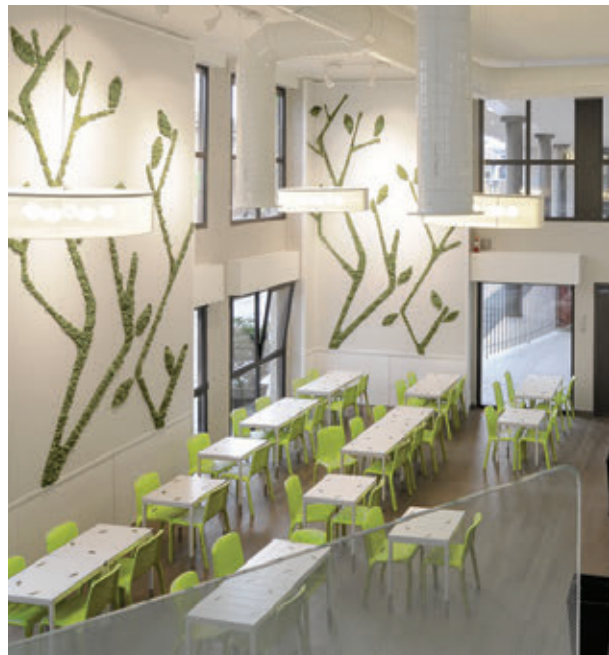

Talking about Design

Pedrali Headquarters
Mornico al Serio, Italy

I Loft Cafè

Milan, Italy

Project: Coffee bar
Architect: Isacco Brioschi Architects
Products: Snow chair,
Gliss armchair