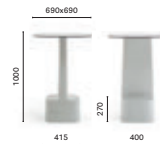

861

Polyethylene base and solid laminate top