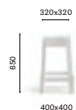

582

Polycarbonate barstool