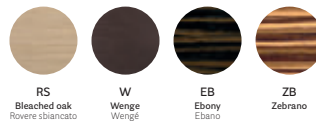

4403F

4403G

4405F

4405G

4407F

4407

coated oak / rovere verniciato