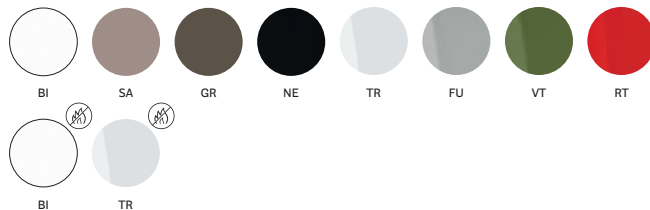

FINISHES / FINITURE

polycarbonate / polycarbonato

fabrics / tessuti

CERTIFICATES / CERTIFICAZIONI