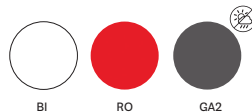

636.3

Cushion for sofa only
WIDTH: 515