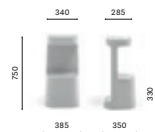

SIZES / DIMENSIONI

860

Polyethylene barstool