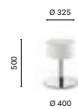

4403F

4403G

4405F

4405G

4407F

4407

coated oak / rovere verniciato

stainless steel / acciaio inox

fabrics / tessuti