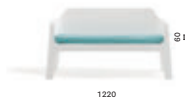

636.3

Cushion for sofa only
WIDTH: 515