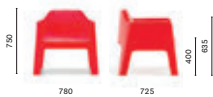

631

Polyethylene lounge armchair