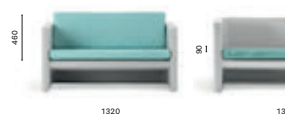

626.3

Cushion for seat only
WIDTH: 585