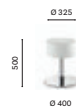

4403F

4403G

4405F

4405G

4407F

4407

coated oak / rovere verniciato

stainless steel / acciaio inox

fabrics / tessuti