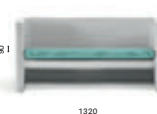

Temporary installation

Paratico, Italy

Project: Outdoor
Products: Sunset lounge armchair and sofa, Intrigo armchair, Nolita armchair, chaise longue and table

SIZES / DIMENSIONI

625

Polyethylene lounge armchair

626

Polyethylene two seats sofa

625.10

Set of cushions for seat and back
WIDTH: 585

625.3

Cushion for seat
WIDTH: 585

626.10

Set of cushions for seat and back
WIDTH: 585

626.3

Cushion for seat only
WIDTH: 585

625.20

Hpl top for single armrest

625.30

Hpl top for double armrest

FINISHES / FINITURE

polyethylene / polietilene

solid laminate / stratificato

BI

SA

BE

CFP_BI

COP_234

fabrics / tessuti

D22+D26 - D80+D89 - D100+D103