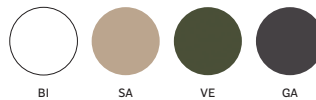

636.3

Cushion for sofa only
WIDTH: 515