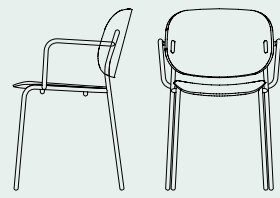

CB1991-E | 54x55,5 H81 HB65 cm