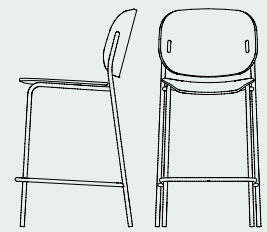

Tuka CB2114-E sedia lounge | metallo P7L zafferano opaco / tessuto Cook SPV zafferano - lounge chair | metal P7L matt saffron yellow / Cook fabric SPV saffron yellow Stulle CB5209-G E tavolino fisso | metallo P7L zafferano opaco / Eco-Stone P1E sale pepe - coffee table | metal P7L matt saffron yellow / Eco-Stone P1E salt pepper

Yo!

CB1986-E | 47x55,5 H81 cm

CB1991-E | 54x55,5 H81 HB65 cm

CB1987-E | 50x54 H98 HS65 cm

CB1992-E | 51x54 H109 HS76 cm

struttura sedute seats frame

metallo | metal

sedile seat