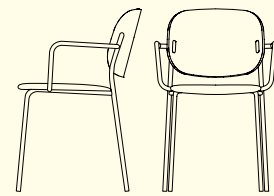

CB1991 | CB1991-N
54x55 H81 HB66 cm