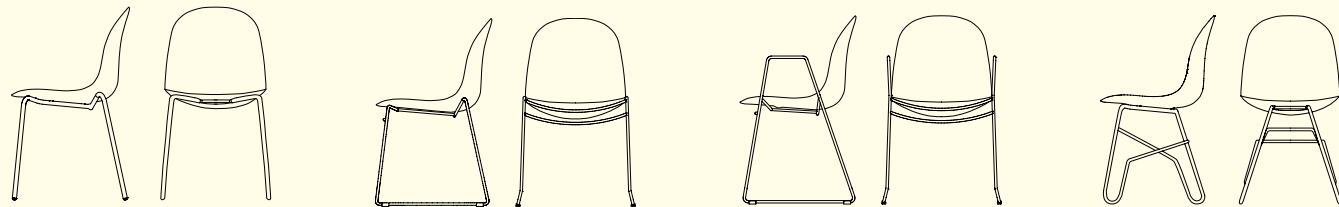

CB1663
49x51 H84 cm

CB1696 | CB1696-N
54x52 H83 cm

CB1697 | CB1697-N
54x52 H83 HB70 cm

CB1664
44,5x51 H84 cm