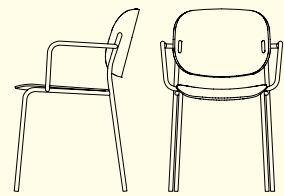

Yo!

CB1991-A
54x55 H81 HB66 cm