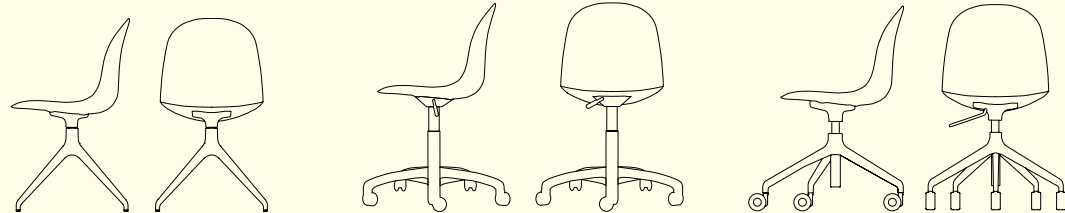

**Academy** sedie in metallo con scocca in polipropilene | *metal chairs with polypropylene shell* **CB2143** P15 nero opaco - *P15 matt black* **CB2137** P3L rosso ossido opaco - *P3L matt oxide red* **CB2144** P94 bianco ottico opaco - *P94 matt optic white* **CB2146 360** P94 bianco ottico opaco / P9L limone opaco - *P94 matt optic white / P9L matt lemon yellow* **CB2145** P15 nero opaco / P7L zafferano opaco - *P15 matt black / P7L matt saffron yellow* **Academy** sedia in legno con scocca in polipropilene | *wooden chair with polypropylene shell* **CB2142** faggio P02 faggio sbiancato / P8L timo opaco - *beech P02 bleached beechwood / P8L matt thyme green*

# Academy | new colors

CB1665  
44,5x51 H84 cm

CB1672  
47x50 H106 HS66 cm

CB1673  
50x50 H121 HS81 cm

CB1663  
49x51 H84 cm

CB1696 | CB1696-N  
54x52 H83 cm

CB1697 | CB1697-N  
54x52 H83 HB70 cm

CB1664  
44,5x51 H84 cm

CB1694 180 | CB1694 360  
49x50 H85 cm

CB1911  
63x63 H92(83,5) HS55(46) cm

CB1695  
61x57 H92(81) HS54(43) cm

CB1674  
48x55 H104 HS66 cm

CB1675  
50x53 H119 HS81 cm

CB1676  
44x49 H123(104) HS85(66) cm

sedie e sgabelli | chairs and stools