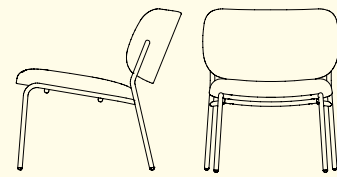

CB3505 | 60x73 H71,5 HS43 cm