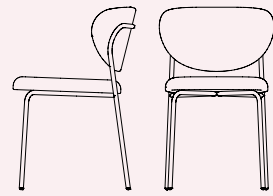

Cozy

CB2135 | 50x54 H80,5 cm