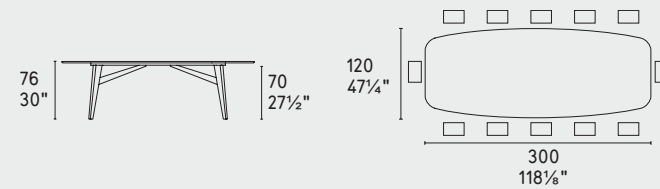

CS4127-FB 300 MTO

MTO
Programma Made to Order
Made to Order Program