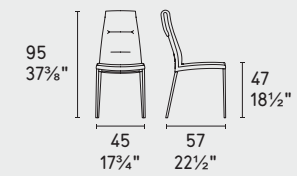

carmen

CS2052
CS2052-MTO

METALLO METAL

P15

P94

P176

VENICE

S0F

S0Y

S0Z

SOFTER

SLR

SLS

SLT

SLU

Stoffe e pelli da Programma Made to Order
Fabrics and leathers from the Made to Order Program

NOTA Per le combinazioni disponibili consultare il listino prezzi · NOTE Please check all available combinations in the price list.