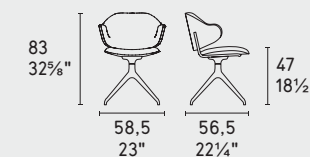

Holly · sedia home office
/ home office chair
CS2057
P15 / SLR

holly

CS2056 180

CS2056 360

CS2057

METALLO METAL

P15

P94

VENICE

S0F

S0H

S0Y

S0Z

SOFTER

SLR

SLS

SLT

SLU

NOTA Per le combinazioni disponibili consultare il listino prezzi · NOTE Please check all available combinations in the price list.