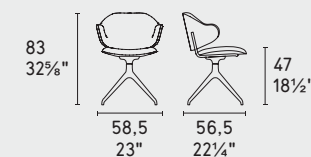

holly

CS2056 180

CS2056 360