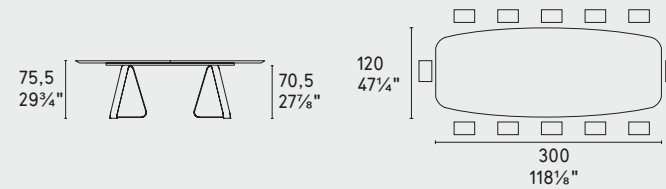

CS4128-FB 300 MTO

MTO
Programma Made to Order
Made to Order Program