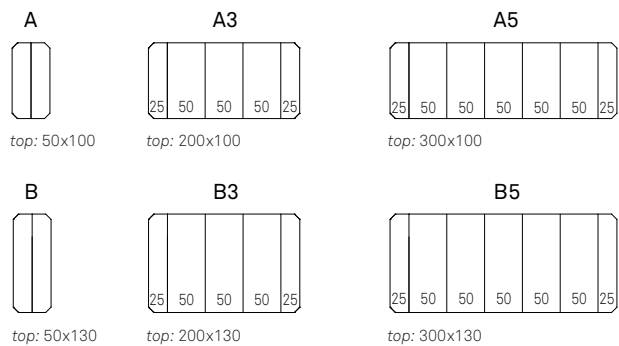

Nemo Console

Paolo Cattelan | 2015

Console allungabile con base in acciaio verniciato goffrato graphite o bianco. Piano e prolunghe in laminato bianco climb, ossido grigio o noce. Inclusa borsa porta prolunghe.

Extendible console with base in graphite or white embossed lacquered steel. Top and extensions in white climb, grey oxide or walnut laminated wood. Bag for extentions included.

NEMO console with graphite base and grey oxide laminated top - REGAL mirror in fumé mirrored glass