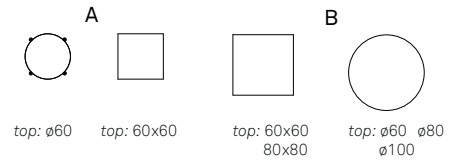

Bistrot table with graphite, white or black embossed lacquered steel base. Marmi Alabastro, Ardesia, Emperador, Makalu or Arenal ceramic top.