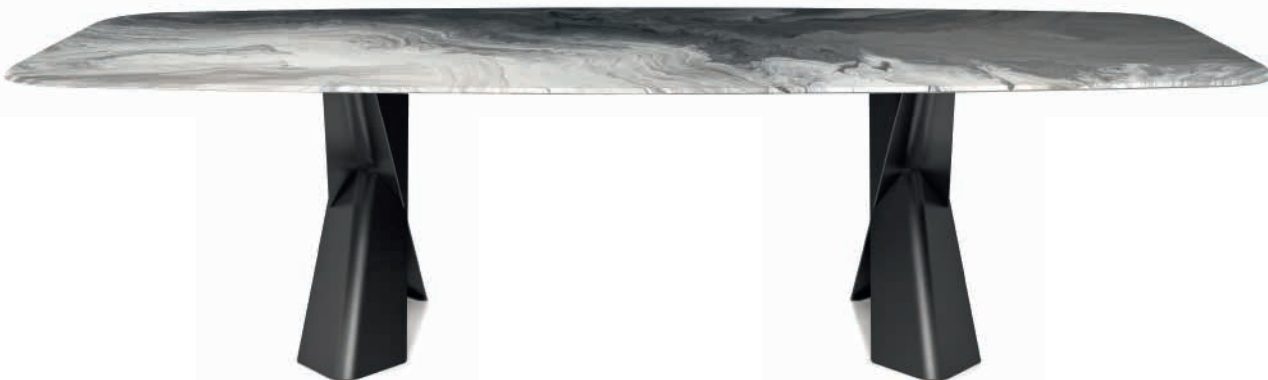

Mad Max CrystalArt

Paolo Cattelan | 2020

Tavolo con base in acciaio verniciato gofrato titanio, bronzo, graphite o nero, Brushed Bronze o Brushed Grey. Piano in cristallo 12mm extrachiaro bisellato con stampa artistica decorativa in due varianti colore.

Table with base in titanium, bronze, graphite or black embossed lacquered steel, Brushed Bronze or Brushed Grey lacquered steel. Top 12mm thick in extra clear bevelled glass with artistic decorative printing in two different colours.

◀ MAD MAX CRYSTALART table with black base and decorative printed CY01 extra clear glass top
▶ MAD MAX CRYSTALART table with brushed bronze base and decorative printed CY02 extra clear glass top - MAGDA ML A chair in soft leather 948 lino and bronze frame