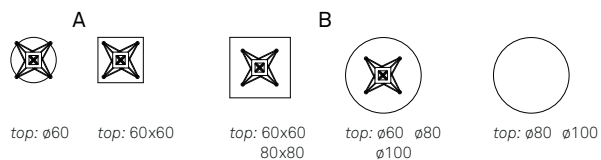

Ralph Bistrot

Giorgio Cattelan | 2016

Tavolo bistrot con base in acciaio verniciato gofrato graphite, bianco o nero. Piano in legno noce Canaletto, rovere bruciato o in cristallo trasparente temperato 12mm con piastre.

Bistrot table with graphite, white or black embossed lacquered steel base. Top in Canaletto walnut, burned oak or 12mm tempered clear glass with plates.