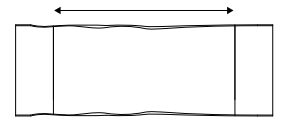

Sigma Drive

Philip Jackson | 2012

Tavolo allungabile con base in metallo verniciato trasparente. Piano e prolunghe in noce Canaletto, rovere bruciato o rovere naturale con bordi irregolari in massello.

Extendible table with transparent varnished metal base. Top and extensions in Canaletto walnut, burned oak or natural oak with solid irregular edges.

top: 200/300x~110 240/340x~120