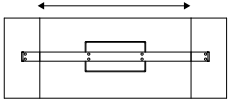

Zeus Drive

Gilmo Crosara | 2015

Tavolo allungabile con base e binario in acciaio verniciato gofrato graphite o nero. Piano e prolunghe in cristallo temperato 12mm trasparente, trasparente extrachiaro o fumé.

Extendible table with base and rail in graphite or black embossed lacquered steel. Top and extensions in 12mm clear, extra clear or smoked tempered glass.

top: 160/236x90 182/258x90
200/294x106