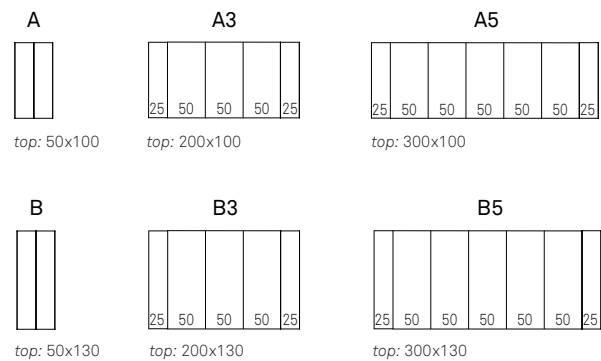

Convivium

Giorgio Cattelan | 2013

Consolle allungabile con base in acciaio verniciato gofrato titanio, bronzo, graphite o bianco. Piano e prolunghe in laminato bianco climb, ossido grigio, noce o cemento. Inclusa borsa porta prolunghe.

Extendible console with base in titanium, bronze, graphite or white embossed lacquered steel. Top and extensions in white climb, grey oxide, walnut or cement laminated wood. Bag for extensions included.

CONVIVIUM console with titanium base and cement laminated top
- PINKO pouf in soft leather 951
castoro - FISHERMAN lamps in black