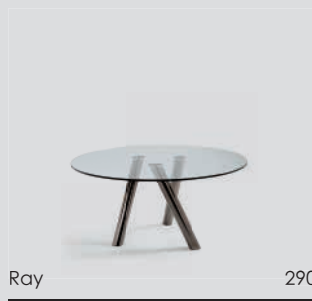

Tavoli in Cristallo | Glass Tables

Top Glass

Top Glass