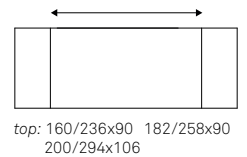

Tavolo allungabile con base in acciaio verniciato goffrato titanio, bronzo, graphite, bianco o nero. Piano e prolunghe in cristallo 12mm extrachiaro con stampa artistica decorativa in due varianti colore.

Extendible table with base in titanium, bronze, graphite, white or black embossed lacquered steel. Top and extensions in 12mm extra clear glass with artistic decorative printing in two different colours.