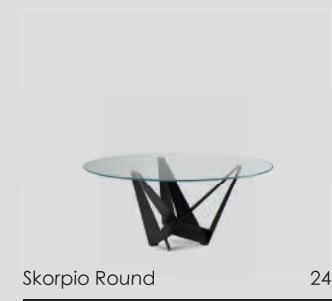

Tavoli in Cristallo | Glass Tables

Top Glass

Top Glass