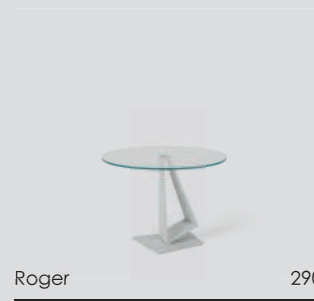

Tavoli in Cristallo | Glass Tables

Top Glass

Top Glass