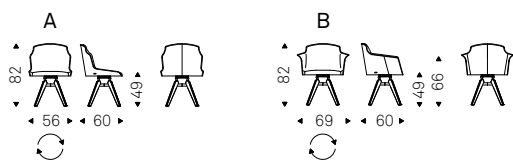

Tyler

Paolo Cattelan | 2015

Sedia girevole con o senza braccioli con struttura in acciaio verniciato goffrato bianco o graphite. Piedi in frassino naturale, frassino tinto noce Canaletto, frassino tinto rovere bruciato, laccato poro aperto bianco o nero opaco. Seduta e schienale rivestiti in tessuto, synthetic nubuck, micro nubuck, ecopelle o pelle come da campionario.

Swiveling chair with or without arms, with white or graphite embossed lacquered steel frame. Feet in natural ashwood, Canaletto walnut stained ashwood, burned oak stained ashwood or open pore matt white or black painted. Seat and back upholstered in fabric, synthetic nubuck, micro nubuck, ecopelle or soft leather as per sample card.

◀ TYLER B chair in soft leather 942 fango, graphite and Canaletto walnut frame
▶ TYLER A chairs in soft leather 946 marrone, graphite and Canaletto walnut frame