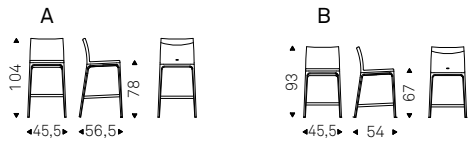

Arcadia Sgabello

Paolo Cattelan | 2016

Sgabello con struttura in faggio naturale, tinto noce Canaletto, wenghè, bianco o nero opaco. Rivestimento in tessuto, synthetic nubuck, micro nubuck, ecopelle o pelle come da campionario. Non sfoderabile.

Stool with frame in natural beech, Canaletto walnut, wenghè, matt white or black stained beech. Cover in fabric, synthetic nubuck, micro nubuck, soft leather or synthetic leather as per sample card. The cover is not removable.

- ◀ ARCADIA SGABELLO A stool in soft leather 951 castoro and wenghè frame
- ARCADIA SGABELLO A stool in soft leather 952 smoke and wenghè frame - ARCADIA SGABELLO A stool in soft leather 952 smoke and Canaletto walnut frame