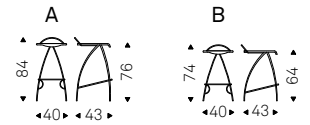

Coco

Studio Kronos | 1999

Sgabello con struttura in acciaio cromato, cromo nero, verniciato bianco, nero o graphite opaco. Sedile in cuoio come da campionario, cuciture standard.

Stool with chromed, black chrome, black, white or graphite lacquered metal frame and seat in leather as per sample card. Standard stitching.

COCO B stool in leather 49
cenere and black frame