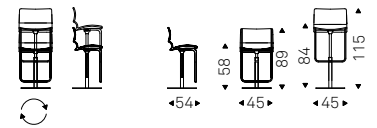

Victor

Alessio Bassan | 2012

Sgabello regolabile in altezza e girevole con base in acciaio inox satinato, colonna, poggiatesta e pistone a gas in acciaio cromato o base, colonna, poggiatesta verniciati goffrato nero e pistone a gas in acciaio cromato. Scocca in metallo rivestita in tessuto, synthetic nubuck, micro nubuck, ecopelle o pelle come da campionario. Disponibile su richiesta con base rotonda.

Swiveling stool, adjustable in height with satin stainless steel base plate and column, footrest and gas piston in chromed steel or with base plate, column, and footrest in black embossed lacquered steel and gas piston in chromed steel. Seat covered in fabric, synthetic nubuck, micro nubuck, synthetic leather, or soft leather as per sample card. Round base on demand.

VICTOR stool in soft leather 947
oyster and chromed base -
VICTOR stool in soft leather 952
smoke and chromed base