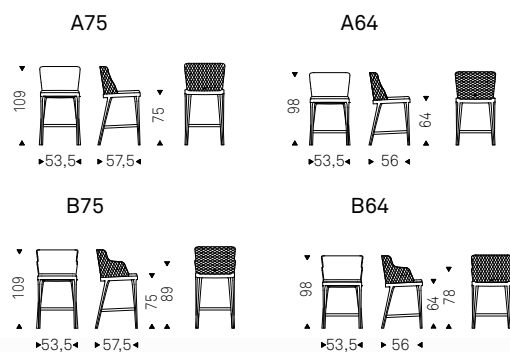

Magda Couture Sgabello

Studio Kronos | 2018

Sgabello con o senza braccioli con struttura in frassino naturale, frassino tinto noce Canaletto, frassino tinto rovere bruciato, frassino laccato poro aperto bianco o nero opaco. Seduta e schienale rivestiti in synthetic nubuck, ecopelle o pelle come da campionario. Retro schienale trapuntato. Non sfoderabile.

Stool with or without arms with frame in natural ashwood, Canaletto walnut stained ashwood, burned oak stained ashwood, open pore matt white or black painted ashwood. Seat and back upholstered in synthetic nubuck, synthetic leather or soft leather as per sample card. Quilted seatback cover. The cover is not removable.

◀ MAGDA COUTURE A64 stool in soft leather 948 lino and Canaletto walnut frame
▶ MAGDA COUTURE B75 stools in soft leather 956 atlantico and burned oak frame