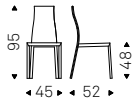

Kaori

Paolo Cattelan | 2012

Sedia con struttura in acciaio completamente rivestita in cuoio come da campionario. Cuciture standard o in contrasto.

Chair with steel frame covered in leather as per sample card. Standard or in contrast stitching.

◀ KAORI chair in leather 48 lino
▶ KAORI chair in leather 51 castoro