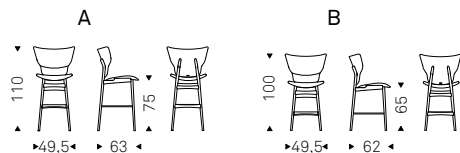

Dumbo Sgabello

Archirivolto | 2018

Sgabello con struttura in frassino tinto noce Canaletto, frassino tinto rovere bruciato, frassino laccato poro aperto bianco o nero opaco. Seduta e schienale rivestiti in tessuto, synthetic nubuck, ecopelle o pelle come da campionario.

Stool with frame in Canaletto walnut stained ashwood, burned oak stained ashwood or open pore matt white or black painted ashwood. Seat and back upholstered in fabric, synthetic nubuck, synthetic leather or soft leather as per sample card.

- ◀ DUMBO B stool in soft leather 973 nero and Canaletto walnut frame
- DUMBO A stools in soft leather 948 lino and burned oak frame - TRESOR B shelf with black frame and fumé mirrored glass - FISHERMAN lamps in titanium