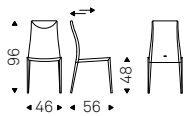

Maya Flex

Paolo Cattelan | 2012

Sedia con struttura in acciaio interamente rivestita in tessuto, synthetic nubuck, micro nubuck, ecopelle o pelle come da campionario. Il rivestimento in synthetic nubuck, micro nubuck, pelle o ecopelle non sono sfoderabili. Schienale flessibile.

Chair with steel frame completely upholstered in fabric, synthetic nubuck, micro nubuck, synthetic leather or soft leather as per sample card. The soft leather, synthetic nubuck, micro nubuck and synthetic leather covers are not removable. Flexible backrest.

Maya Flex ML

Paolo Cattelan | 2013

Sedia con struttura in acciaio cromato, cromo nero, verniciato bianco, graphite opaco, titanio o bronzo gofrato. Rivestimento in tessuto, synthetic nubuck, micro nubuck, pelle o ecopelle come da campionario. Il rivestimento in synthetic nubuck, micro nubuck, pelle o ecopelle non sono sfoderabili. Schienale flessibile.

Chair with steel structure in chromed, black chrome, white, graphite, titanium or bronze finish. Cover in fabric, synthetic nubuck, micro nubuck, soft leather or synthetic leather as per sample card. The soft leather, synthetic nubuck, micro nubuck and synthetic leather covers are not removable. Flexible backrest.

◀ MAYA FLEX ML chair in soft leather 947 oyster and chromed frame
▶ MAYA FLEX chairs in soft leather 993 artic - DAYTONA table with Canaletto walnut base and extra clear glass top - HUBLOT lamps in chromed - HILTON sideboards in graphite