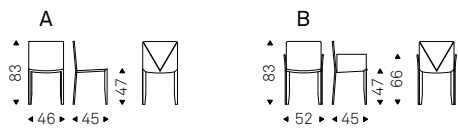

Piuma

Studio Kronos | 1998

Sedia superleggera con o senza braccioli e struttura in acciaio, rivestita in cuoio come da campionario. Cuciture standard.

Ultralight chair with or without arms and steel frame covered in leather as per sample card. Standard stitching.

◀ PIUMA B chair in leather 50 tortora
▶ PIUMA A chair in leather 60 bruno