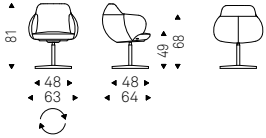

Swiveling chair with 4 spokes base in titanium, bronze, graphite or black embossed lacquered steel. Seat and back upholstered in fabric, synthetic nubuck, synthetic leather or soft leather as per sample card. The cover is not removable.