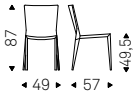

Beverly

Paolo Cattelan | 2005

Sedia con struttura in acciaio completamente rivestita in cuoio come da campionario. Cuciture standard o in contrasto.

Chair with metal structure. Cover in leather as per sample card. Standard or in contrast stitching

◀ BEVERLY chair in leather 73 nero
▶ BEVERLY chairs in leather 51
castoro - MUMBAI rug - LINUS
KERAMIK DRIVE table