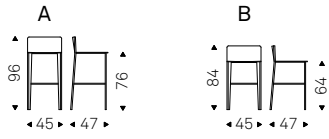

Cliff

Cà Nova Design | 2002

Sgabello con struttura in acciaio completamente rivestito in cuoio come da campionario. Cuciture standard.

Stool with steel frame covered in leather as per sample card. Standard stitching.

CLIFF B stool in leather 48 lino