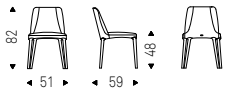

Wilma

Paolo Cattelan | 2020

Sedia imbottita con struttura in acciaio interamente rivestita in tessuto, ecopelle, synthetic nubuck, micro nubuck o pelle come da campionario. Non sfoderabile.

Chair with steel frame and covered in fabric, synthetic leather, synthetic nubuck, micro nubuck or soft leather as per sample card. The cover is not removable.

◀ WILMA chair in soft leather
973 nero
▶ WILMA chair in soft leather
951 castoro - DARWIN rug