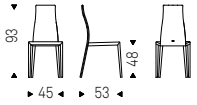

Kay

Paolo Cattelan | 2018

Sedia imbottita con struttura in acciaio interamente rivestita in tessuto, ecopelle, synthetic nubuck, micro nubuck o pelle come da campionario. Non sfoderabile.

Upholstered chair with steel frame and covered in fabric, synthetic leather, synthetic nubuck, micro nubuck or soft leather as per sample card. The cover is not removable.

KAY chairs in soft leather 951 castoro