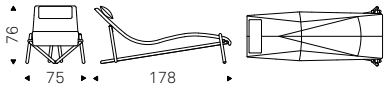

Donovan

Giuseppe Viganò | 2014

Chaise longue con base in acciaio verniciato gofrato bianco o graphite, scocca in legno imbottita e rivestita in tessuto, synthetic nubuck, micro nubuck, ecopelle o pelle come da campionario. Rivestimento non sfoderabile.

Chaise longue with base in white or graphite embossed lacquered steel, wooden frame upholstered in fabric, synthetic nubuck, micro nubuck, synthetic leather or soft leather as per sample card. The cover is not removable.