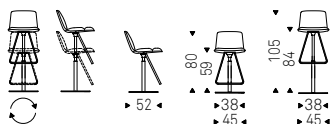

Axel

Archirivolto | 2018

Sgabello regolabile in altezza e girevole con base in acciaio inox satinato, colonna, poggiapiedi e pistone a gas in acciaio cromato o base, colonna, poggiapiedi verniciati goffrato nero e pistone a gas in acciaio cromato. Scocca rivestita in tessuto, synthetic nubuck, ecopelle o pelle come da campionario.

Swiveling and adjustable in height stool with satin stainless steel base plate and column, footrest and gas piston in chromed steel or with base plate, column, and footrest in black embossed lacquered steel and gas piston in chromed steel. Frame covered in fabric, synthetic nubuck, synthetic leather or soft leather as per sample card.