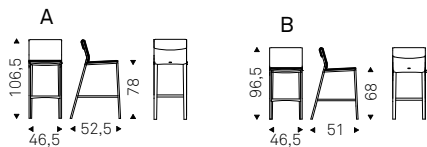

Stool with steel frame. Cushions and covering in synthetic leather, fabric, synthetic nubuck, micro nubuck or soft leather as per sample card. The cover is not removable.

- ◀ ISABEL B stool in micro nubuck MN 603 cognac
- ▶ ISABEL A stools in soft leather 948 lino - JANEIRO MAGNUM mirror with Canaletto walnut frame - AIR ceiling clothes hanger in titanium