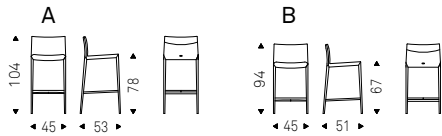

Norma Sgabello

Paolo Cattelan | 2020

Sgabello imbottito con struttura in acciaio interamente rivestita in ecopelle, tessuto, synthetic nubuck, micro nubuck o pelle come da campionario. Non sfoderabile.

Stool with steel frame covered in synthetic leather, fabric, synthetic nubuck, micro nubuck or soft leather as per sample card. The cover is not removable.

Norma Couture Sgabello

Paolo Cattelan | 2020

Sgabello imbottito con struttura in acciaio interamente rivestita in ecopelle, synthetic nubuck, micro nubuck o pelle come da campionario. Retro schienale trapuntato. Non sfoderabile.

Stool with steel frame covered in synthetic leather, synthetic nubuck, micro nubuck or soft leather as per sample card. Quilted seatback cover. The cover is not removable.