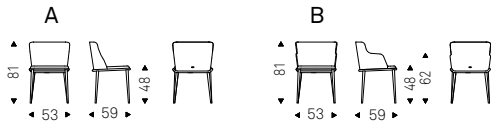

Magda ML

Studio Kronos | 2020

Sedia con o senza braccioli con struttura in acciaio verniciato gofrato titanio, bronzo, graphite, bianco o nero. Rivestimento in tessuto, synthetic nubuck, micro nubuck, ecopelle o pelle come da campionario. Non sfoderabile.

Chair with or without arms with frame in titanium, bronze, graphite, white or black embossed lacquered steel. Cover in fabric, synthetic nubuck, micro nubuck, soft leather or synthetic leather as per sample card. The cover is not removable.

◀ MAGDA ML B chair in soft leather
951 castoro and titanium frame
▶ MAGDA ML A chair in soft leather
983 argilla and bronze frame -
BUTTERFLY KERAMIK table with bronze
base and breccia ceramic top -
MAREK rug