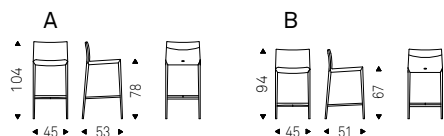

Norma ML Sgabello

Paolo Cattelan | 2020

Sgabello con struttura in acciaio verniciato gofrato titanio, bronzo, graphite, bianco o nero. Rivestimento in tessuto, synthetic nubuck, micro nubuck, ecopelle o pelle come da campionario. Non sfoderabile.

Stool with frame in titanium, bronze, graphite, white or black embossed lacquered steel. Cover in fabric, synthetic nubuck, micro nubuck, soft leather or synthetic leather as per sample card. The cover is not removable.

Norma ML Couture Sgabello

Paolo Cattelan | 2020

Sgabello con struttura in acciaio verniciato gofrato titanio, bronzo, graphite, bianco o nero. Rivestimento in ecopelle, synthetic nubuck, micro nubuck, micro nubuck o pelle come da campionario. Retro schienale trapuntato. Non sfoderabile.

Stool with frame in titanium, bronze, graphite, white or black embossed lacquered steel. Cover in synthetic nubuck, micro nubuck, soft leather or synthetic leather as per sample card. Quilted seatback cover. The cover is not removable.