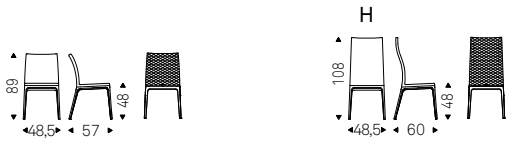

Arcadia Couture

Paolo Cattelan | 2017

Sedia con struttura in faggio naturale, tinto noce Canaletto, wenghè, bianco o nero opaco. Rivestimento in ecopelle o pelle come da campionario. Retro schienale trapuntato. Non sfoderabile.

(Disponibile anche in versione sgabello).

Chair with frame in natural beech, Canaletto walnut, wenghè, matt white or black stained beech. Cover in synthetic leather or soft leather as per sample card. Quilted seatback cover. The cover is not removable.

(Stool version is available).

◀ ARCADIA COUTURE chair in soft leather 948 lino and Canaletto walnut frame
▶ ARCADIA COUTURE chairs in soft leather 952 smoke and wenghè frame - MUMBAI rug