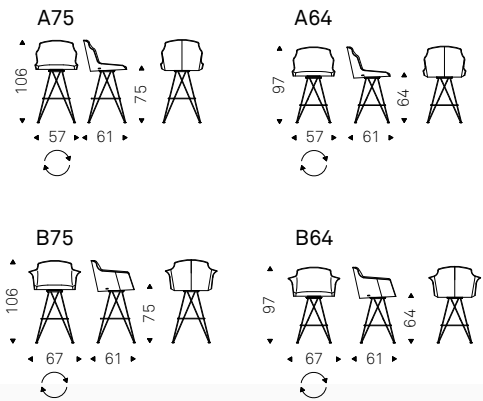

Flaminio

Giorgio & Paolo Cattelan | 2016

Sgabello girevole con o senza braccioli con struttura in acciaio verniciato gofrato graphite, bianco o nero. Seduta e schienale rivestiti in tessuto, synthetic nubuck, micro nubuck, ecopelle o pelle come da campionario. Non sfoderabile.

Swiveling stool with or without arms with graphite, white or black embossed lacquered steel frame. Seat and back upholstered in fabric, synthetic nubuck, micro nubuck, synthetic leather or soft leather as per sample card. The cover is not removable.

◀ FLAMINIO A64 stool in soft leather
952 smoke and graphite frame
▶ FLAMINIO B75 stools in soft leather
946 marrone and black frame