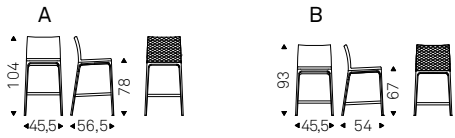

Arcadia Couture Sgabello

Paolo Cattelan | 2017

Sgabello con struttura in faggio naturale, tinto noce Canaletto, wenghè, bianco o nero opaco. Rivestimento in ecopelle o pelle come da campionario. Retro schienale trapuntato. Non sfoderabile.

Stool with frame in natural beech, Canaletto walnut, wenghè, matt white or black stained beech. Cover in synthetic leather or soft leather as per sample card. Quilted seatback cover. The cover is not removable.

◀ ARCADIA COUTURE B stool in soft leather 971 bianco and Canaletto walnut frame
▶ ARCADIA COUTURE A stools in soft leather 948 lino and wenghè frame