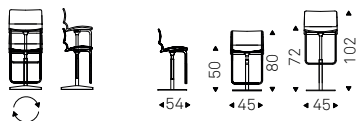

Victor X

Alessio Bassan | 2014

Sgabello ultraleggero regolabile in altezza e girevole con base a 4 razze in alluminio lucido, colonna, poggiatesta e pistone a gas in acciaio cromato o base, colonna, poggiatesta verniciati gofrato nero o titanio e pistone a gas in acciaio cromato. Scocca in metallo rivestita in tessuto, synthetic nubuck, micro nubuck, ecopelle, o pelle come da campionario. Il nuovo pistone ribassato consente l' utilizzo dello sgabello come sedia.

Swiveling ultralight stool, adjustable in height with 4 spokes base in polished aluminium and column, footrest and gas piston in chromed steel or with base plate, column, and footrest in black or titanium embossed lacquered steel and gas piston in chromed steel. Frame covered in fabric, synthetic nubuck, micro nubuck, synthetic leather, or soft leather as per sample card. The new lowered piston allows the use of the stool as a chair.

VICTOR X stool in soft leather
948 lino and black base