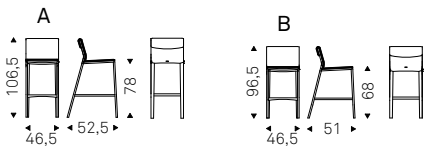

Isabel ML Sgabello

Paolo Cattelan | 2019

Sgabello con struttura in acciaio verniciato opaco bianco, graphite, gofrato titanio o bronzo. Cuscini imbottiti e rivestimento in tessuto, synthetic nubuck, micro nubuck, ecopelle o pelle come da campionario. Il rivestimento non è sfoderabile.

Stool with structure in white, graphite lacquered steel, titanium or bronze embossed lacquered steel. Cushions and cover in fabric, synthetic nubuck, micro nubuck, synthetic leather or soft leather as per sample card. The cover is not removable.

ISABEL ML A stools in soft leather 973
nero and graphite frame - NIDO
KERAMIK BISTROT A with black base
and ardesia ceramic top - SABLIER
lamps with mixed glass (iride-fumé)
lampshades