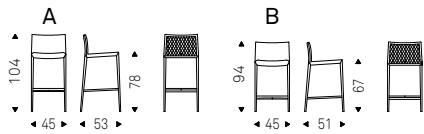

NORMA B stool in soft leather 948
lino - NORMA COUTURE A stool in soft
leather 952 smoke