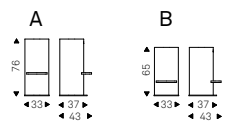

Pancho Sgabello

Paolo Cattelan | 2020

Sgabello con struttura in acciaio Brushed Bronze o Brushed Grey e poggiaiedi in acciaio verniciato goffrato nero.

Stool with Brushed Bronze or Brushed Grey steel structure and footrests in black embossed lacquered steel.