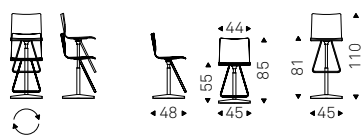

Toto X

Paolo Cattelan | 2016

Sgabello ultraleggero regolabile in altezza e girevole con base a 4 razze in alluminio lucido, colonna, poggiatesta e pistone a gas in acciaio cromato o base, colonna, poggiatesta verniciati goffrati nero o titanio e pistone a gas in acciaio cromato. Scocca rivestita in cuoio come da campionario. Cuciture standard o in contrasto.

Swiveling ultralight stool, adjustable in height with 4 spokes base in polished aluminium and column, footrest and gas piston in chromed steel or with base plate, column, and footrest in black or titanium embossed lacquered steel and gas piston in chromed steel. Frame covered in leather as per sample card. Standard or in contrast stitching.

- ◀ TOTO X stool in leather 42 fango and black base
- TOTO X stool in leather 48 lino and titanium base