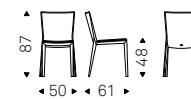

Vittoria

Paolo Cattelan | 2014

Sedia con struttura in acciaio rivestita in tessuto, synthetic nubuck, micro nubuck, ecopelle o pelle come da campionario.

Chair with steel frame upholstered in fabric, synthetic nubuck, micro nubuck, synthetic leather or soft leather as per sample card.

VITTORIA chairs in soft leather
971 bianco