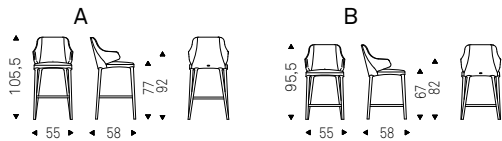

Wanda Sgabello

Paolo Cattelan | 2020

Sgabello imbottito con struttura in acciaio interamente rivestita in tessuto, ecopelle, synthetic nubuck o pelle come da campionario. Non sfoderabile.

Stool with steel frame and covered in fabric, synthetic leather, synthetic nubuck or soft leather as per sample card. The cover is not removable.

◀ WANDA A stool in soft leather 977 piombo
▶ WANDA A stools in soft leather 951 castoro - RIBOT KERAMIK BISTROT A table with black base, matt portoro ceramic top and brushed bronze profile - BYBLOS lamp with black fabric lampshade