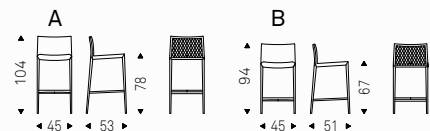

◀ NORMA ML COUTURE B stool in soft leather 951 castoro and titanium frame

▶ NORMA ML A stools in soft leather 953 ardesia and graphite frame - NIDO KERAMIK BISTROT A table with black base and ardesia ceramic top - APOLLO lamps