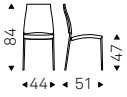

Sally

Paolo Cattelan | 2015

Sedia con struttura in acciaio verniciato nero, graphite o bianco. Seduta e schienale rivestiti in tessuto, synthetic nubuck, micro nubuck, ecopelle o pelle nei colori come da campionario.

Chair with matt black, graphite or white painted steel frame. Seat and back upholstered in fabric, synthetic nubuck, micro nubuck, synthetic leather or soft leather as per sample card.

SALLY chairs in soft leather 955 mora and matt black frame