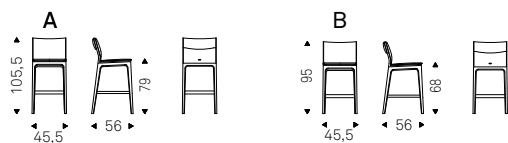

Sofia Sgabello

Paolo Cattelan | 2020

Sgabello con struttura in faggio naturale, tinto noce Canaletto, wenghè, bianco o nero opaco. Rivestimento in tessuto, synthetic nubuck, micro nubuck, ecopelle o pelle come da campionario. Non sfoderabile.

Stool with frame in natural beech, Canaletto walnut, wenghè, matt white or black stained beech. Cover in fabric, synthetic nubuck, micro nubuck, soft leather or synthetic leather as per sample card. The cover is not removable.

SOFIA B stool in soft leather 948 lino and Canaletto walnut frame - SOFIA A stool in soft leather 952 smoke and wenghè frame