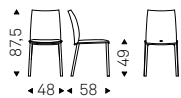

Rita

Archirivolto | 2016

Sedia con struttura in acciaio verniciato nero, graphite, bianco opaco, gofrato titanio o bronzo. Rivestimento in tessuto, synthetic nubuck, micro nubuck, ecopelle o pelle come da campionario. Non sfoderabile.

Chair with frame in black, graphite white painted steel, titanium or bronze embossed lacquered steel. Cover in fabric, synthetic nubuck, micro nubuck, soft leather or synthetic leather as per sample card. The cover is not removable

- ◀ RITA chair in soft leather 942 fango and black frame
- RITA chair in soft leather 948 lino and black frame - RAY table with brushed bronze base and clear glass top - MUMBAI rug