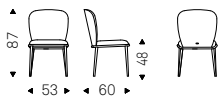

Chris

Paolo Cattelan | 2020

Sedia con struttura in frassino naturale, frassino tinto noce Canaletto, frassino tinto rovere bruciato o frassino laccato poro aperto nero opaco. Rivestimento in tessuto, synthetic nubuck, micro nubuck, ecopelle o pelle come da campionario. Il rivestimento non è sfoderabile.

Chair in natural ashwood, Canaletto walnut stained ashwood, burned oak stained ashwood or open pore matt black ashwood. Cover in fabric, synthetic nubuck, micro nubuck, synthetic leather or soft leather as per sample card. The cover is not removable.