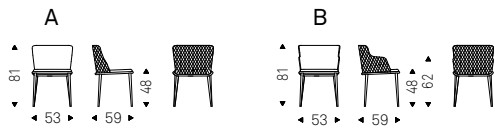

Magda ML Couture

Studio Kronos | 2020

Sedia con o senza braccioli con struttura in acciaio verniciato goffrato titanio, bronzo, graphite, bianco o nero. Rivestimento in synthetic nubuck, ecopelle o pelle come da campionario. Retro schienale trapuntato. Non sfoderabile.

Chair with or without arms with frame in titanium, bronze, graphite, white or black embossed lacquered steel. Cover in synthetic nubuck, soft leather or synthetic leather as per sample card. Quilted seatback cover. The cover is not removable.

MAGDA ML COUTURE A chairs in soft leather 977 piombo and titanium frame