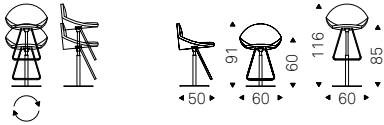

Kiss

David Obendorfer | 2006

Sgabello regolabile in altezza e girevole con base in acciaio inox satinato, colonna, poggiapiedi e pistone a gas in acciaio cromato o base, colonna, poggiapiedi verniciati goffrato nero e pistone a gas in acciaio cromato. Imbottito e rivestito in tessuto, synthetic nubuck, micro nubuck, pelle o ecopelle come da campionario. Il rivestimento in synthetic nubuck, micro nubuck, pelle o in ecopelle non è sfoderabile.

Swiveling stool, adjustable in height, with satin stainless steel base plate and column, footrest and gas piston in chromed steel or with base plate, column, and footrest in black embossed lacquered steel and gas piston in chromed steel. Upholstered seat covered in fabric, synthetic nubuck, micro nubuck, soft leather or synthetic leather as per sample card. The soft leather, synthetic nubuck, micro nubuck and synthetic leather covers are not removable.

◀ KISS stools in soft leather 593 ardesia and chromed steel base - KISS stool in soft leather 971 bianco and chromed base
▶ KISS stool in soft leather 971 bianco and chromed base