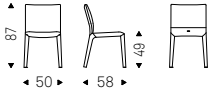

Penelope

Paolo Cattelan | 2020

Sedia imbottita con struttura in acciaio interamente rivestita in ecopelle, tessuto, synthetic nubuck, micro nubuck o pelle come da campionario. Decoro colore canna di fucile. Non sfoderabile.

Upholstered chair with steel frame and covered in synthetic leather, fabric, synthetic nubuck, micro nubuck or soft leather as per sample card. Piping gun metal grey color. The cover is not removable.

◀ PENELOPE chair in soft leather 950 tortora
▶ PENELOPE chairs in soft leather 948 lino - TYRON KERAMIK PREMIUM table with titanium base, matt portoro ceramic top and brushed bronze profile - KAYAK sideboard in brushed grey - STRIPES mirror - MUMBAI rug