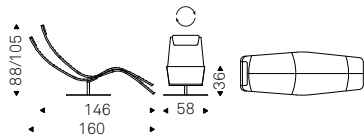

◀ CASANOVA chaise longue in soft leather 973 nero
▶ CASANOVA chaise longue in soft leather 952 smoke - PANCHO coffee table in brushed bronze
- CHENNAI rug - WALLY bookcases in white - THOR lamp

Donovan