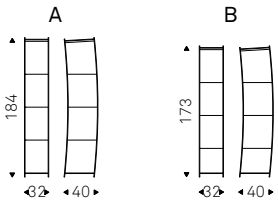

Open Wind

Studio 28 | 2003

Vetrina a giorno in cristallo trasparente e particolari in acciaio inox lucido.

Open showcase in clear glass and polished stainless steel details.