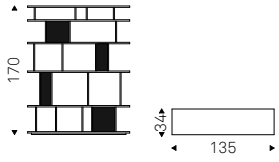

Loft

Philip Jackson | 2009

Libreria in MDF laccato bianco gofrato fine o noce Canaletto.

Bookcase in white lacquered embossed MDF or Canaletto walnut.