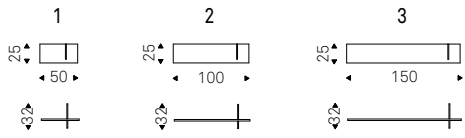

Cross

Philip Jackson | 2013

Mensola in legno verniciato gofrato graphite e inserto gofrato bianco.

Shelf in graphite embossed lacquered wood with white embossed insert.