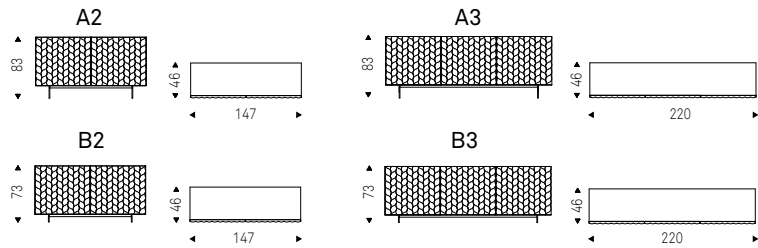

Lavander

Paolo Cattelan | 2020

Madia contenitore a due o tre ante in legno laccato graphite opaco, titanio, Brushed Bronze o Brushed Grey. Piedini in acciaio inox lucido o verniciati graphite opaco. Ripiani interni in cristallo trasparente. Optional: cassetto interno posizionabile su ognuna delle ante.

Sideboard 2 or 3 doors in matt graphite or titanium lacquered wood, Brushed Bronze or Brushed Grey. Polished stainless steel feet or graphite varnished. Internal clear glass shelves. Optional: internal drawer in each door.