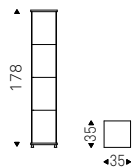

Mini Decor

Cà Nova Design | 2001

Vetrina in cristallo trasparente con cielo e fondo in noce Canaletto o faggio verniciato bianco. Piedi in acciaio cromato. Con luce a led.

Clear glass showcase with top and bottom in Canaletto walnut or white stained beechwood. Chromed steel feet. Led light included.