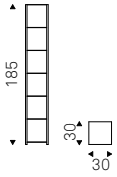

# Joker

Giorgio Cattelan | 2008

Libreria in acciaio verniciato nero, bianco, rosso, gofrato titanio o bronzo.

Bookcase in black, white, red painted steel, titanium or bronze embossed lacquered steel.

◀ JOKER bookcases in white  
▶ JOKER bookcases in titanium