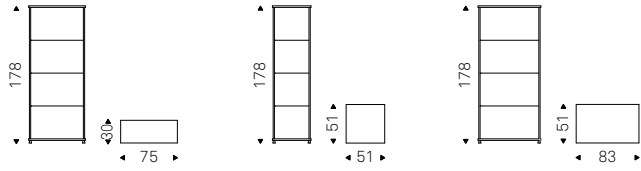

Charme

Cà Nova Design | 2006

Vetrina in cristallo trasparente con piedini cromati. Cielo e fondo in acciaio inox lucido o rivestiti in cuoio come da campionario. Con luci a led.

Clear glass showcase with chromed feet. Top and bottom either in polished stainless steel or covered in leather as per sample card. Led light included.