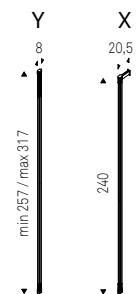

Freeway

Giorgio Cattelan | 2020

Libreria componibile con fissaggio a muro (X) o a soffitto (Y).
Montanti, reggipiani e ripiani in acciaio verniciato gofrato
titanio o bronzo. Contenitori in legno verniciato gofrato
titanio o bronzo e vetro fumé.

Modular wal (X) or ceiling-hanging (Y) bookcase. Brackets,
pillars and shelves in titanium or bronze embossed
lacquered steel. Containers in titanium or bronze embossed
lacquered wood and fumé glass.