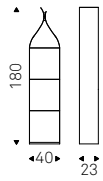

Swing

Pierpaolo Zanchin | 2013

Libreria in acciaio verniciato gofrato graphite o bianco.

Bookcase in graphite or white embossed lacquered steel.

SWING bookcases in graphite
- BILLY KERAMIK coffee tables
with black base and alabastro
ceramic top