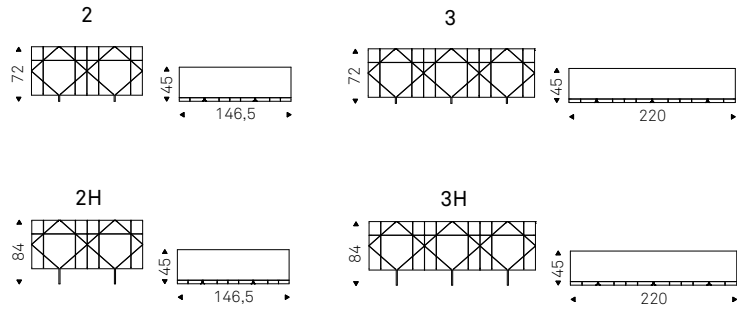

Tropez

Modus Studio | 2012

Madia contenitore con ante e cassetti laccati bianco opaco. Piedi in metacrilato trasparente.
Optional ripiani interni in cristallo trasparente.

Sideboard with matt white lacquered doors and drawers.
Feet in transparent methacrylate.
Optional: internal clear glass shelves.