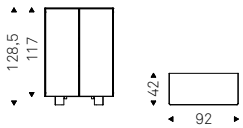

Boutique Alta

Alberto Danese | 2020

Madia con struttura e piedi in acciaio verniciato gofrato nero, ante e fianchi in cristallo fumè con fasce in cristallo verniciato nero. Top e fondo in cristallo verniciato nero acidato, schienale interno in ecopelle o pelle trapuntata come da campionario. Ripiani interni in cristallo fumè. Illuminazione a led inclusa.

Sideboard with frame and feet in black embossed lacquered steel, doors and sides in fumé glass with stripes in black painted glass. Top and bottom in black painted frosted glass, internal back covered and quilted in soft leather or synthetic leather as per sample card. Internal shelves in fumé glass. LED light included.