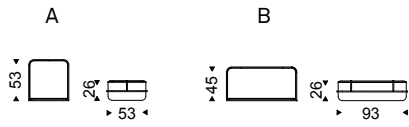

Tresor

P. Cattelan - C. Rocchetti | 2018

Mensola in acciaio verniciato gofrato titanio o nero e
cristallo specchiato bronzo.

Shelf in titanium or black embossed lacquered steel and
bronze mirrored glass.

- ◀ TRESOR A shelf with black frame and bronze mirrored glass
- TRESOR B shelves with black frame and bronze mirrored glass