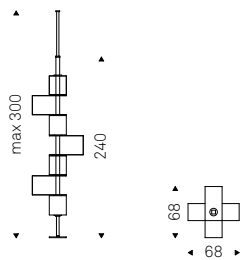

Tokyo

Andrea Lucatello | 2016

Libreria a soffitto con struttura e ripiani in acciaio verniciato goffrato titanio, graphite, bianco o nero e inserti in noce Canaletto o rovere bruciato.

Bookcase with frame and shelves in titanium, graphite, white or black embossed lacquered steel and Canaletto walnut or burned oak inserts.

TOKYO bookcases with black frame/
shelves and Canaletto walnut inserts
- HAWAII B mirror in fumé mirrored
glass - VINYL coffee tables - KITANO
side tables - KARIBÙ floor lamp with
black frame and fabric lampshade