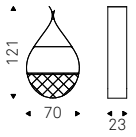

Drop

Pierpaolo Zanchin | 2010

Libreria/portabottiglie a muro in acciaio verniciato nero, graphite o bianco opaco o in acciaio inox lucido con griglia e ripiano verniciati nero, graphite o bianco opaco o in acciaio verniciato gofrato titanio con griglia e ripiano verniciati nero opaco.

Wall bookcase/wine rack in matt black, graphite, white lacquered steel or in polished stainless steel with rack and shelf in matt black, graphite or white varnished steel or titanium embossed lacquered steel with rack and shelf in matt black varnished steel.