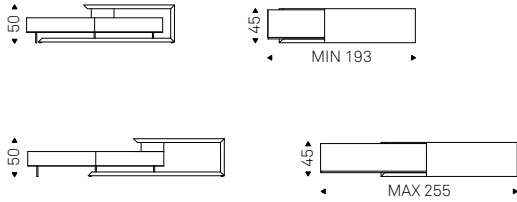

Link

Paolo Cattelan | 2015

Mobile porta tv reversibile e adattabile in lunghezza con struttura verniciata gofrato graphite o bianco. Cassettiera e ante in noce Canaletto, gofrato graphite o bianco.

TV cabinet reversible and adjustable in width with graphite or white embossed lacquered frame. Drawer unit and doors in Canaletto walnut, graphite or white embossed lacquered wood.

- ◀ LINK TV cabinet with graphite structure and Canaletto walnut drawer/doors
- LINK TV cabinet with white structure and Canaletto walnut drawer/doors - KARIBÙ floor lamp with black frame and fabric lampshade - MAPOON rug