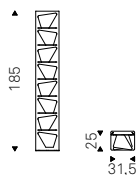

Trap

Giorgio Cattelan | 2020

Libreria da parete in acciaio verniciato gofrato titanio o bronzo.

Wall bookcase in titanium or bronze embossed lacquered steel.

◀ TRAP bookcases in titanium
▶ TRAP bookcases in bronze -
KUBO pouf in leather 50 tortora