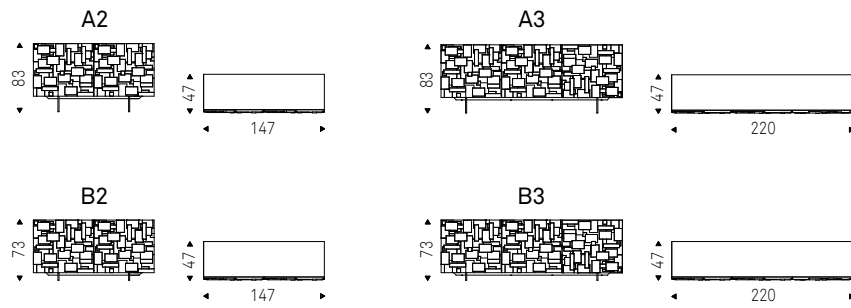

Labyrinth

Andrea Lucatello | 2010

Madia contenitore in legno e ante in poliuretano rigido laccato bianco o graphite opaco. Piedini in acciaio inox lucido, verniciati bianco o graphite opaco. Ripiani interni in cristallo trasparente. Optional: cassetto interno posizionabile su ognuna delle ante.

Sideboard in matt white or matt graphite lacquered wood with rigid polyurethane doors. Polished stainless steel feet, matt graphite or white varnished. Internal shelves in clear glass. Optional: internal drawer in each door.

LABYRINTH B3 sideboard in matt white - TAXEDO mirror in mirrored glass and frame covered in soft leather 946 marrone - SABLIER lamp