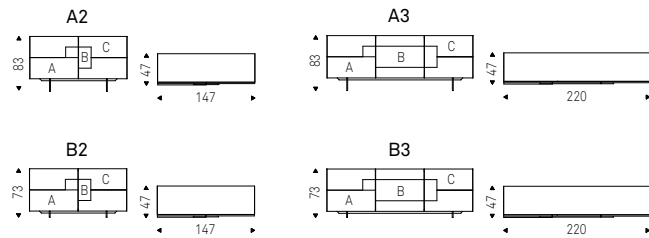

Torino

Andrea Lucatello | 2014

Madia contenitore con struttura verniciata graphite opaco.
Inserti in legno: A- noce Canaletto, B- rovere bruciato e
C-rovere naturale. Piedi in acciaio verniciato gofrato nero.
Ripiani interni in cristallo trasparente.
Optional:cassetto interno posizionabile su ognuna
delle ante.

Sideboard in matt graphite varnished frame. Wooden
inserts: A- Canaletto walnut, B - burned oak and C - natural
oak. Embossed black painted steel feet. Internal clear
glass shelves.
Optional: internal drawer in each door.

TORINO B3 sideboard with matt graphite structure and Canaletto walnut, burned oak, natural oak wooden inserts - GLENN mirror in bronze mirrored glass - MAREK rug