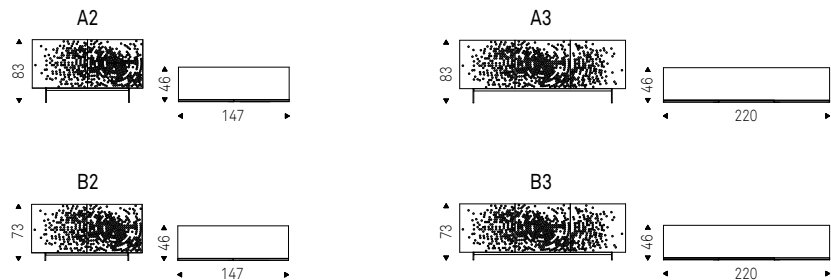

Voyager

Lorenzo Remedi | 2019

Madia a due o tre ante in legno laccato moka lucido, bianco lucido, bianco opaco, graphite opaco o titanio. Ante in cristallo specchiato bronzo acidato con decori in rilievo in nero lucido o ante in cristallo specchiato bronzo con decori in rilievo in colore oro. Profili in alluminio verniciato titanio goffrato. Piedini in acciaio inox lucido, verniciati graphite o bianco opaco. Ripiani interni in cristallo trasparente. Optional: cassetto interno posizionabile su ognuna delle ante. Optional: top in cristallo specchiato bronzo.

Sideboard 2 or 3 doors in polished lacquered wood glossy moka, glossy white, matt white, matt graphite or titanium. Doors in bronze mirrored frosted glass with relief glossy black decorations or in bronze mirrored glass with relief golden decorations. Embossed titanium aluminium profiles. Feet in polished stainless steel, matt graphite or white varnished. Internal shelves in clear glass. Optional: internal drawer in each door. Optional: top in extra clear mirrored bronze glass.

VOYAGER B3 sideboard with glossy moka structure and doors/top in bronze mirrored glass with golden decorations