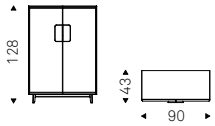

Tudor

Paolo Cattelan | 2020

Madia contenitore in legno gofrato graphite, nero, Brushed Bronze o Brushed Grey, con ante in Brushed Bronze o Brushed Grey. Piedini in acciaio verniciato gofrato graphite o nero. Interno parzialmente specchiato e ripiani in cristallo fumé.
Optional: kit luce interna a led.

Sideboard embossed lacquered graphite, black, Brushed Bronze or Brushed Grey wood, with doors in Brushed Bronze or Brushed Grey wood. Feet in graphite or black embossed lacquered steel. Partially mirrored inside and fumé glass shelves.
Optional: internal led light kit.