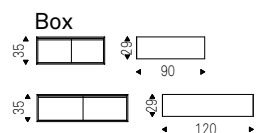

Freeway

Giorgio Cattelan | 2020

Libreria componibile con fissaggio a muro (X) o a soffitto (Y).
Montanti, reggipiani e ripiani in acciaio verniciato gofrato
titanio o bronzo. Contenitori in legno verniciato gofrato
titanio o bronzo e vetro fumé.

Modular wal (X) or ceiling-hanging (Y) bookcase. Brackets,
pillars and shelves in titanium or bronze embossed
lacquered steel. Containers in titanium or bronze embossed
lacquered wood and fumé glass.