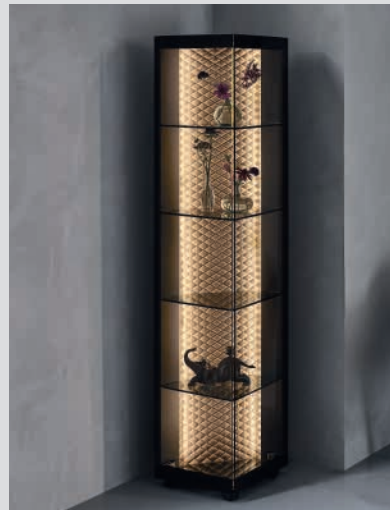

Porta Tv  
Tv units

Aston TV

208

Boxer

218

Horizon

214

Vetrine  
Showcases