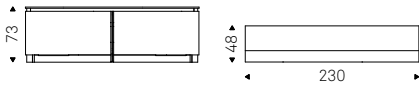

Europa Keramik

A. Lucatello & P. Cattelan | 2016

Madia con ante scorrevoli complanari e inserto nel top in ceramica Marmi nei colori Alabastro, Supreme, Ardesia, Golden Calacatta opaco, Golden Calacatta lucido, Portoro opaco, Portoro lucido, Sahara Noir lucido, Emperador, Makalu, Breccia o Arenal e struttura verniciata nero o graphite opaco. Ripiani interni in cristallo trasparente.

Sideboard with sliding doors and insert into the top in ceramic Marmi Alabastro, Supreme, Ardesia, matt Golden Calacatta, glossy Golden Calacatta matt Portoro, glossy Portoro, glossy Sahara Noir, Emperador, Makalu, Breccia or Arenal and black or matt graphite painted frame. Internal shelves in clear glass.

EUROPA KERAMIK sideboard with black structure and doors/top insert in breccia ceramic - WISH S mirror with brushed bronze frame - BAMBOO lamp