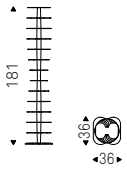

Dna

Studio Dainelli | 2008

Libreria a 13 ripiani fissi in acciaio verniciato bianco, nero o goffrato titanio.

Bookcase with 13 shelves in white, black painted or titanium embossed steel.