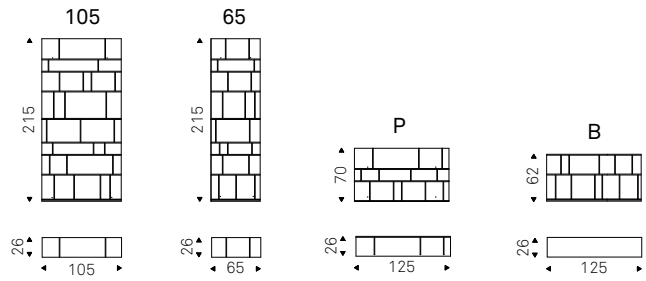

Wally

Philip Jackson | 2006

Libreria componibile in MDF laccato titanio, graphite o bianco gofrato fine. Fissaggio a parete necessario.

Modular bookcase in titanium, graphite or white lacquered embossed MDF. Wall anchorage is necessary.