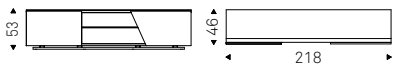

Aston TV

STC Studio | 2019

Mobile porta tv in legno goffrato titanio o nero e base in acciaio goffrato titanio o nero. Anta sinistra rivestita in ecopelle o pelle trapuntata nei colori come da campionario con profili in alluminio verniciato titanio goffrato. Anta destra in noce Canaletto, rovere bruciato o Brushed Bronze con particolari in cromo nero. Ripiani interni in cristallo fumè.

TV cabinet in titanium or black embossed lacquered wood. Titanium or black embossed steel base. Left door covered and quilted in synthetic leather or soft leather as per sample card with titanium embossed aluminum profiles. Right door in Canaletto walnut, burned oak or Brushed Bronze with black chrome details. Internal fumé glass shelves.

◀ ASTON TV cabinet with black structure/base, left door in soft leather 951 castoro and right door in brushed bronze

▶ ASTON TV cabinet with black structure/base, left door in soft leather 956 atlantico and right door in brushed bronze - STING BRUSHED side tables in brushed bronze - RADJA rug