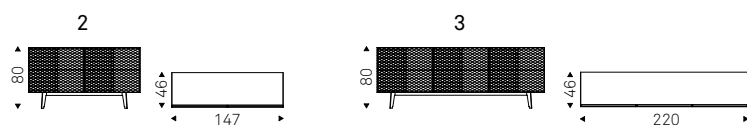

Absolut

Paolo Cattelan | 2017

Madia contenitore a due o tre ante in legno gofrato graphite, bianco, nero o in legno laccato titanio. Base in acciaio gofrato in tinta o gofrato titanio. Ante rivestite in ecopelle o pelle trapuntata nei colori come da campionario con profili in alluminio verniciato titanio gofrato. Ripiani interni in cristallo trasparente. Optional: cassetto interno posizionabile su ognuna delle ante. Optional: top in cristallo extrachiaro acidato verniciato bianco, graphite o nero o in cristallo specchiato bronzo.

Sideboard 2 or 3 doors in lacquered graphite, white, black embossed wood or lacquered titanium wood. Embossed steel base in the same color or lacquered titanium. Doors covered and quilted in synthetic leather or soft leather as per sample card with embossed titanium aluminum profiles. Internal clear glass shelves. Optional: internal drawer in each door. Optional: top in extra clear frosted glass painted white, graphite or black or bronze mirrored glass.

- ◀ ABSOLUT 2 sideboard with black structure and doors in soft leather 960 bruno
- ABSOLUT 3 sideboard with black structure and doors in soft leather 953 ardesia - WISH S mirror with brushed bronze frame