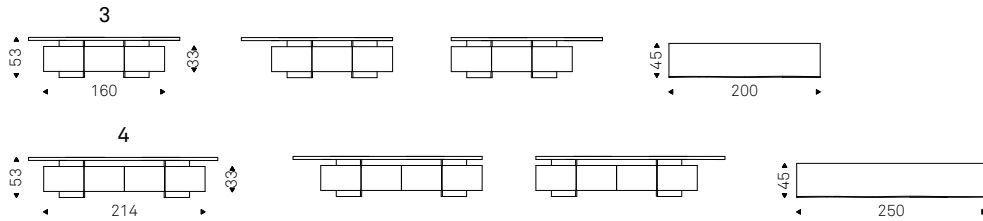

Seneca

Paolo Cattelan | 2013

Mobile porta tv a 3 o 4 ante in legno verniciato bianco o graphite opaco. Piano in tinta o in noce Canaletto, rovere bruciato o rovere naturale con bordo irregolare in massello.

TV cabinet with 3 or 4 wooden doors painted in matt white or graphite. Top in the same color of the frame or in solid Canaletto walnut, burned oak or natural oak with irregular edges.

◀ SENECA TV cabinet with white structure and Canaletto walnut top
- CROSS shelves - RIO coffee tables with graphite base - DARWIN rug
▶ SENECA TV cabinet with graphite structure and Canaletto walnut top
- MAPOON rug - PENDOLA shelves in white, grey and Canaletto walnut