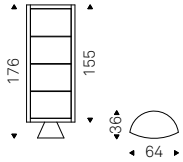

Saba

Aldo Greco | 2014

Vetrina girevole in cristallo trasparente extrachiaro e struttura in noce Canaletto o rivestita in pelle come da campionario. Ripiani interni in cristallo trasparente extrachiaro. Base in acciaio verniciato gofrato graphite. Con luce a led.

Swiveling extra clear glass showcase with Canaletto walnut frame or covered in soft leather as per sample card. Internal extra clear glass shelves. Base in graphite embossed lacquered steel. Led light included.

- ◀ SABA showcase with frame covered in soft leather 891 testa di moro
- SABA showcase with frame covered in soft leather 947 oyster