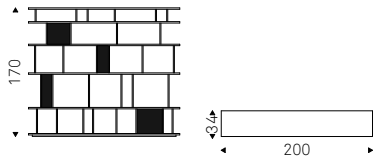

Loft

Philip Jackson | 2009

Libreria in MDF laccato bianco gofrato fine o noce Canaletto.

Bookcase in white lacquered embossed MDF or Canaletto walnut.