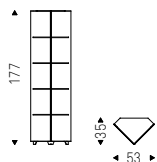

Atelier

Alberto Danese | 2020

Vetrina con struttura e piedi in acciaio verniciato gofrato nero, ante e fianchi in cristallo fumè con fasce in cristallo verniciato nero. Top e fondo in cristallo verniciato nero acidato, schienale interno in ecopelle o pelle trapuntata come da campionario. Ripiani interni in cristallo fumè. Illuminazione a led inclusa.

Showcase with frame and feet in black embossed lacquered steel, doors and sides in fumé glass with stripes in black painted glass. Top and bottom in black painted frosted glass, internal back covered and quilted in soft leather or synthetic leather as per sample card. Internal shelves in fumé glass. Led light included.