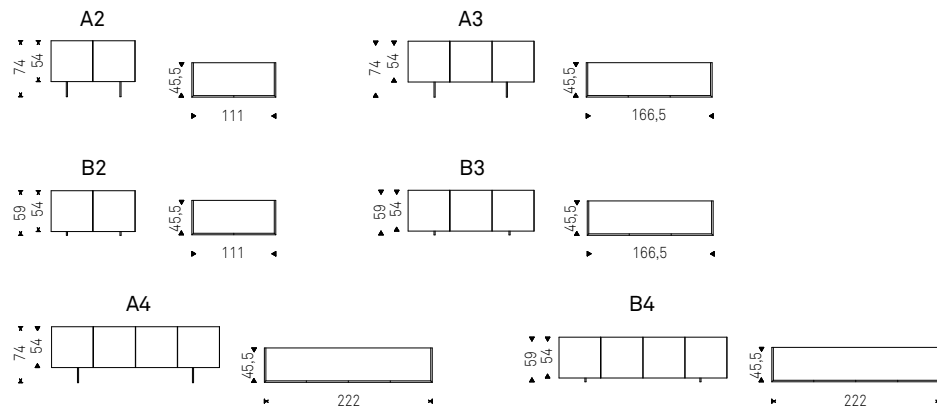

Arizona

Alessio Bassan | 2018

Madia contenitore in legno Brushed Bronze o Brushed Grey. Top in cristallo extrachiaro verniciato moka acidato. Piedi in acciaio verniciato gofrato nero. Ripiani interni in legno color graphite.

Sideboard in Brushed Bronze or Brushed Grey. Top in extra clear moka painted frosted glass. Black embossed lacquered steel feet. Internal shelves in graphite painted wood.