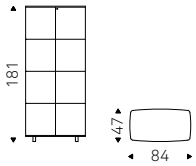

Concerto

Studio 28 | 2003

Vetrina in cristallo trasparente con cielo e fondo in cuoio come da campionario. Con 2 luci a led.

Clear glass showcase with top and bottom covered in leather as per sample card. 2 led lights included.