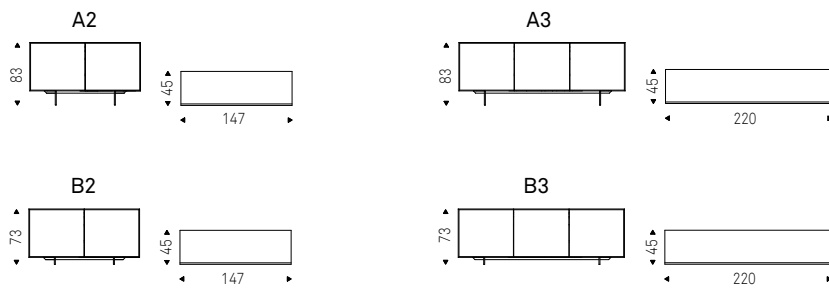

Oxford

Andrea Lucatello | 2014

Madia contenitore con struttura in legno verniciato bianco o graphite opaco. Ante in noce Canaletto o rovere bruciato. Piedi in acciaio verniciato goffrato nero. Ripiani interni in cristallo trasparente.
Optional: cassetto interno posizionabile su ognuna delle ante.

Sideboard with wooden frame in matt white or matt graphite lacquered wood. Doors in Canaletto walnut or burned oak. Black embossed painted steel feet.
Internal clear glass shelves.
Optional: internal drawer in each door.

OXFORD B3 sideboard with graphite structure and doors in burned oak - GLENN mirror in fumé mirrored glass