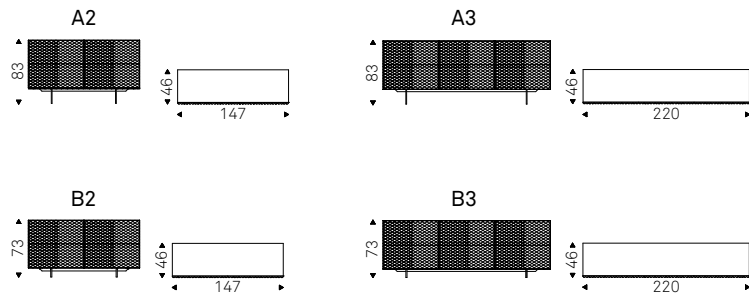

Sideboard in titanium lacquered wood with polyurethane doors. Polished stainless steel feet or matt graphite varnished. Internal shelves in clear glass.  
Optional: internal drawer in each door.

◀ ROYALTON B2 sideboard in titanium  
▶ ROYALTON B3 sideboard in titanium - RADJA rug