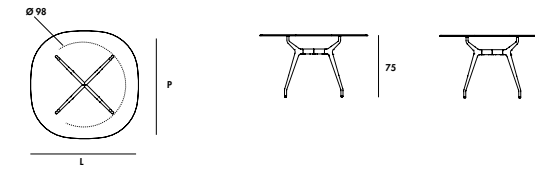

Models & Dimensions

Dining table with aluminium base, various finishes. Top available in different measures, materials and finishes.

Tavolo con base in alluminio, varie finiture. Top disponibile in varie misure, materiali e finiture.

round

- Ø100x75h
- Ø120x75h
- Ø130x75h
- Ø140x75h
- Ø150x75h

rectangular

- 180x90x75h
- 200x90x75h
- 240x120x75h
- 250x100x75h
- 300x120x75h

shaped square

- 100x100x75h
- 120x120x75h
- 130x130x75h
- 140x140x75h
- 150x150x75h

shaped 02

- 180x93x75h
- 200x93x75h
- 220x93x75h
- 260x100x75h
- 300x100x75h

shaped 01

- 220x115x75h
- 250x120x75h
- 300x135x75h

XXL

Ø180x75h
 Ø200x75h
 Ø220x75h

extensible rectangular

Open	Close
170x90x75h	250x90x75h
200x100x75h	280x100x75h
220x100x75h	300x100x75h

extensible shaped

Open	Close
170x90x75h	250x90x75h
200x100x75h	280x100x75h
200x115x75h	280x115x75h
220x115x75h	300x115x75h