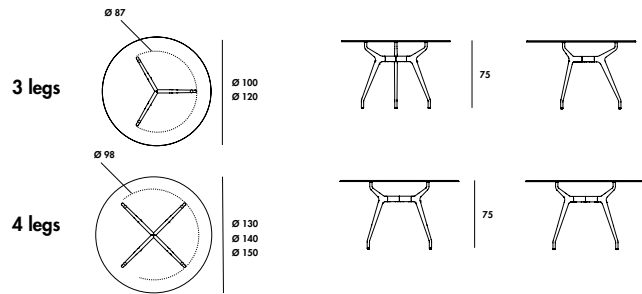

Models & Dimensions

Dining table with aluminium base, various finishes. Top available in different measures, materials and finishes.

Tavolo con base in alluminio, varie finiture. Top disponibile in varie misure, materiali e finiture.

round

- Ø100x75h
- Ø120x75h
- Ø130x75h
- Ø140x75h
- Ø150x75h

rectangular

- 180x90x75h
- 200x90x75h
- 240x120x75h
- 250x100x75h
- 300x120x75h

shaped square

- 100x100x75h
- 120x120x75h
- 130x130x75h
- 140x140x75h
- 150x150x75h

shaped 02

- 180x93x75h
- 200x93x75h
- 220x93x75h
- 260x100x75h
- 300x100x75h

shaped 01

- 220x115x75h
- 250x120x75h
- 300x135x75h

XXL

Ø180x75h
 Ø200x75h
 Ø220x75h

extensible rectangular

Open	Close
170x90x75h	250x90x75h
200x100x75h	280x100x75h
220x100x75h	300x100x75h

extensible shaped

Open	Close
170x90x75h	250x90x75h
200x100x75h	280x100x75h
200x115x75h	280x115x75h
220x115x75h	300x115x75h