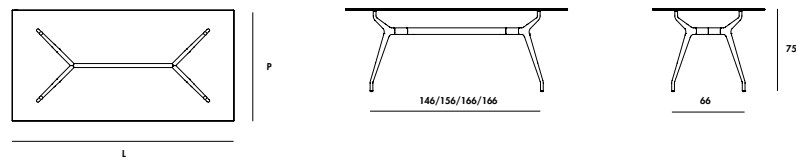

Models & Dimensions

Dining table with aluminium base, various finishes. Top available in different measures, materials and finishes.

Tavolo con base in alluminio, varie finiture. Top disponibile in varie misure, materiali e finiture.

round

- Ø100x75h
- Ø120x75h
- Ø130x75h
- Ø140x75h
- Ø150x75h

rectangular

- 180x90x75h
- 200x90x75h
- 240x120x75h
- 250x100x75h
- 300x120x75h

shaped square

- 100x100x75h
- 120x120x75h
- 130x130x75h
- 140x140x75h
- 150x150x75h

shaped 02

- 180x93x75h
- 200x93x75h
- 220x93x75h
- 260x100x75h
- 300x100x75h

shaped 01

- 220x115x75h
- 250x120x75h
- 300x135x75h

XXL

Ø180x75h
 Ø200x75h
 Ø220x75h

extensible rectangular

Open	Close
170x90x75h	250x90x75h
200x100x75h	280x100x75h
220x100x75h	300x100x75h

extensible shaped

Open	Close
170x90x75h	250x90x75h
200x100x75h	280x100x75h
200x115x75h	280x115x75h
220x115x75h	300x115x75h