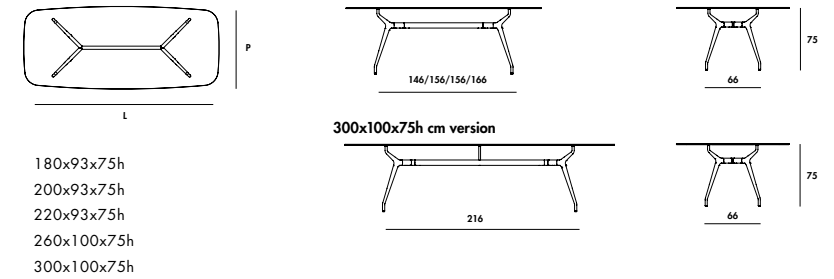

Models & Dimensions

Dining table with aluminium base, various finishes. Top available in different measures, materials and finishes.

Tavolo con base in alluminio, varie finiture. Top disponibile in varie misure, materiali e finiture.

round

- Ø100x75h
- Ø120x75h
- Ø130x75h
- Ø140x75h
- Ø150x75h

rectangular

- 180x90x75h
- 200x90x75h
- 240x120x75h
- 250x100x75h
- 300x120x75h

shaped square

- 100x100x75h
- 120x120x75h
- 130x130x75h
- 140x140x75h
- 150x150x75h

shaped 02

- 180x93x75h
- 200x93x75h
- 220x93x75h
- 260x100x75h
- 300x100x75h

shaped 01

- 220x115x75h
- 250x120x75h
- 300x135x75h

XXL

Ø180x75h
 Ø200x75h
 Ø220x75h

extensible rectangular

Open	Close
170x90x75h	250x90x75h
200x100x75h	280x100x75h
220x100x75h	300x100x75h

extensible shaped

Open	Close
170x90x75h	250x90x75h
200x100x75h	280x100x75h
200x115x75h	280x115x75h
220x115x75h	300x115x75h