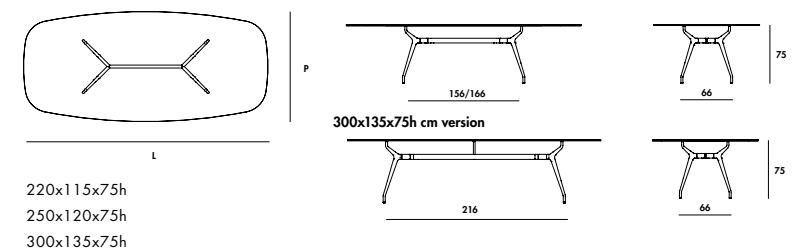

Models & Dimensions

Dining table with aluminium base, various finishes. Top available in different measures, materials and finishes.

Tavolo con base in alluminio, varie finiture. Top disponibile in varie misure, materiali e finiture.

round

- Ø100x75h
- Ø120x75h
- Ø130x75h
- Ø140x75h
- Ø150x75h

rectangular

- 180x90x75h
- 200x90x75h
- 240x120x75h
- 250x100x75h
- 300x120x75h

shaped square

- 100x100x75h
- 120x120x75h
- 130x130x75h
- 140x140x75h
- 150x150x75h

shaped 02

- 180x93x75h
- 200x93x75h
- 220x93x75h
- 260x100x75h
- 300x100x75h

shaped 01

- 220x115x75h
- 250x120x75h
- 300x135x75h

XXL

Ø180x75h
 Ø200x75h
 Ø220x75h

extensible rectangular

Open	Close
170x90x75h	250x90x75h
200x100x75h	280x100x75h
220x100x75h	300x100x75h

extensible shaped

Open	Close
170x90x75h	250x90x75h
200x100x75h	280x100x75h
200x115x75h	280x115x75h
220x115x75h	300x115x75h