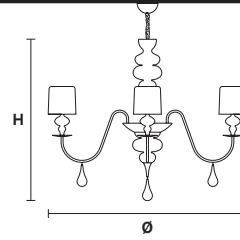

Applique

Table lamp

Floor lamp

Standard cables/chain for all chandeliers/suspensions

H 150 cm / 59.05"
Only for Eva S10, Eva S8, Eva S5, Eva S3+1

H 100 cm / 39.37"
Only for Eva S20+10

EVA S20+10

Chandelier

TECHNICAL INFORMATION

Ø 280 cm / 110.24"
H 200 cm / 78.74"

30×E26×60 W max
(not included)

(Aluminum lampshades included)

EVA S10

Chandelier

TECHNICAL INFORMATION

Ø 110 cm / 43.30"
H 75 cm / 29.52"

10×E12×40 W max
(not included)

(Aluminum lampshades included)

EVA S8

Chandelier

TECHNICAL INFORMATION

Ø 90 cm / 35.43"
H 75 cm / 29.52"

8×E12×40 W max
(not included)

(Aluminum lampshades included)