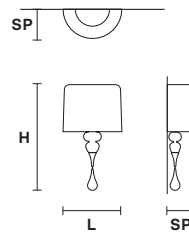

EVA S5

Chandelier

TECHNICAL INFORMATION

Ø 70 cm / 27.56"
H 60 cm / 23.62"

5×E12×40 W max
(not included)

(Aluminum lampshades included)

EVA S3+1

Suspension

TECHNICAL INFORMATION

Ø 50 cm / 19.68"
H 75 cm / 29.52"

3×E26×60 W max
1×E12×40 W max
(not included)

(Aluminum lampshades included)

EVA A3

Applique

TECHNICAL INFORMATION

L 40 cm / 15.74"
SP 20 cm / 7.87"
H 70 cm / 27.56"

3×E26×60 W max
 (not included)

(Aluminum lampshades included)

EVA A1 M

Applique

TECHNICAL INFORMATION

L 30 cm / 11.81"
SP 15 cm / 5.90"
H 54 cm / 21.25"

1×E26×60 W max
 (not included)

(Aluminum lampshades included)