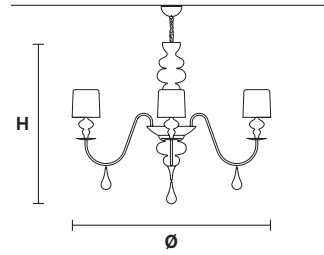

Standard cables/chain for all chandeliers/suspensions

H 150 cm / 59.05"
Only for Eva S10, Eva S8, Eva S5, Eva S3+1

H 100 cm / 39.37"
Only for Eva S20+10

EVA S20+10

Ø 270 cm / 106.29"
H 200 cm / 78.74"

30×E27×60 W max
USA 30×E26×60 W max
(not included)

Aluminum lampshades included

EVA S10

Ø 110 cm / 43.30"
H 75 cm / 29.52"

10×E14×60 W max
USA 10×E12×40 W max
(not included)

Aluminum lampshades included

EVA S8

Ø 90 cm / 35.43"
H 75 cm / 29.52"

8×E14×60 W max
USA 8×E12×40 W max
(not included)

Aluminum lampshades included

EVA S5

Ø 70 cm / 27.56"
H 60 cm / 23.62"

5×E14×60 W max
USA 5×E12×40 W max
(not included)

Aluminum lampshades included

EVA S3+1

Ø 50 cm / 19.68"
H 75 cm / 29.52"

3×E27×100 W max
1×R7S×150 W max
USA 3×E26×60 W max
1×E12×40 W max
(not included)

Aluminum lampshades included

EVA A3

L 40 cm / 15.74"
SP 20 cm / 7.87"
H 70 cm / 27.56"

☉ 3×E27×100 W max
USA 3×E26×60 W max
(not included)

Aluminum lampshades included

EVA A1 M

L 30 cm / 11.81"
SP 15 cm / 5.90"
H 54 cm / 21.25"