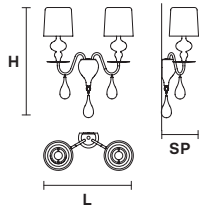

EVA A2

Applique

TECHNICAL INFORMATION

L 40 cm / 15.74"
SP 18 cm / 7.08"
H 55 cm / 21.65"

2×E12×40 W max
(not included)

(Aluminum lampshades included)