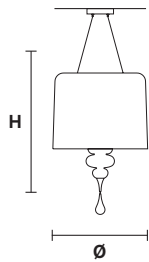

Aluminum lampshades included

EVA S10

Ø 110 cm / 43.30"
H 75 cm / 29.52"

10×E14×60 W max
USA 10×E12×40 W max
(not included)

Aluminum lampshades included

EVA S8

Ø 90 cm / 35.43"
H 75 cm / 29.52"

8×E14×60 W max
USA 8×E12×40 W max
(not included)

Aluminum lampshades included

EVA S5

Ø 70 cm / 27.56"
H 60 cm / 23.62"

5×E14×60 W max
USA 5×E12×40 W max
(not included)

Aluminum lampshades included

EVA S3+1

Ø 50 cm / 19.68"
H 75 cm / 29.52"

3×E27×100 W max
1×R7S×150 W max
USA 3×E26×60 W max
1×E12×40 W max
(not included)

Aluminum lampshades included

EVA A3

L 40 cm / 15.74"
SP 20 cm / 7.87"
H 70 cm / 27.56"

☉ 3×E27×100 W max
USA 3×E26×60 W max
(not included)

Aluminum lampshades included

EVA A1 M

L 30 cm / 11.81"
SP 15 cm / 5.90"
H 54 cm / 21.25"