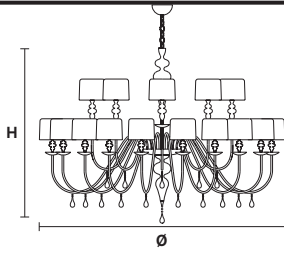

Applique

Table lamp

Floor lamp

Standard cables/chain for all chandeliers/suspensions

H 150 cm / 59.05"
Only for Eva S10, Eva S8, Eva S5, Eva S3+1

H 100 cm / 39.37"
Only for Eva S20+10

EVA S20+10

Chandelier

TECHNICAL INFORMATION

Ø 280 cm / 110.24"
H 200 cm / 78.74"

30×E26×60 W max
(not included)

(Aluminum lampshades included)

EVA S10

Chandelier

TECHNICAL INFORMATION

Ø 110 cm / 43.30"
H 75 cm / 29.52"