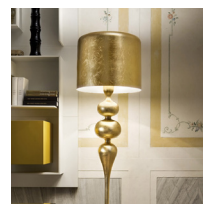

Lampada con struttura in resina e poliuretano. Paralumi in alluminio.

Lamp with resin and polyurethane frame. Aluminum lampshades.

Lampe mit resin und polyurethanstruktur. Lampenschirme aus Aluminium.

Lampe avec structure en resin et polyurethane, Abat-jour en aluminium.

ЛАМПА С КАРКАСОМ ИЗ ПЛАСТИКА И ПОЛИУРЕТАНА. АЛЮМИНИЕВЫЕ АБАЖУРЫ.

Finishings

Family

Floor lamp

Standard cables/chain for all chandeliers/suspensions

H 150 cm / 59.05"
Only for Eva S10, Eva S8, Eva S5, Eva S3+1

H 100 cm / 39.37"
Only for Eva S20+10