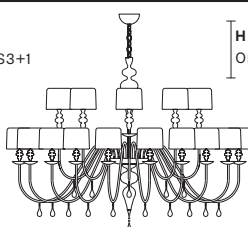

Standard cables/chain for all chandeliers/suspensions

H 150 cm / 59.05"
Only for Eva S10, Eva S8, Eva S5, Eva S3+1

H 100 cm / 39.37"
Only for Eva S20+10

EVA S20+10

Ø 270 cm / 106.29"
H 200 cm / 78.74"

30×E27×60 W max
USA 30×E26×60 W max
(not included)

Aluminum lampshades included

EVA S10

Ø 110 cm / 43.30"
H 75 cm / 29.52"

10×E14×60 W max
USA 10×E12×40 W max
(not included)

Aluminum lampshades included

EVA S8

Ø 90 cm / 35.43"
H 75 cm / 29.52"

8×E14×60 W max
USA 8×E12×40 W max
(not included)