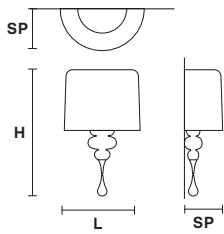

Aluminum lampshades included

EVA S10

Ø 110 cm / 43.30"
H 75 cm / 29.52"

10×E14×60 W max
USA 10×E12×40 W max
(not included)

Aluminum lampshades included

EVA S8

Ø 90 cm / 35.43"
H 75 cm / 29.52"

8×E14×60 W max
USA 8×E12×40 W max
(not included)

Aluminum lampshades included

EVA S5

Ø 70 cm / 27.56"
H 60 cm / 23.62"

5×E14×60 W max
USA 5×E12×40 W max
(not included)

Aluminum lampshades included

EVA S3+1

Ø 50 cm / 19.68"
H 75 cm / 29.52"

3×E27×100 W max
1×R7S×150 W max
USA 3×E26×60 W max
1×E12×40 W max
(not included)

Aluminum lampshades included

EVA A3

L 40 cm / 15.74"
SP 20 cm / 7.87"
H 70 cm / 27.56"

☉ 3×E27×100 W max
USA 3×E26×60 W max
(not included)

Aluminum lampshades included

EVA A1 M

L 30 cm / 11.81"
SP 15 cm / 5.90"
H 54 cm / 21.25"

☉ 1×E27×100 W max
USA 1×E26×60 W max
(not included)

Aluminum lampshades included

EVA A2

L 40 cm / 15.74"
SP 18 cm / 7.08"
H 55 cm / 21.65"

☉ 2×E14×60 W max
USA 2×E12×40 W max
(not included)

Aluminum lampshades included