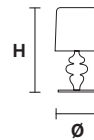

Aluminum lampshades included

EVA A3

L 40 cm / 15.74"
SP 20 cm / 7.87"
H 70 cm / 27.56"

☉ 3×E27×100 W max
USA 3×E26×60 W max
(not included)

Aluminum lampshades included

EVA A1 M

L 30 cm / 11.81"
SP 15 cm / 5.90"
H 54 cm / 21.25"

☉ 1×E27×100 W max
USA 1×E26×60 W max
(not included)

Aluminum lampshades included

EVA A2

L 40 cm / 15.74"
SP 18 cm / 7.08"
H 55 cm / 21.65"

☉ 2×E14×60 W max
USA 2×E12×40 W max
(not included)

Aluminum lampshades included

EVA TL3+1G

Ø 40 cm / 15.74"
H 75 cm / 29.52"

☉ 3×E27×100 W max
 ☞ 1×R7S×150 W max
USA 3×E26×60 W max
 1×E12×40 W max
(not included)

Aluminum lampshades included

EVA TL1 M

Ø 30 cm / 11.81"
H 53 cm / 20.86"

☉ 1×E27×100 W max
USA 1×E26×60 W max
(not included)

Aluminum lampshades included

EVA TL1 P

Ø 14 cm / 5.51"
H 28 cm / 11.02"

☉ 1×E14×60 W max
USA 1×E12×40 W max
(not included)

Aluminum lampshades included

EVA STL3+1

Ø 50 cm / 19.68"
H 180 cm / 70.86"

☉ 3×E27×100 W max
 ☞ 1×R7S×150 W max
USA 3×E26×60 W max
 1×E12×40 W max
(not included)