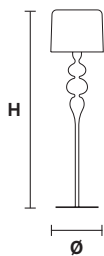

EVA TL3+1G

Ø 40 cm / 15.74"
H 75 cm / 29.52"

☉ 3×E27×100 W max
 ☞ 1×R7S×150 W max
USA 3×E26×60 W max
 1×E12×40 W max
(not included)

Aluminum lampshades included

EVA TL1 M

Ø 30 cm / 11.81"
H 53 cm / 20.86"

☉ 1×E27×100 W max
USA 1×E26×60 W max
(not included)

Aluminum lampshades included

EVA TL1 P

Ø 14 cm / 5.51"
H 28 cm / 11.02"

☉ 1×E14×60 W max
USA 1×E12×40 W max
(not included)

Aluminum lampshades included

EVA STL3+1

Ø 50 cm / 19.68"
H 180 cm / 70.86"

☉ 3×E27×100 W max
 ☞ 1×R7S×150 W max
USA 3×E26×60 W max
 1×E12×40 W max
(not included)