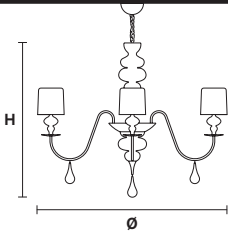

Applique

Table lamp

Floor lamp

Standard cables/chain for all chandeliers/suspensions

H 150 cm / 59.05"
Only for Eva S10, Eva S8, Eva S5, Eva S3+1

H 100 cm / 39.37"
Only for Eva S20+10

EVA S20+10

Chandelier

TECHNICAL INFORMATION

Ø 280 cm / 110.24"
H 200 cm / 78.74"

30×E26×60 W max
(not included)

(Aluminum lampshades included)

EVA S10

Chandelier

TECHNICAL INFORMATION

Ø 110 cm / 43.30"
H 75 cm / 29.52"

10×E12×40 W max
(not included)

(Aluminum lampshades included)

EVA S8

Chandelier

TECHNICAL INFORMATION

Ø 90 cm / 35.43"
H 75 cm / 29.52"

8×E12×40 W max
(not included)

(Aluminum lampshades included)