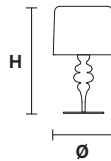

EVA TL3+1G

Ø 40 cm / 15.74"
H 75 cm / 29.52"

☉ 3×E27×100 W max
 ☞ 1×R7S×150 W max
USA 3×E26×60 W max
 1×E12×40 W max
(not included)

Aluminum lampshades included

EVA TL1 M

Ø 30 cm / 11.81"
H 53 cm / 20.86"

☉ 1×E27×100 W max
USA 1×E26×60 W max
(not included)

Aluminum lampshades included

EVA TL1 P

Ø 14 cm / 5.51"
H 28 cm / 11.02"

☉ 1×E14×60 W max
USA 1×E12×40 W max
(not included)

Aluminum lampshades included

EVA STL3+1

Ø 50 cm / 19.68"
H 180 cm / 70.86"

☉ 3×E27×100 W max
 ☞ 1×R7S×150 W max
USA 3×E26×60 W max
 1×E12×40 W max
(not included)