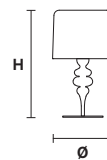

TECHNICAL INFORMATION

Ø 40 cm / 15.74"
H 75 cm / 29.52"

3×E26×60 W max
 1×E12×40 W max
 (not included)

(Aluminum lampshades included)

EVA TL1 M

Table lamp

TECHNICAL INFORMATION

Ø 30 cm / 11.81"
H 53 cm / 20.86"

1×E26×60 W max
 (not included)

(Aluminum lampshades included)

EVA TL1 P

Table lamp

TECHNICAL INFORMATION

Ø 14 cm / 5.51"
H 28 cm / 11.02"

1×E12×40 W max
 (not included)

(Aluminum lampshades included)