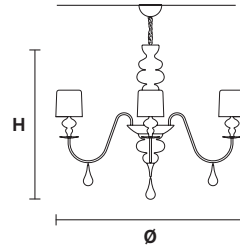

Standard cables/chain for all chandeliers/suspensions

H 150 cm / 59.05"
Only for Eva S10, Eva S8, Eva S5, Eva S3+1

H 100 cm / 39.37"
Only for Eva S20+10

EVA S20+10

Ø 270 cm / 106.29"
H 200 cm / 78.74"

30×E27×60 W max
USA 30×E26×60 W max
(not included)

Aluminum lampshades included

EVA S10

Ø 110 cm / 43.30"
H 75 cm / 29.52"

10×E14×60 W max
USA 10×E12×40 W max
(not included)

Aluminum lampshades included

EVA S8

Ø 90 cm / 35.43"
H 75 cm / 29.52"

8×E14×60 W max
USA 8×E12×40 W max
(not included)

Aluminum lampshades included

EVA S5

Ø 70 cm / 27.56"
H 60 cm / 23.62"

5×E14×60 W max
USA 5×E12×40 W max
(not included)

Aluminum lampshades included

EVA S3+1

Ø 50 cm / 19.68"
H 75 cm / 29.52"

3×E27×100 W max
1×R7S×150 W max
USA 3×E26×60 W max
1×E12×40 W max
(not included)

Aluminum lampshades included

EVA A3

L 40 cm / 15.74"
SP 20 cm / 7.87"
H 70 cm / 27.56"

☉ 3×E27×100 W max
USA 3×E26×60 W max
(not included)

Aluminum lampshades included

EVA A1 M

L 30 cm / 11.81"
SP 15 cm / 5.90"
H 54 cm / 21.25"