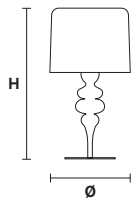

3×E26×60 W max
 (not included)

(Aluminum lampshades included)

EVA A1 M

Applique

TECHNICAL INFORMATION

L 30 cm / 11.81"
SP 15 cm / 5.90"
H 54 cm / 21.25"

1×E26×60 W max
 (not included)

(Aluminum lampshades included)

EVA A2

Applique

TECHNICAL INFORMATION

L 40 cm / 15.74"
SP 18 cm / 7.08"
H 55 cm / 21.65"

2×E12×40 W max
 (not included)

(Aluminum lampshades included)

EVA TL3+1 G

Table lamp

TECHNICAL INFORMATION

Ø 40 cm / 15.74"
H 75 cm / 29.52"

3×E26×60 W max
 1×E12×40 W max
 (not included)

(Aluminum lampshades included)

EVA TL1 M

Table lamp

TECHNICAL INFORMATION

Ø 30 cm / 11.81"
H 53 cm / 20.86"