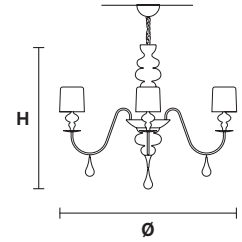

Standard cables/chain for all chandeliers/suspensions

H 150 cm / 59.05"
Only for Eva S10, Eva S8, Eva S5, Eva S3+1

H 100 cm / 39.37"
Only for Eva S20+10

EVA S20+10

Ø 270 cm / 106.29"
H 200 cm / 78.74"

30×E27×60 W max
USA 30×E26×60 W max
(not included)

Aluminum lampshades included

EVA S10

Ø 110 cm / 43.30"
H 75 cm / 29.52"

10×E14×60 W max
USA 10×E12×40 W max
(not included)

Aluminum lampshades included

EVA S8

Ø 90 cm / 35.43"
H 75 cm / 29.52"

8×E14×60 W max
USA 8×E12×40 W max
(not included)

Aluminum lampshades included

EVA S5

Ø 70 cm / 27.56"
H 60 cm / 23.62"

5×E14×60 W max
USA 5×E12×40 W max
(not included)

Aluminum lampshades included

EVA S3+1

Ø 50 cm / 19.68"
H 75 cm / 29.52"

3×E27×100 W max
1×R7S×150 W max
USA 3×E26×60 W max
1×E12×40 W max
(not included)

Aluminum lampshades included

EVA A3

L 40 cm / 15.74"
SP 20 cm / 7.87"
H 70 cm / 27.56"

☉ 3×E27×100 W max
USA 3×E26×60 W max
(not included)

Aluminum lampshades included

EVA A1 M

L 30 cm / 11.81"
SP 15 cm / 5.90"
H 54 cm / 21.25"