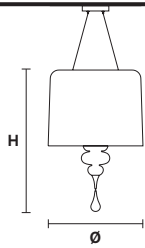

TECHNICAL INFORMATION

Ø 280 cm / 110.24"
H 200 cm / 78.74"

30×E26×60 W max
(not included)

(Aluminum lampshades included)

EVA S10

Chandelier

TECHNICAL INFORMATION

Ø 110 cm / 43.30"
H 75 cm / 29.52"

10×E12×40 W max
(not included)

(Aluminum lampshades included)

EVA S8

Chandelier

TECHNICAL INFORMATION

Ø 90 cm / 35.43"
H 75 cm / 29.52"

8×E12×40 W max
(not included)

(Aluminum lampshades included)

EVA S5

Chandelier

TECHNICAL INFORMATION

Ø 70 cm / 27.56"
H 60 cm / 23.62"

5×E12×40 W max
(not included)

(Aluminum lampshades included)

EVA S3+1

Suspension

TECHNICAL INFORMATION

Ø 50 cm / 19.68"
H 75 cm / 29.52"

3×E26×60 W max
1×E12×40 W max
(not included)

(Aluminum lampshades included)

EVA A3

Applique

TECHNICAL INFORMATION

L 40 cm / 15.74"
SP 20 cm / 7.87"
H 70 cm / 27.56"