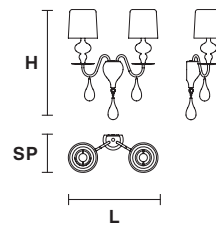

Aluminum lampshades included

EVA S5

Ø 70 cm / 27.56"
H 60 cm / 23.62"

5×E14×60 W max
USA 5×E12×40 W max
(not included)

Aluminum lampshades included

EVA S3+1

Ø 50 cm / 19.68"
H 75 cm / 29.52"

3×E27×100 W max
1×R7S×150 W max
USA 3×E26×60 W max
1×E12×40 W max
(not included)

Aluminum lampshades included

EVA A3

L 40 cm / 15.74"
SP 20 cm / 7.87"
H 70 cm / 27.56"

☉ 3×E27×100 W max
USA 3×E26×60 W max
(not included)

Aluminum lampshades included

EVA A1 M

L 30 cm / 11.81"
SP 15 cm / 5.90"
H 54 cm / 21.25"

☉ 1×E27×100 W max
USA 1×E26×60 W max
(not included)

Aluminum lampshades included

EVA A2

L 40 cm / 15.74"
SP 18 cm / 7.08"
H 55 cm / 21.65"

☉ 2×E14×60 W max
USA 2×E12×40 W max
(not included)

Aluminum lampshades included

EVA TL3+1G

Ø 40 cm / 15.74"
H 75 cm / 29.52"

☉ 3×E27×100 W max
 ☞ 1×R7S×150 W max
USA 3×E26×60 W max
 1×E12×40 W max
(not included)

Aluminum lampshades included

EVA TL1 M

Ø 30 cm / 11.81"
H 53 cm / 20.86"

☉ 1×E27×100 W max
USA 1×E26×60 W max
(not included)