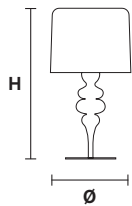

Aluminum lampshades included

EVA A3

L 40 cm / 15.74"
SP 20 cm / 7.87"
H 70 cm / 27.56"

☉ 3×E27×100 W max
USA 3×E26×60 W max
(not included)

Aluminum lampshades included

EVA A1 M

L 30 cm / 11.81"
SP 15 cm / 5.90"
H 54 cm / 21.25"

☉ 1×E27×100 W max
USA 1×E26×60 W max
(not included)

Aluminum lampshades included

EVA A2

L 40 cm / 15.74"
SP 18 cm / 7.08"
H 55 cm / 21.65"

☉ 2×E14×60 W max
USA 2×E12×40 W max
(not included)

Aluminum lampshades included

EVA TL3+1G

Ø 40 cm / 15.74"
H 75 cm / 29.52"

☉ 3×E27×100 W max
 ☞ 1×R7S×150 W max
USA 3×E26×60 W max
 1×E12×40 W max
(not included)

Aluminum lampshades included

EVA TL1 M

Ø 30 cm / 11.81"
H 53 cm / 20.86"

☉ 1×E27×100 W max
USA 1×E26×60 W max
(not included)

Aluminum lampshades included

EVA TL1 P

Ø 14 cm / 5.51"
H 28 cm / 11.02"

☉ 1×E14×60 W max
USA 1×E12×40 W max
(not included)

Aluminum lampshades included

EVA STL3+1

Ø 50 cm / 19.68"
H 180 cm / 70.86"

☉ 3×E27×100 W max
 ☞ 1×R7S×150 W max
USA 3×E26×60 W max
 1×E12×40 W max
(not included)