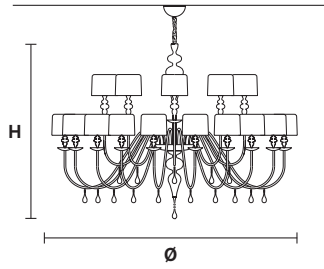

Standard cables/chain for all chandeliers/suspensions

H 150 cm / 59.05"
Only for Eva S10, Eva S8, Eva S5, Eva S3+1

H 100 cm / 39.37"
Only for Eva S20+10

EVA S20+10

Ø 270 cm / 106.29"
H 200 cm / 78.74"

30×E27×60 W max
USA 30×E26×60 W max
(not included)

Aluminum lampshades included

EVA S10

Ø 110 cm / 43.30"
H 75 cm / 29.52"

10×E14×60 W max
USA 10×E12×40 W max
(not included)

Aluminum lampshades included

EVA S8

Ø 90 cm / 35.43"
H 75 cm / 29.52"

8×E14×60 W max
USA 8×E12×40 W max
(not included)

Aluminum lampshades included

EVA S5

Ø 70 cm / 27.56"
H 60 cm / 23.62"

5×E14×60 W max
USA 5×E12×40 W max
(not included)

Aluminum lampshades included

EVA S3+1

Ø 50 cm / 19.68"
H 75 cm / 29.52"

3×E27×100 W max
1×R7S×150 W max
USA 3×E26×60 W max
1×E12×40 W max
(not included)