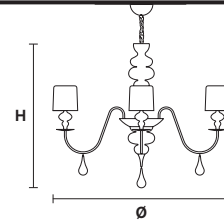

TECHNICAL INFORMATION

Ø 280 cm / 110.24"
H 200 cm / 78.74"

30×E26×60 W max
(not included)

(Aluminum lampshades included)

EVA S10

Chandelier

TECHNICAL INFORMATION

Ø 110 cm / 43.30"
H 75 cm / 29.52"

10×E12×40 W max
(not included)

(Aluminum lampshades included)

EVA S8

Chandelier

TECHNICAL INFORMATION

Ø 90 cm / 35.43"
H 75 cm / 29.52"

8×E12×40 W max
(not included)

(Aluminum lampshades included)

EVA S5

Chandelier

TECHNICAL INFORMATION

Ø 70 cm / 27.56"
H 60 cm / 23.62"

5×E12×40 W max
(not included)

(Aluminum lampshades included)

EVA S3+1

Suspension

TECHNICAL INFORMATION

Ø 50 cm / 19.68"
H 75 cm / 29.52"

3×E26×60 W max
1×E12×40 W max
(not included)

(Aluminum lampshades included)

EVA A3

Applique

TECHNICAL INFORMATION

L 40 cm / 15.74"
SP 20 cm / 7.87"
H 70 cm / 27.56"