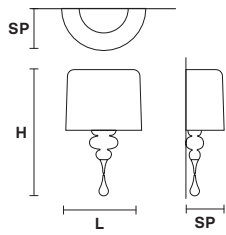

TECHNICAL INFORMATION

Ø 280 cm / 110.24"
H 200 cm / 78.74"

30×E26×60 W max
(not included)

(Aluminum lampshades included)

EVA S10

Chandelier

TECHNICAL INFORMATION

Ø 110 cm / 43.30"
H 75 cm / 29.52"

EVA S5

Chandelier

TECHNICAL INFORMATION

Ø 70 cm / 27.56"
H 60 cm / 23.62"

5×E12×40 W max
(not included)

(Aluminum lampshades included)

EVA S3+1

Suspension

TECHNICAL INFORMATION

Ø 50 cm / 19.68"
H 75 cm / 29.52"

3×E26×60 W max
1×E12×40 W max
(not included)

(Aluminum lampshades included)

EVA A3

Applique

TECHNICAL INFORMATION

L 40 cm / 15.74"
SP 20 cm / 7.87"
H 70 cm / 27.56"