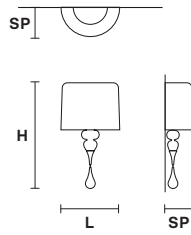

Aluminum lampshades included

EVA S5

Ø 70 cm / 27.56"
H 60 cm / 23.62"

5×E14×60 W max
USA 5×E12×40 W max
(not included)

Aluminum lampshades included

EVA S3+1

Ø 50 cm / 19.68"
H 75 cm / 29.52"

3×E27×100 W max
1×R7S×150 W max
USA 3×E26×60 W max
1×E12×40 W max
(not included)

Aluminum lampshades included

EVA A3

L 40 cm / 15.74"
SP 20 cm / 7.87"
H 70 cm / 27.56"

☉ 3×E27×100 W max
USA 3×E26×60 W max
(not included)

Aluminum lampshades included

EVA A1 M

L 30 cm / 11.81"
SP 15 cm / 5.90"
H 54 cm / 21.25"

☉ 1×E27×100 W max
USA 1×E26×60 W max
(not included)

Aluminum lampshades included

EVA A2

L 40 cm / 15.74"
SP 18 cm / 7.08"
H 55 cm / 21.65"

☉ 2×E14×60 W max
USA 2×E12×40 W max
(not included)

Aluminum lampshades included

EVA TL3+1G

Ø 40 cm / 15.74"
H 75 cm / 29.52"

☉ 3×E27×100 W max
 ☞ 1×R7S×150 W max
USA 3×E26×60 W max
 1×E12×40 W max
(not included)

Aluminum lampshades included

EVA TL1 M

Ø 30 cm / 11.81"
H 53 cm / 20.86"

☉ 1×E27×100 W max
USA 1×E26×60 W max
(not included)