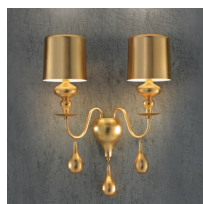

V50 Blue navy

V60 Verde ottanio
Ottanio green

V30 Rosso ossido
Oxide red

F01 Foglia oro
Gold leaf

F02 Foglia argento
Silver leaf

Family

Chandelier

Suspension

Applique

Table lamp

Floor lamp

Standard cables/chain for all chandeliers/suspensions

H 150 cm / 59.05"
Only for Eva S10, Eva S8, Eva S5, Eva S3+1

H 100 cm / 39.37"
Only for Eva S20+10

EVA S20+10

Chandelier