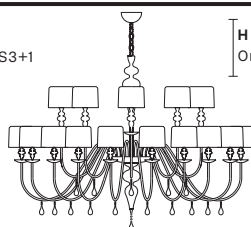

Applique

Table lamp

Floor lamp

Standard cables/chain for all chandeliers/suspensions

H 150 cm / 59.05"
Only for Eva S10, Eva S8, Eva S5, Eva S3+1

H 100 cm / 39.37"
Only for Eva S20+10

EVA S20+10

Chandelier

TECHNICAL INFORMATION

Ø 280 cm / 110.24"
H 200 cm / 78.74"

30×E26×60 W max
(not included)

(Aluminum lampshades included)

EVA S10

Chandelier

TECHNICAL INFORMATION

Ø 110 cm / 43.30"
H 75 cm / 29.52"