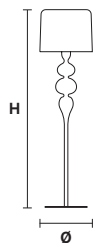

TECHNICAL INFORMATION

Ø 40 cm / 15.74"
H 75 cm / 29.52"

3×E26×60 W max
 1×E12×40 W max
 (not included)

(Aluminum lampshades included)

EVA TL1 M

Table lamp

TECHNICAL INFORMATION

Ø 30 cm / 11.81"
H 53 cm / 20.86"

1×E26×60 W max
 (not included)

(Aluminum lampshades included)

EVA TL1 P

Table lamp

TECHNICAL INFORMATION

Ø 14 cm / 5.51"
H 28 cm / 11.02"

1×E12×40 W max
 (not included)

(Aluminum lampshades included)

EVA STL3+1

Floor lamp

TECHNICAL INFORMATION

Ø 50 cm / 19.68"
H 180 cm / 70.86"

3×E26×60 W max
 1×E12×40 W max
 (not included)

(Aluminum lampshades included)