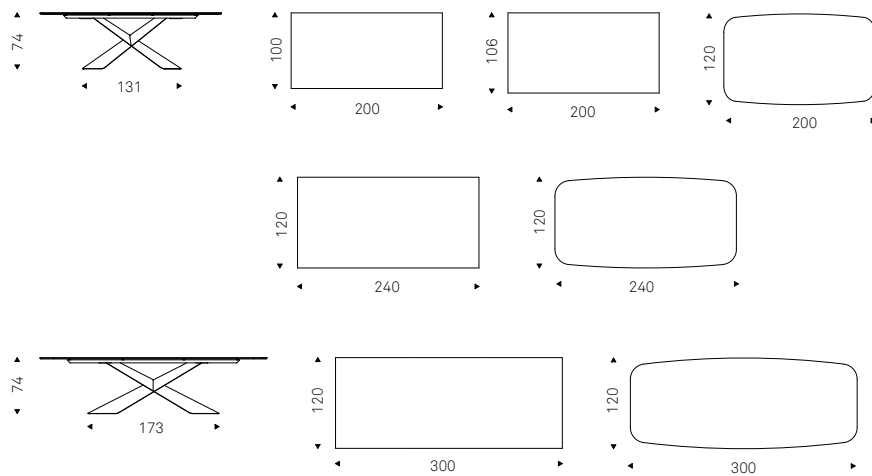

Tyron Keramik

Paolo Cattelan | 2020

Tavolo con base in acciaio verniciato goffrato titanio, bronzo, graphite o nero, Brushed Bronze o Brushed Grey. Piano in ceramica Marmi nei colori Alabastro, Supreme, Ardesia, Golden Calacatta opaco, Golden Calacatta lucido, Portoro opaco, Portoro lucido, Sahara Noir lucido, Makalu, Breccia, Arenal, Corcovado o Kaindy.

Table with base in titanium, bronze, graphite or black embossed lacquered steel, Brushed Bronze or Brushed Grey. Marmi Alabastro, Supreme, Ardesia, matt Golden Calacatta, glossy Golden Calacatta, matt Portoro, glossy Portoro, glossy Sahara Noir, Makalu, Breccia, Arenal, Corcovado or Kaindy ceramic top.

TYRON KERAMIK table with bronze base and Kaindy ceramic top – MARIEL ML chairs in soft leather 948 lino and bronze frame – KATANA lamp - KIMI rug in salvia colour