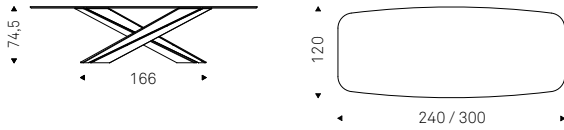

Lancer

Lancer Moonglass

Renato Guerra | 2022

Tavolo con base in acciaio verniciato gofrato titanio, bronzo, graphite, pearl o nero, Brushed Bronze o Brushed Grey. Top in vetro bronzo Moonglass.

Table with base in titanium, bronze, graphite, pearl, or black embossed lacquered steel, Brushed Bronze or Brushed Grey lacquered steel. Top in bronze glass Moonglass.