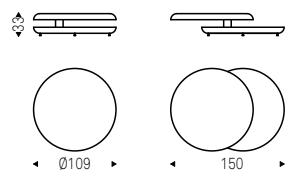

Yo-Yo Brushed

Emanuele Zenere | 2022

Tavolino in legno Brushed Bronze o Brushed Grey con piano superiore girevole.

Coffee table in Brushed Bronze or Brushed Grey laquered wood with swiveling upper top.

YO-YO BRUSHED coffee table in brushed grey - STING BRUSHED coffee table in brushed grey - KIMI rug in white colour - FULHAM bookcases in titanium