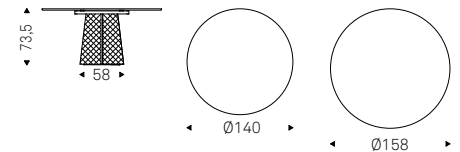

Tavolo con base in cristallo curvato specchiato couture fumé o bronzo. Piano in ceramica Marmi nei colori Alabastro, Supreme, Ardesia, Golden Calacatta opaco, Golden Calacatta lucido, Portoro opaco, Portoro lucido, Sahara Noir lucido, Makalu, Breccia, Arenal, Corcovado o Kaindy. Optional vassoio centrotavola girevole Lazy Susan.

Table with base in mirrored and quilted fumé or bronze curved glass. Top in ceramic Marmi in Alabastro, Supreme, Ardesia, matt Golden Calacatta, glossy Golden Calacatta, matt Portoro, glossy Portoro, glossy Sahara Noir, Makalu, Breccia, Arenal, Corcovado or Kaindy. Optional central swiveling tray Lazy Susan.

Atrium Wood Round

P. Cattelan & L. Remedi | 2022