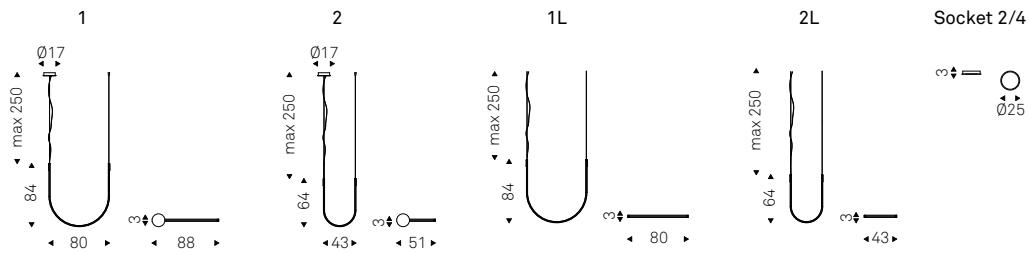

Nahun

Studio Kronos | 2022

Lampada a soffitto con struttura in acciaio verniciato iron grey satinato e particolari in ottone. Attacco a soffitto in acciaio verniciato gofrato titanio. Illuminazione a led. Optional telecomando e dimmer.

Ceiling lamp with frame in satin iron grey embossed lacquered steel and brass details. Ceiling plate in titanium embossed lacquered steel. Led lights. Optional: remote control and dimmer.