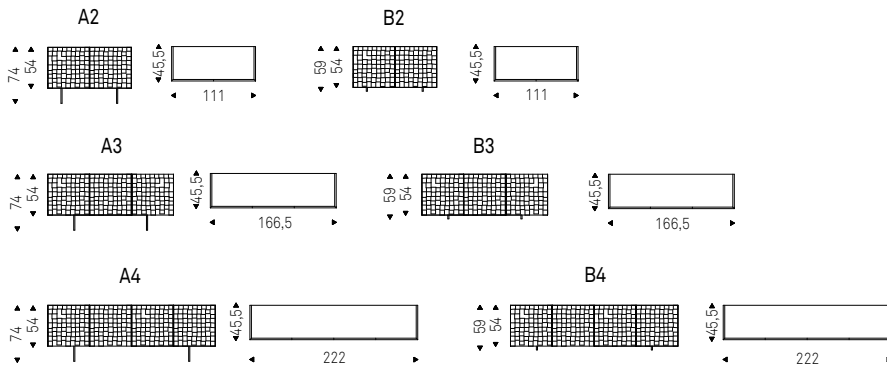

Arizona Crossing

Alessio Bassan | 2022

Madia contenitore in legno Brushed Bronze o Brushed Grey con lavorazione incrociata. Top in cristallo extrachiaro verniciato moka acidato. Piedi in acciaio verniciato gofrato nero. Ripiani interni in legno color graphite.

Sideboard in Brushed Bronze or Brushed Grey with woven effect. Top in extra clear moka painted frosted glass. Black embossed lacquered steel feet. Internal shelves in graphite painted wood.