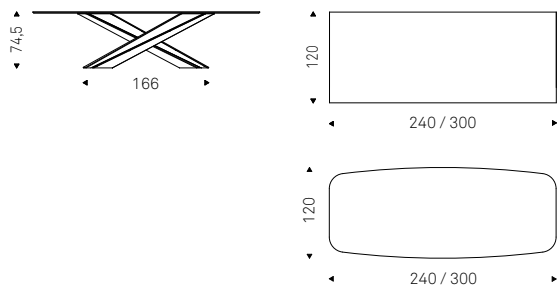

Lancer Keramik

Renato Guerra | 2022

Tavolo con base in acciaio verniciato gofrato titanio, bronzo, graphite, pearl o nero, Brushed Bronze o Brushed Grey. Piano in ceramica Marmi nei colori Alabastro, Supreme, Ardesia, Golden Calacatta opaco, Golden Calacatta lucido, Portoro opaco, Portoro lucido, Sahara Noir lucido, Makalu, Breccia, Arenal, Corcovado o Kaindy.

Table with base in titanium, bronze, graphite, pearl, or black embossed lacquered steel, Brushed Bronze or Brushed Grey lacquered steel. Top in ceramic Marmi Alabastro, Supreme, Ardesia, matt Golden Calacatta, glossy Golden Calacatta, matt Portoro, glossy Portoro, glossy Sahara Noir, Makalu, Breccia, Arenal, Corcovado or Kaindy.

LANCER KERAMIK table with titanium base and Corcovado top - MARIEL chairs in soft leather 948 lino and burned oak frame - COSTES sideboard in Canaletto walnut - NAHUN lamps - KIMI rug in salvia colour