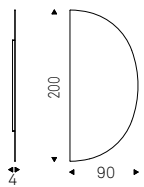

Day

Studio Kronos | 2022

Specchio da parete tutto in cristallo specchiato.

Wall mirror in mirrored glass.