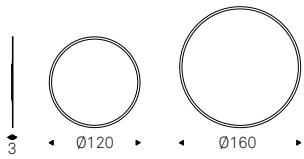

Hawaii Round

Studio Kronos | 2022

Specchio da parete tutto in cristallo specchiato, specchiato fumé o specchiato bronzo con bordi bisellati.

Wall mirror in mirrored, fumé or bronze mirrored glass with bevelled edges.

HAWAII ROUND mirror in mirrored glass – TERMINAL KERAMIK DRIVE console with titanium base and Makalu top