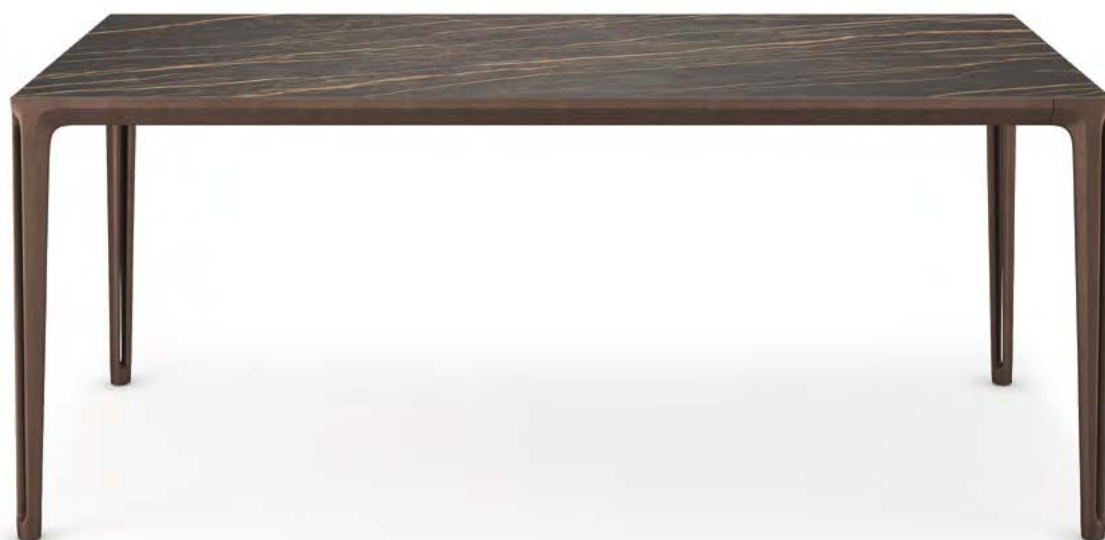

SKORPIO KERAMIK table with titanium base and Corcovado ceramic top - RHONDA chairs in soft leather 953 ardesia and titanium base - MAGELLANO lamps

SKORPIO KERAMIK table with titanium base and Corcovado ceramic top - RHONDA chairs in soft leather 953 ardesia and titanium base - MAGELLANO lamps - CHELSEA sideboard in titanium - AKUMAL mirror in fumé mirrored glass

Skorpio Keramik

Boulevard Keramik

Archirivoltò | 2022

Tavolo con base in alluminio verniciato gofrato titanio, bronzo, o pearl. Piano in ceramica Marmi nei colori Golden Calacatta opaco, Golden Calacatta lucido, Portoro opaco, Portoro lucido, Sahara Noir lucido, Makalu, Breccia, Arenal, Corcovado o Kaindy.

Table with base in titanium, bronze or pearl embossed lacquered aluminium. Top in ceramic Marmi matt Golden Calacatta, glossy Golden Calacatta, matt Portoro, glossy Portoro, glossy Sahara Noir, Makalu, Breccia, Arenal, Corcovado or Kaindy.

◀ BOULEVARD KERAMIK table with bronze base and matt Portoro ceramic top
▶ BOULEVARD KERAMIK table with titanium base and Corcovado ceramic top – RIHANNA X chairs in soft leather 951 castoro and titanium frame - COIMBRA lamps