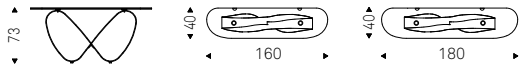

Butterfly Consolle

Nucleo+ | 2022

Consolle con base in acciaio verniciato gofrato titanio o bronzo, Brushed Bronze o Brushed Grey. Piano in cristallo trasparente o trasparente extrachiario 12mm. Piano in appoggio. Fissaggio a parete necessario.

Console with base in titanium or bronze embossed lacquered steel, Brushed Bronze or Brushed Grey. Top in 12mm clear or extra clear glass, laid on the base. Wall anchorage is necessary.

BUTTERFLY consolle with brushed grey base and extra clear glass top