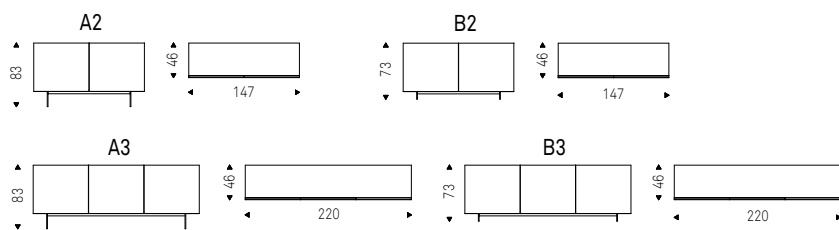

Focus CrystalArt

Paolo Cattelan | 2020

Madia contenitore a due o tre ante in legno laccato bianco opaco, graphite opaco o titanio. Ante in cristallo extrachiaro con stampa artistica decorativa nei colori CY01, CY02, Cotopaxi (CYM6) o Orobico (CYM7) e profili in alluminio verniciato titanio goffrato. Piedini in acciaio inox lucido, verniciati bianco o graphite opaco. Ripiani interni in cristallo trasparente. Optional: cassetto interno posizionabile su ognuna delle ante. Optional: top in cristallo extrachiaro con stampa artistica decorativa nei colori CY01, CY02, Cotopaxi (CYM6) o Orobico (CYM7) in tinta con le ante.

Sideboard 2 or 3 doors in matt white, matt graphite or titanium lacquered wood. Doors in extra clear glass with artistic decorative printing in colours CY01, CY02, Cotopaxi (CYM6) or Orobico (CYM7) and embossed titanium aluminum profiles. Polished stainless steel feet, matt white or graphite varnished. Internal clear glass shelves. Optional: internal drawer in each door. Optional: extra clear glass top with artistic decorative printing in colours CY01, CY02, Cotopaxi (CYM6) or Orobico (CYM7) matching the doors colour.