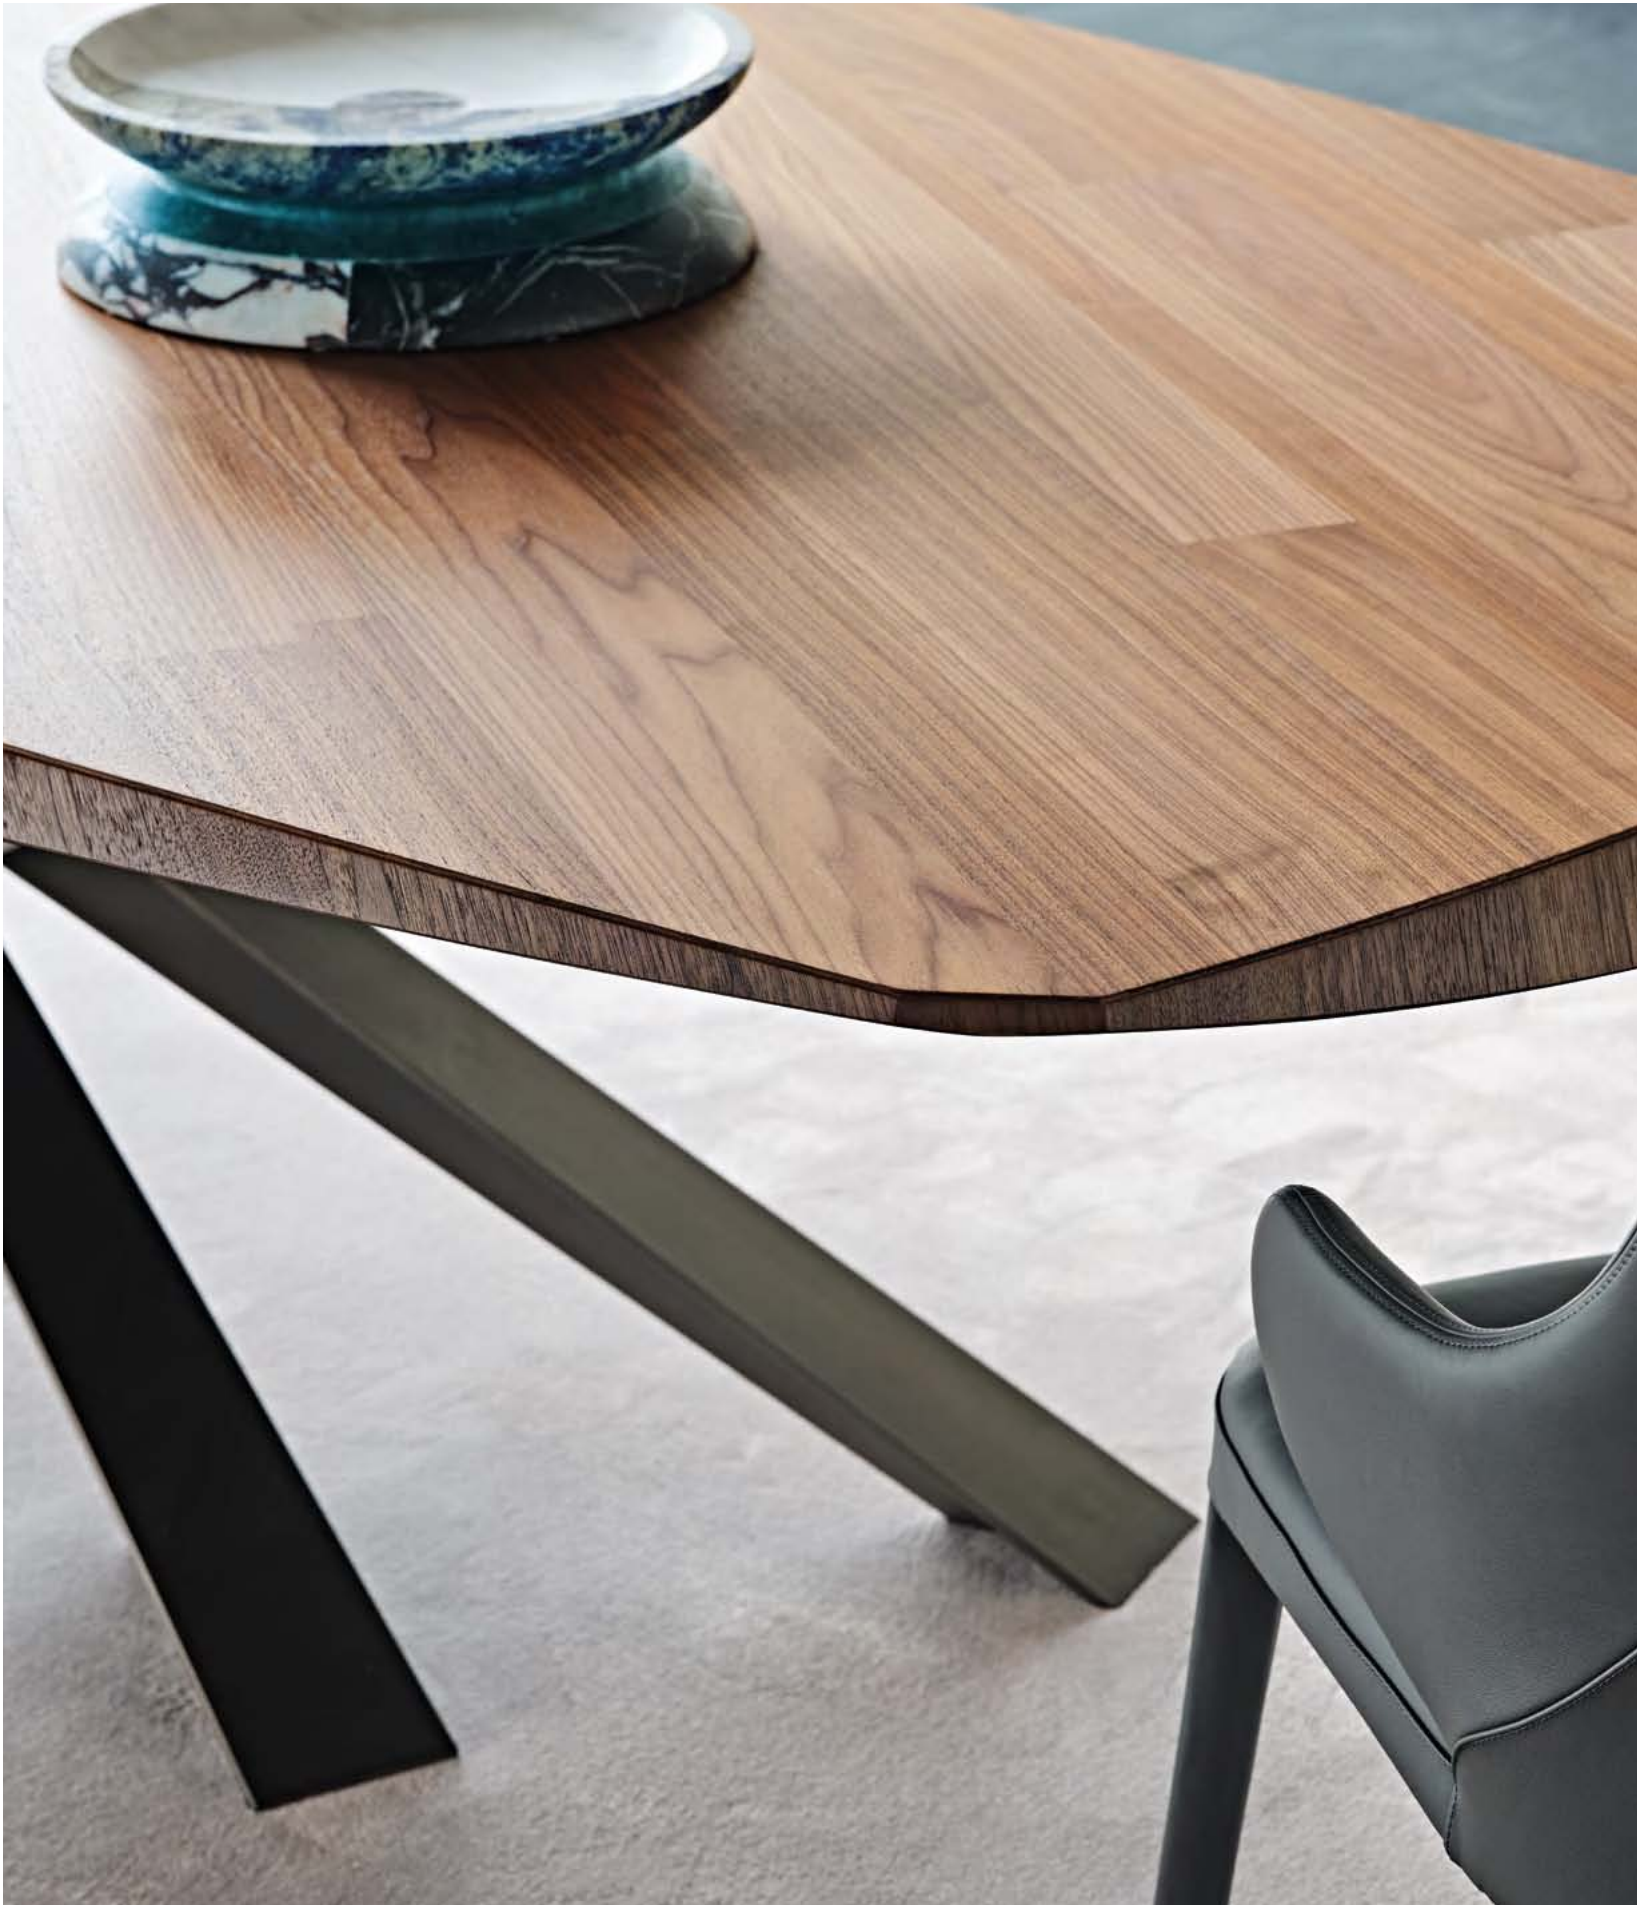

LANCER WOOD table with bronze base and walnut Canaletto Masterwood top - WANDA chairs in soft leather 973 nero - KIMI rug in tortora colour - VIVALDI sideboard with fumé structure and doors - VELAR lamps

Lancer Wood