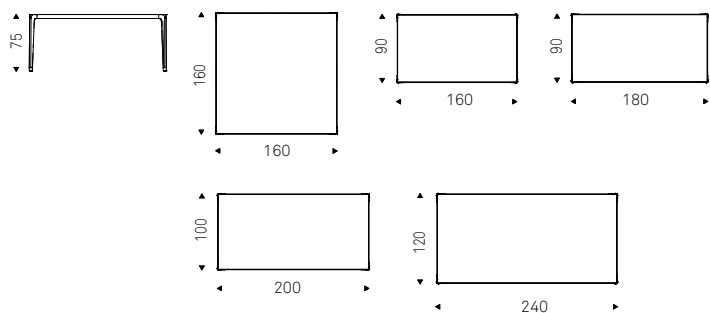

Boulevard

Archirivolto | 2022

Tavolo con base in alluminio verniciato gofrato titanio, bronzo, o pearl. Piano in cristallo extrachiario acidato temperato verniciato Corda o Visone.

Table with base in titanium, bronze or pearl embossed lacquered aluminium. Top in extra clear frosted tempered glass painted Corda or Visone.