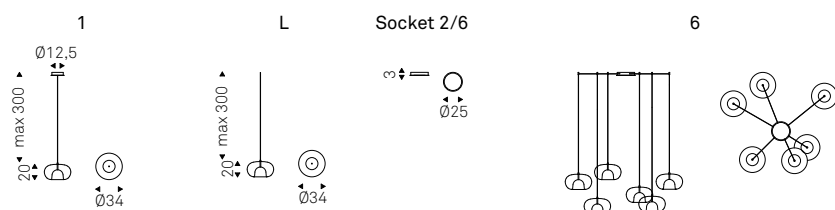

Coimbra

Oriano Favaretto | 2022

Lampada a soffitto con paralume in vetro borosilicato trasparente e calotta interna in vetro borosilicato verniciato bronzo, canna di fucile o azzurro. Attacco a soffitto in acciaio cromo nero.

Ceiling lamp with lampshade in transparent borosilicate glass and inner shell in borosilicate glass painted bronze, canna di fucile or light blue. Ceiling plate in black chrome steel.

◀ COIMBRA lamps in bronze and dark grey
▶ COIMBRA lamps light in blue and dark grey