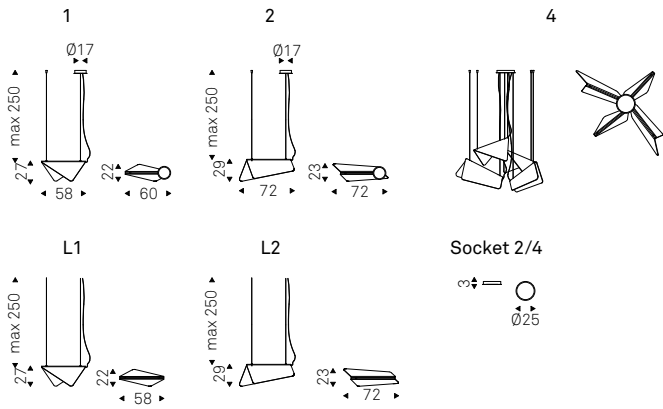

Velar

Carlo Rocchetti | 2022

Lampada a soffitto con paralume in vetro artistico decorato trasparente o vetro artistico decorato fumé blu. Attacco a soffitto in acciaio cromo nero. Illuminazione a led.

Ceiling lamp with lampshade in artistic decorated transparent glass or artistic decorated blue fumé glass. Ceiling plate in black chrome steel. Led lights.

◀ VELAR lamp transparent glass
▶ VELAR lamp transparent/blue-fumé glass