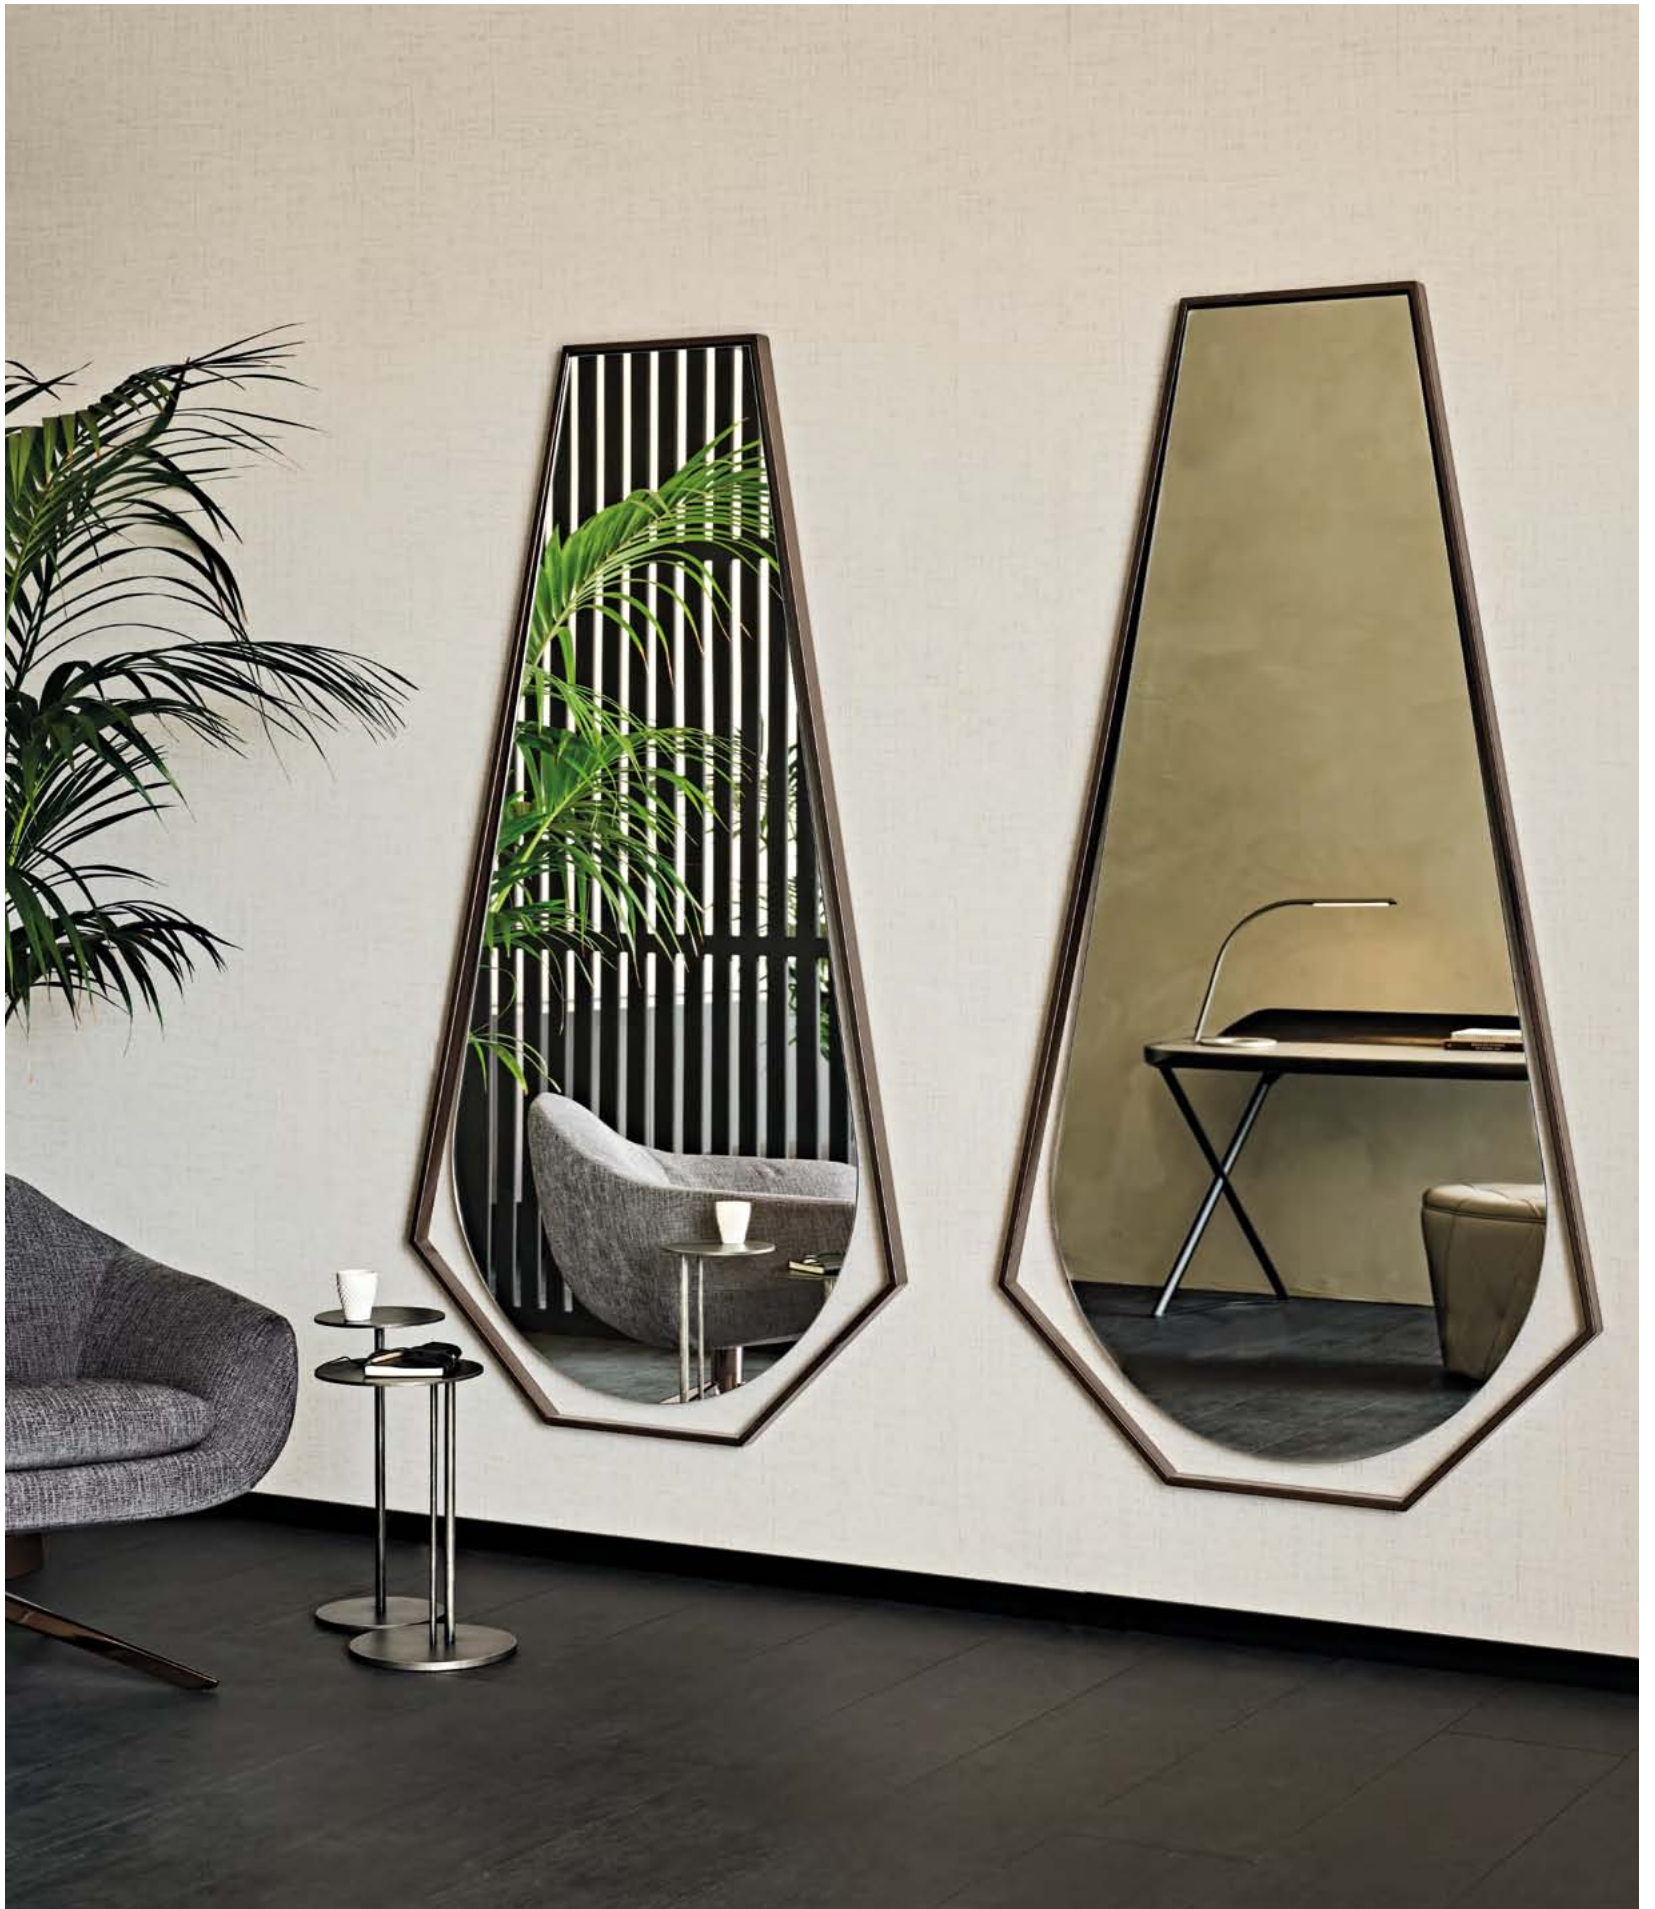

Akumal

Paolo Cattelan | 2022

Specchio da parete in cristallo specchiato fumé e cornice in cristallo fumé. Optional: luce a led.

Wall mirror in mirrored fumé glass with fumé glass frame. Optional: led light.

AKUMAL mirror in fumé glass –
CHELSEA sideboard in titanium

Hawaii Round

Studio Kronos | 2022

Specchio da parete tutto in cristallo specchiato, specchiato fumé o specchiato bronzo con bordi bisellati.

Wall mirror in mirrored, fumé or bronze mirrored glass with bevelled edges.

HAWAII ROUND mirror in mirrored glass – TERMINAL KERAMIK DRIVE console with titanium base and Makalu top

Sautern

Tosca Design | 2022

Specchio da parete in cristallo specchiato e cornice in acciaio verniciato gofrato bronzo.

Wall mirror in mirrored glass with bronze embossed lacquered steel frame.

Day

Studio Kronos | 2022

Specchio da parete tutto in cristallo specchiato.

Wall mirror in mirrored glass.

Nahun

Studio Kronos | 2022