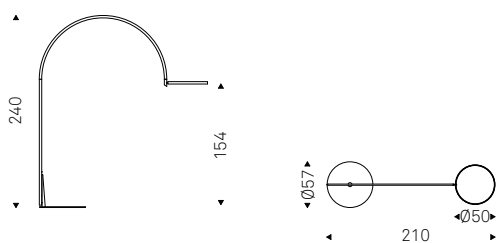

Arx

Giorgio Cattelan | 2022

Lampada da terra con struttura in acciaio verniciato gofrato titanio o bronzo. Illuminazione a led, led inclusi.

Floor lamp in titanium or bronze embossed lacquered steel. Led lights included.

- ◀ ARX lamp in titanium – MAXIM ARGILE table with base and top in Cairo colour
- ARX lamp in titanium – AWARD tv holder with bronze base and Breccia top