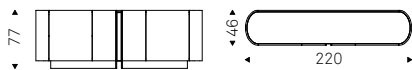

Sideboard in titanium lacquered wood. Top and insert in glass with artistic decorative printing in colours Cotopaxi (CYM6) or Orobico (CYM7). Internal clear glass shelves.

DYNASTY sideboard with titanium structure and insert/top in Cotopaxi