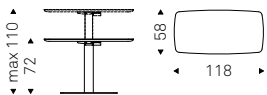

Runner Leather

Paolo Cattelan | 2022

Scrivania regolabile elettricamente in altezza. Struttura in acciaio verniciato gofrato titanio o bronzo. Piano in MDF laccato grafite opaco e cuoio nei colori come da campionario.

Desk with electrically adjustable height. Frame in titanium or bronze embossed lacquered steel. Top in lacquered graphite and leather as per sample card.