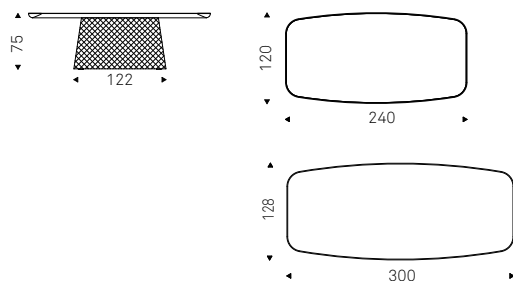

Atrium Keramik Premium

P. Cattelan & L. Remedi | 2022

Tavolo con base in cristallo curvato specchiato couture fumé o bronzo. Piano in ceramica Marmi nei colori Alabastro, Supreme, Ardesia, Golden Calacatta opaco, Golden Calacatta lucido, Portoro opaco, Portoro lucido, Sahara Noir lucido, Makalu, Breccia, Arenal, Corcovado o Kaindy con profilo inferiore arrotondato e verniciato Brushed Bronze o Brushed Grey.

Table with base in mirrored and quilted fumé or bronze curved glass. Top in ceramic Marmi Alabastro, Supreme, Ardesia, matt Golden Calacatta, glossy Golden Calacatta, matt Portoro, glossy Portoro, glossy Sahara Noir, Makalu, Breccia, Arenal, Corcovado or Kaindy with Brushed Bronze or Brushed Grey lacquered and rounded lower profile.