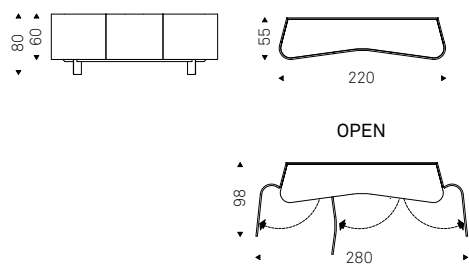

Blues

A. Lucatello & G. Cattelan | 2022

Madia contenitore in legno laccato titanio. Piedini in acciaio verniciato gofrato graphite. Top in cristallo specchiato fumé. Ripiani interni in cristallo trasparente.

Sideboard in titanium lacquered wood. Feet in graphite embossed lacquered steel. Top in fumé mirrored glass. Internal clear glass shelves.

BLUES sideboard – AKUMAL mirror fumé