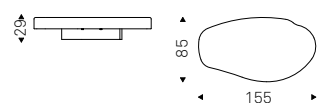

Arena Long

Yasuhiro Shito | 2022

Tavolino con base in acciaio verniciato gofrato nero e piano in legno verniciato Brushed Bronze o Brushed Grey. Nella versione LONG BOND il tavolino principale è affiancato da un tavolino con base in acciaio verniciato gofrato nero, colonna in acciaio verniciato Brushed Bronze o Brushed Grey e piano girevole in cristallo bisellato fumé.

Coffee table with black embossed lacquered steel base and wooden top in Brushed Bronze or Brushed Grey lacquered. In LONG BOND version, main coffee table is sided by a coffee table with base in black embossed lacquered steel, column in Brushed Bronze or Brushed Grey lacquered steel and swivelling fumé bevelled glass top.