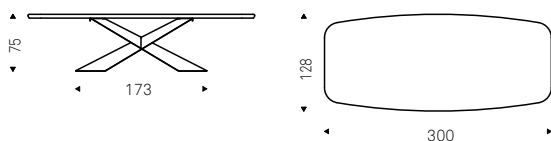

Tyron Signature

P. Cattelan & artist collective | 2022

Tavolo con base in acciaio verniciato goffrato titanio, bronzo, graphite o nero, Brushed Bronze o Brushed Grey. Piano in MDF con disegno artistico realizzato a mano: Thunder in foglia argento e rame o Goldeneye aerografato bianco perlato con sfumature calde. Ogni tavolo è unico e non replicabile.

Table with base in titanium, bronze, graphite or black embossed lacquered steel, Brushed Bronze or Brushed Grey. MDF top with handmade artistic design: Thunder in silver and copper leaf or Goldeneye white pearl airbrushed with warm shades. Each table is unique and non-replicable.