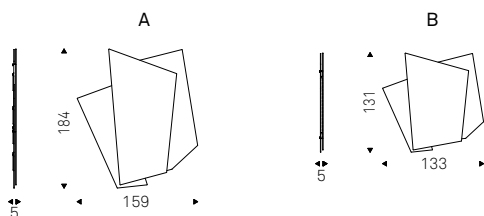

Risiko

Studio Kronos | 2022

Specchio da parete in cristallo specchiato.
Optional: luce a led.

Wall mirror in mirrored glass. Optional: led light.