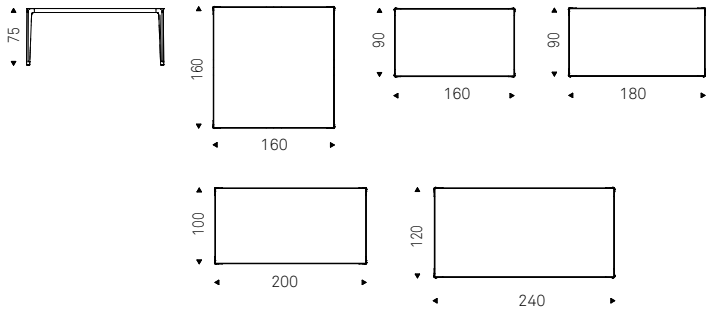

Boulevard Argile

Archirivolto | 2022

Tavolo con base in alluminio verniciato gofrato titanio, bronzo, o pearl. Piano in cristallo temperato spatolato in argilla nei colori Oslo, Cairo o Havana.

Table with base in titanium, bronze or pearl embossed lacquered aluminium.

Top in tempered glass clay-spatulated in colours Oslo, Cairo or Havana.