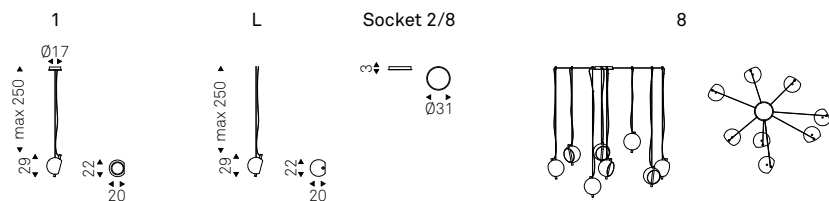

Cody

STC Studio | 2022

Lampada a soffitto con paralume in vetro soffiato trasparente o fumé. Attacco a soffitto in acciaio cromo nero. Illuminazione a led. Optional telecomando e dimmer.

Ceiling lamp with lampshade in artistic blown transparent or fumé glass. Ceiling plate in black chrome steel. Led lights. Optional: remote control and dimmer.