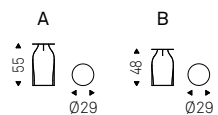

Yo-Yo brushed

Penguin

Paolo Cattelan | 2022

Tavolino in acciaio verniciato gofrato titanio o bronzo.

Coffee table in titanium or bronze embossed lacquered steel.

◀ PENGUIN coffee tables in titanium
▶ PENGUIN coffee tables in bronze