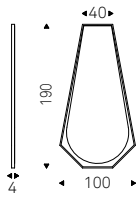

Sautern

Tosca Design | 2022

Specchio da parete in cristallo specchiato e cornice in acciaio verniciato gofrato bronzo.

Wall mirror in mirrored glass with bronze embossed lacquered steel frame.