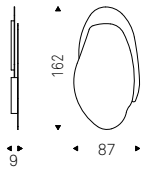

Akumal

Paolo Cattelan | 2022

Specchio da parete in cristallo specchiato fumé e cornice in cristallo fumé. Optional: luce a led.

Wall mirror in mirrored fumé glass with fumé glass frame. Optional: led light.