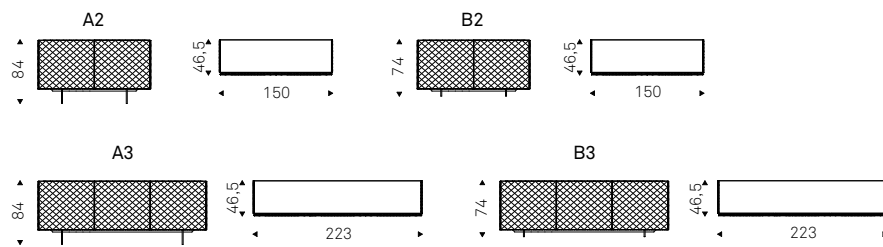

Vivaldi

P. Cattelan & L. Remedi | 2022

Madia con ante e fianchi in cristallo specchiato couture fumé o bronzo. Top in cristallo specchiato fumé o bronzo. Profili in alluminio verniciato nero gofrato. Piedini in acciaio inox lucido o verniciati graphite opaco. Contenitore a 2 o 3 ante in legno graphite e ripiani interni in cristallo trasparente. Optional: cassetto interno posizionabile su ognuna delle ante.

Sideboard with doors and sides in quilted fumé or bronze mirrored glass. Top in fumé or bronze mirrored glass. Profiles in embossed lacquered black aluminium. Feet in polished stainless steel or matt graphite lacquered. Sideboard 2 or 3 doors in graphite lacquered wood and internal clear glass shelves. Optional: internal drawer in each door.