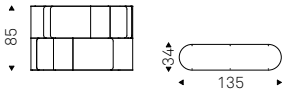

Fulham

Ono Design | 2022

Libreria in acciaio verniciato goffrato titanio, bronzo o pearl.

Bookcase in titanium, bronze or pearl embossed lacquered steel.

◀ FULHAM bookcase in bronze
▶ FULHAM bookcase in titanium –
RHONDA chair in soft leather 953
ardesia and bronze frame