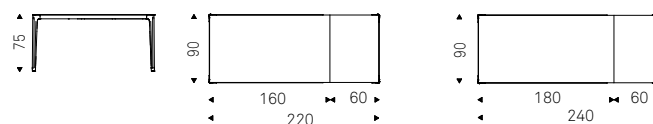

Boulevard Drive

Archirivolto | 2022

Tavolo allungabile con base in alluminio verniciato gofrato titanio, bronzo, o pearl. Piano in cristallo extrachiario acidato temperato verniciato Corda o Visone. Prolunga in laminato in tinta con la base.

Extendible table with base in titanium, bronze or pearl embossed lacquered aluminium. Top in extra clear frosted tempered glass painted Corda or Visone. Laminated wood extension matching the base.