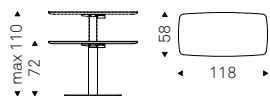

Runner Keramik

Paolo Cattelan | 2022

Scrivania regolabile elettricamente in altezza. Struttura in acciaio verniciato gofrato titanio o bronzo. Piano in ceramica Marmi nei colori Golden Calacatta opaco, Golden Calacatta lucido, Portoro opaco, Portoro lucido o Breccia.

Desk with electrically adjustable height. Frame in titanium or bronze embossed lacquered steel. Top in ceramic Marmi matt Golden Calacatta, glossy Golden Calacatta, matt Portoro, glossy Portoro or Breccia.

RUNNER KERAMIK table with titanium base and Breccia top – RIHANNA X chair in soft leather 951 castoro and titanium frame – PLANETA lamp