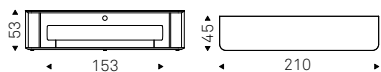

Award

Paolo Cattelan | 2022

Mobile porta tv con struttura verniciata gofrato titanio o bronzo e anta a ribalta. Top in ceramica Marmi nei colori Golden Calacatta opaco, Golden Calacatta lucido, Portoro opaco, Portoro lucido o Breccia.

TV cabinet in lacquered titanium or bronze embossed wood and flap door. Top in ceramic Marmi matt Golden Calacatta, glossy Golden Calacatta, matt Portoro, glossy Portoro or Breccia.