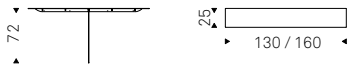

Tee Consolle

Paolo Cattelan | 2022

Consolle in acciaio Brushed Bronze o Brushed Grey.
Fissaggio a parete necessario.

Consolle in Brushed Bronze or Brushed Grey steel.
Wall anchorage is necessary.