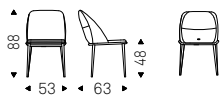

Mariel ML

Paolo Cattelan | 2022

Sedia con struttura in acciaio verniciato gofrato titanio, bronzo, graphite, pearl o nero. Rivestimento in tessuto, synthetic nubuck, micro nubuck, ecopelle o pelle come da campionario. Non sfoderabile.

Chair with frame in titanium, bronze, graphite, pearl or black embossed lacquered steel. Cover in fabric, synthetic nubuck, micro nubuck, soft leather or synthetic leather as per sample card. The cover is not removable.

◀ MARIEL ML chair in soft leather 948 lino and bronze frame
▶ MARIEL ML chair in soft leather glove GLV14 Platoon and bronze frame