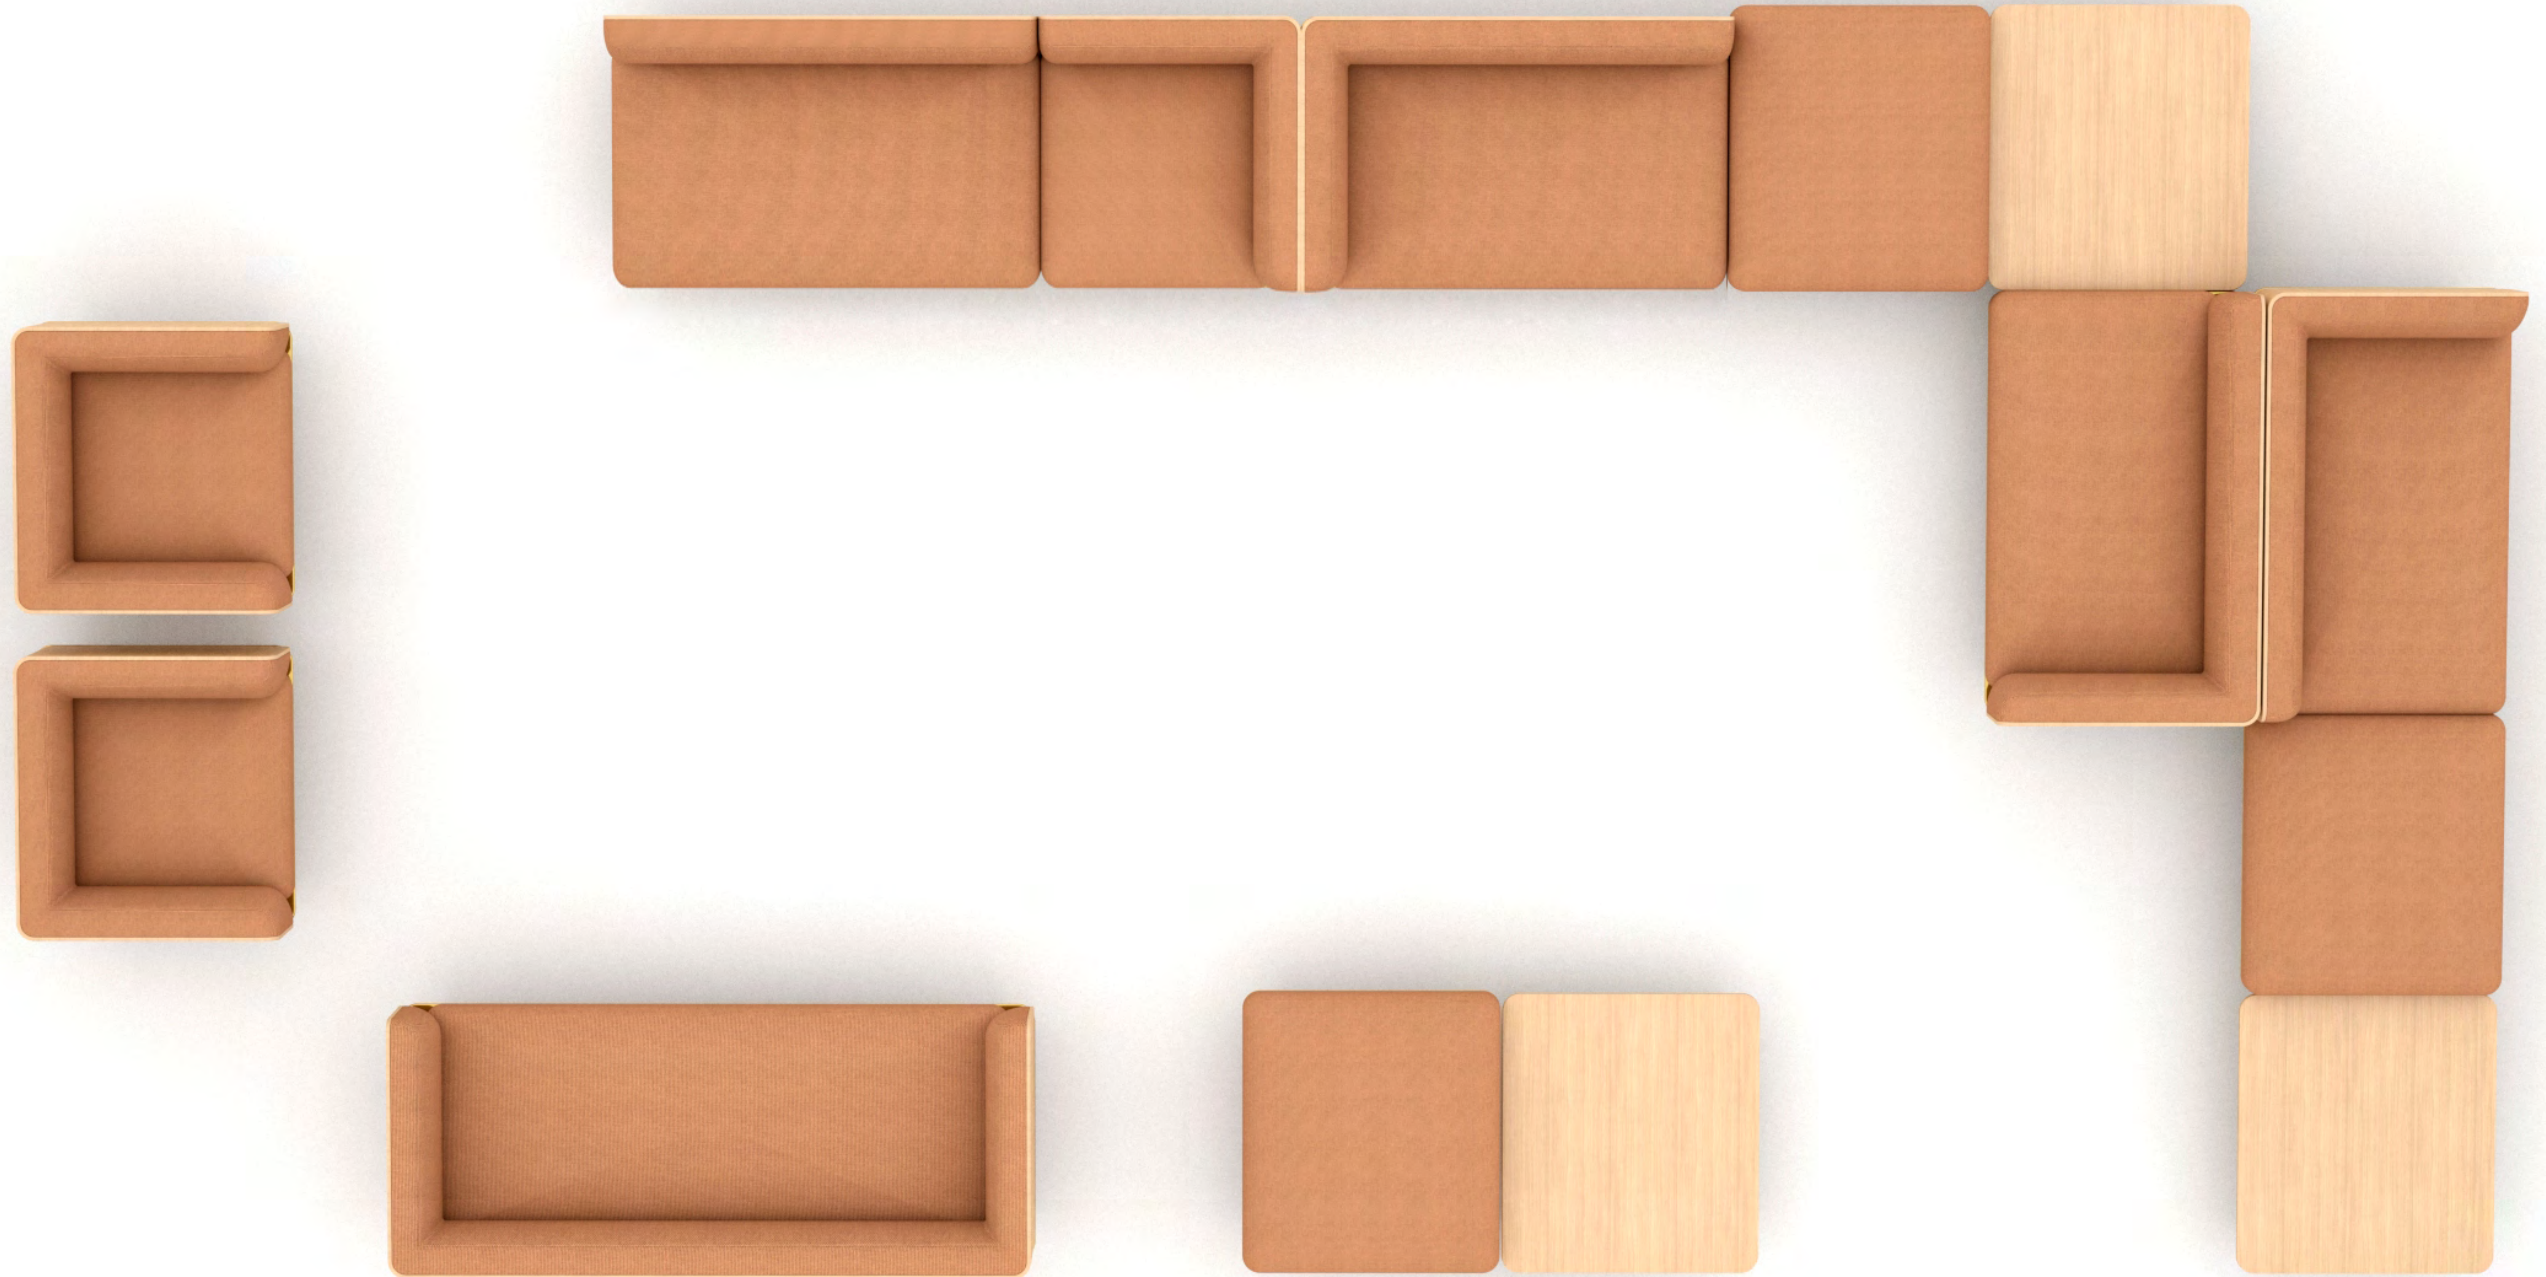

A 4 legs metal base supports the sinuous padded volumes, which bring to the products a total comfort plus a marked horizontal and elegant line. The backrest is embraced by a continuous curved plywood frame that surrounds it, giving life to a sophisticated material combination between the upholstered Kvadrat fabric and the essence of the wood.

The Lap collection offers a modular sofa with two angular solution (120° and 90°), an office armchair and tables.

Modular Sofa 120  
**Sofa**

**Total Upholstered Edition**

All pieces are available also without the external wooden layer, for a total fabric overall solution.

**Lap Modular Sofa 90**

In this version all pieces of the collection provide a 90° angle on the side/armrest.