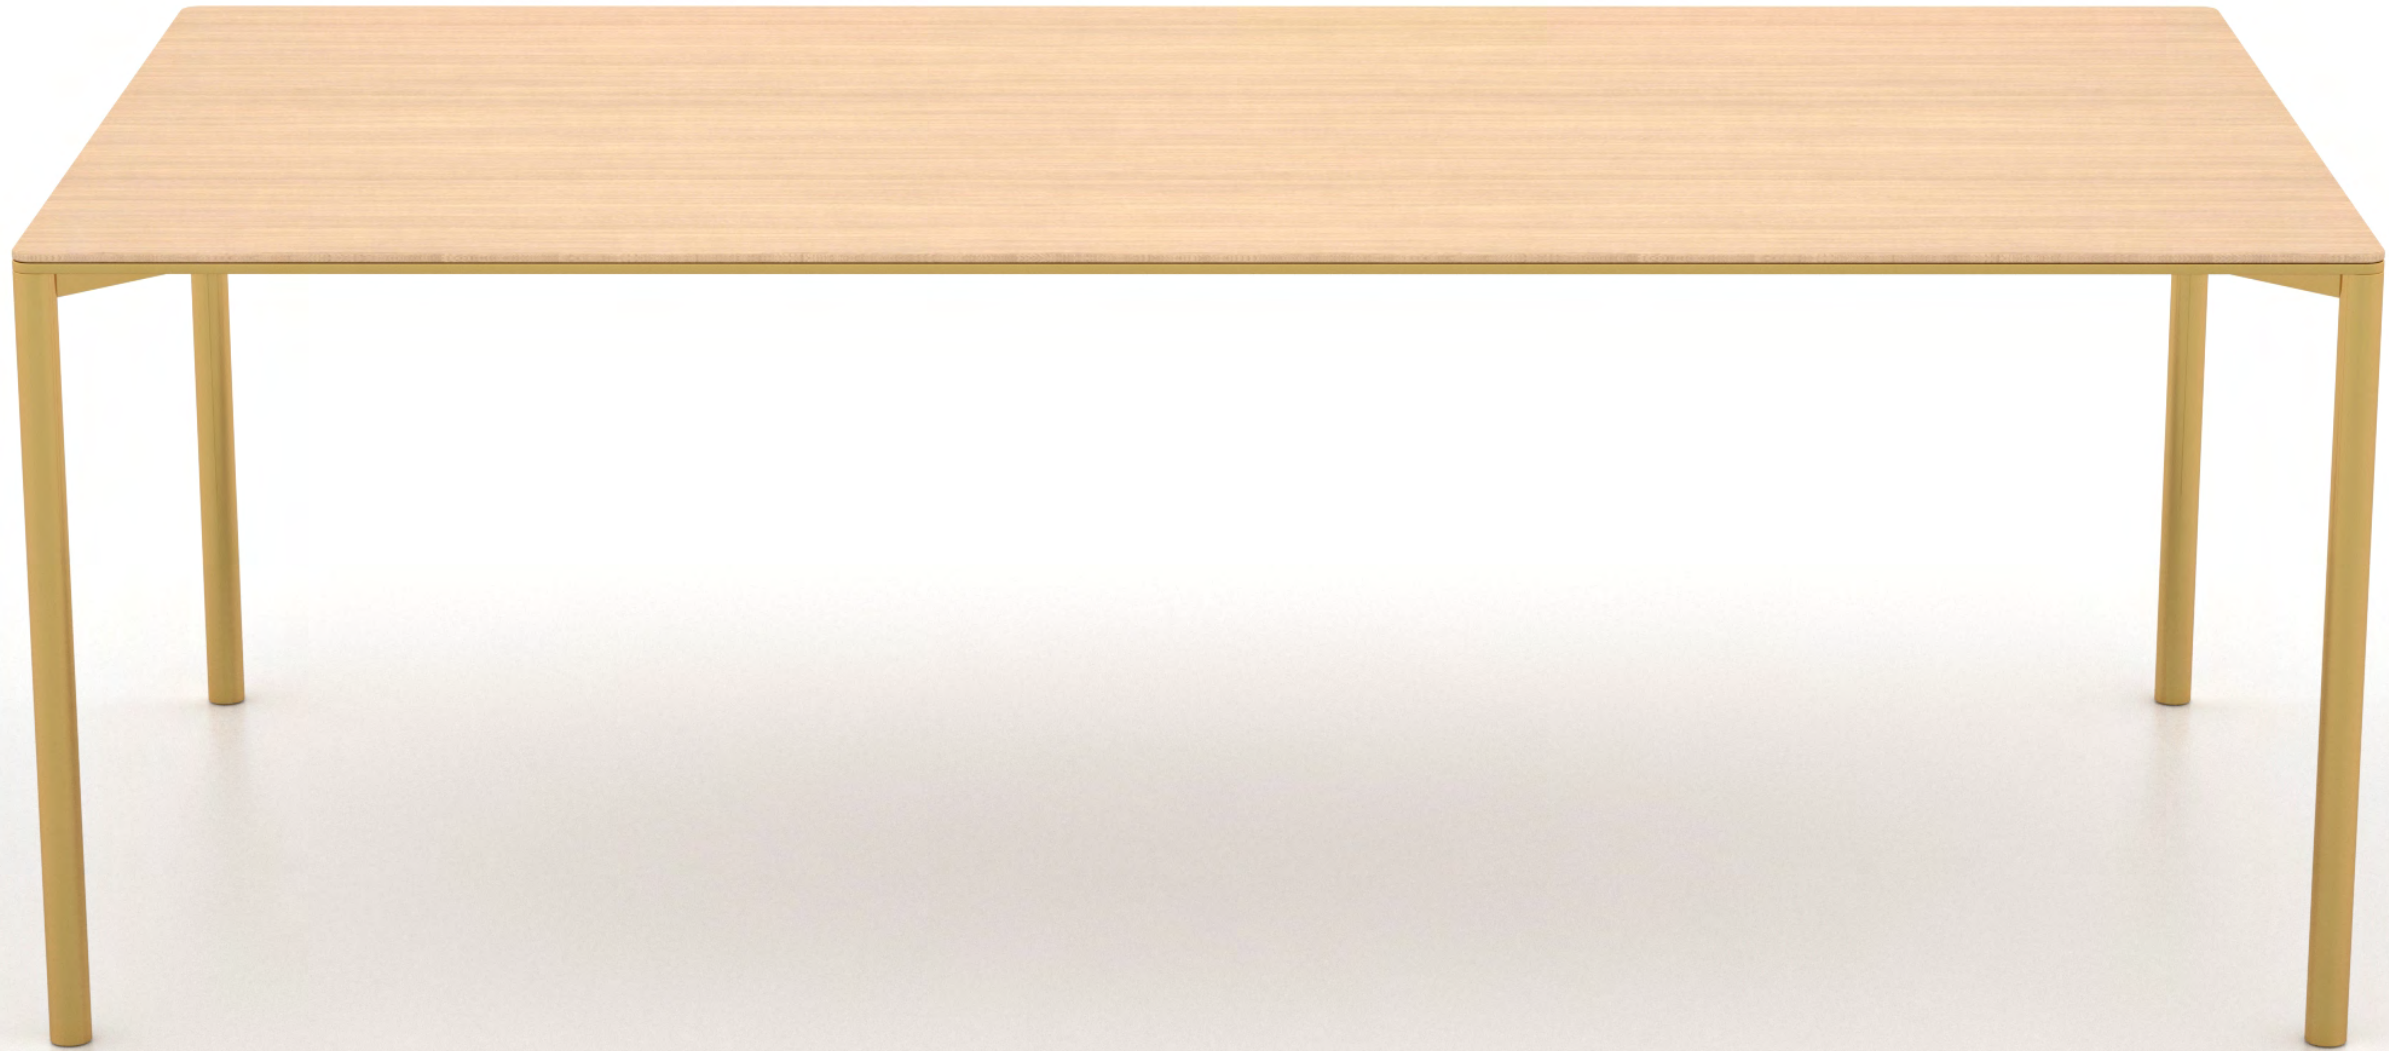

A 4 legs metal base supports the sinuous padded volumes, which bring to the products a total comfort plus a marked horizontal and elegant line. The backrest is embraced by a continuous curved plywood frame that surrounds it, giving life to a sophisticated material combination between the upholstered Kvadrat fabric and the essence of the wood.

### Lap Office Armchair

An iconic armchair, perfectly suitable for sophisticated and refined environments, available with different base solution and materials.

## Lap Table System

A functional and extremely essential family of tables, flat-pack delivered and totally self mountable. Metal legs and top in solid wood or HPL laminated.

Table 200  
**Standard**

---

TORRE 1961 | NOVELTIES 2020 | LAP COLLECTION