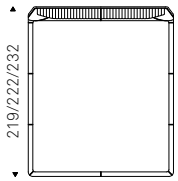

Amadeus

Manzoni & Tapinassi | 2016

Letto imbottito rivestito in ecopelle o pelle come da campionario. Piedi in acciaio verniciato goffrato bronzo, graphite o bianco. Retro testiera rivestita in ecopelle, optional retro testiera rivestita in pelle. Rete strutturale inclusa.

Upholstered bed covered in synthetic leather or soft leather as per sample card. Bronze, graphite or white embossed lacquered steel feet. Back headboard covered in synthetic leather, optional back headboard covered in soft leather. Provided slats are part of the bed structure.