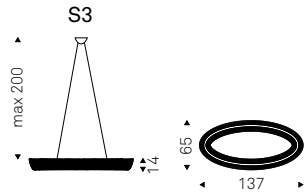

Cellini

Studio Kronos | 2016

Lampada a soffitto con telaio in acciaio Nichel satinato. Paralume composto da catenelle in alluminio nichelato. Lampadina inclusa.

Ceiling lamp with satin Nickel steel frame. Lampshade made of nickel-plated aluminium chains. Bulb included.