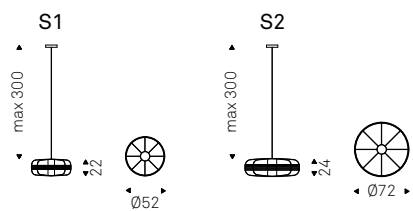

Galaxy

Oriano Favaretto | 2015

Lampada a soffitto con struttura in acciaio verniciato nero opaco o Nichel. Paralume in vetro borosilicato e rete di rame. Lampadina non inclusa.

Ceiling lamp with matt black painted steel or Nickel frame. Lampshade in borosilicate glass and copper net. Bulb not included.