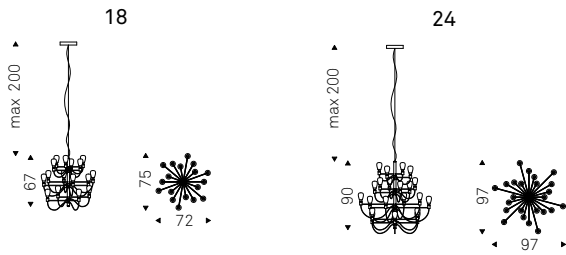

Poseidon

Silver Studio | 2017

Lampada da soffitto con 18 o 24 luci. Struttura in gofrato titanio o acciaio verniciato nero opaco e paralume in cristallo fumé. Lampadine incluse.

Ceiling lamp with 18 or 24 bulbs. Frame in embossed titanium or matt black steel and lampshade in fumé glass. Bulbs included.

◀ POSEIDON 18 lamps in black
▶ POSEIDON 24 lamp in titanium