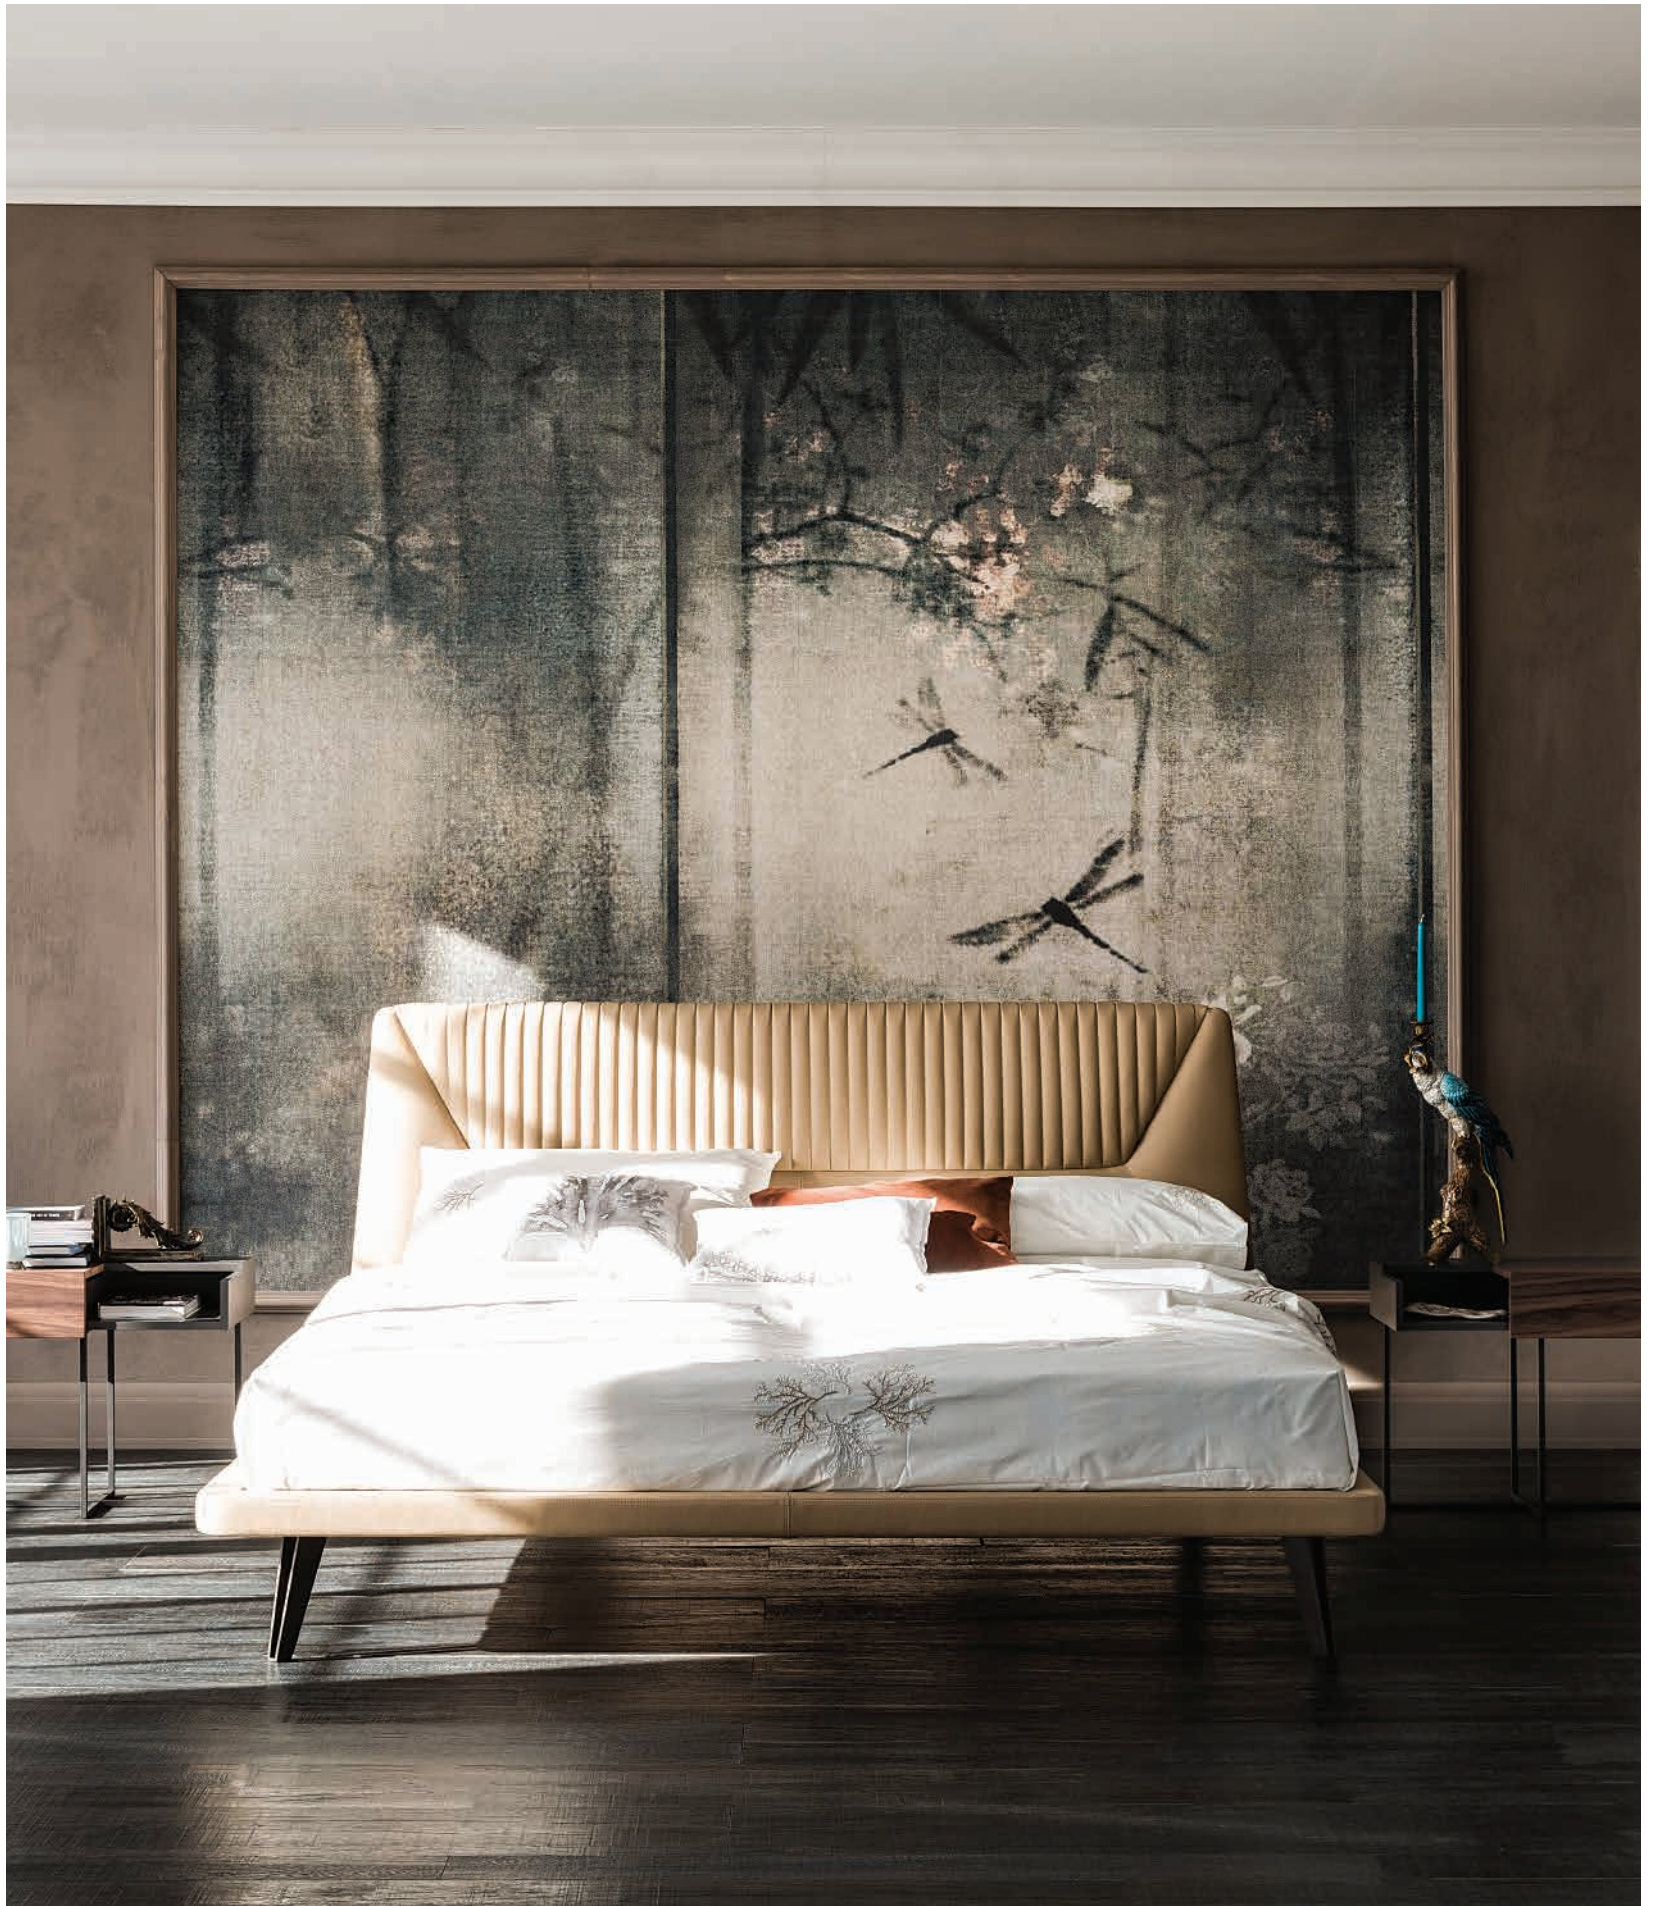

Upholstered bed covered in synthetic leather or soft leather as per sample card. Bronze, graphite or white embossed lacquered steel feet. Back headboard covered in synthetic leather, optional back headboard covered in soft leather. Provided slats are part of the bed structure.

Amadeus

Amadeus

Ayrton

Andrea Lucatello | 2020

Letto con struttura in acciaio verniciato goffrato titanio o bronzo. Testiera interamente rivestita in tessuto, synthetic nubuck, micro nubuck, ecopelle o pelle nei colori come da campionario. Rete inclusa.

Bed with frame in titanium or bronze embossed lacquered steel. Headboard completely covered in fabric, synthetic nubuck, micro nubuck, synthetic leather or soft leather as per sample card. Slats included.