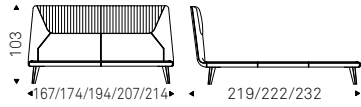

Amadeus

Manzoni & Tapinassi | 2016

Letto imbottito rivestito in ecopelle o pelle come da campionario. Piedi in acciaio verniciato goffrato bronzo, graphite o bianco. Retro testiera rivestita in ecopelle, optional retro testiera rivestita in pelle. Rete strutturale inclusa.

Upholstered bed covered in synthetic leather or soft leather as per sample card. Bronze, graphite or white embossed lacquered steel feet. Back headboard covered in synthetic leather, optional back headboard covered in soft leather. Provided slats are part of the bed structure.