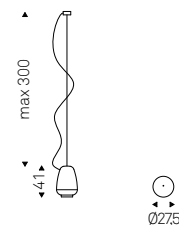

Asia

Oriano Favaretto | 2017

Lampada a soffitto con attacco in acciaio cromo nero e paralume in ceramica artistica dipinta a mano con smalti e metalli pregiati, disponibile nei colori blu cobalto, bicolore bianco-bronzo o bicolore grigio-bronzo. Lampadina non inclusa.

Ceiling lamp with black chrome steel ceiling plate. Lampshade in artistic ceramic hand-painted with precious metals and glazes in cobalt blue or bicolor white-bronze or grey-bronze. Bulb not included.