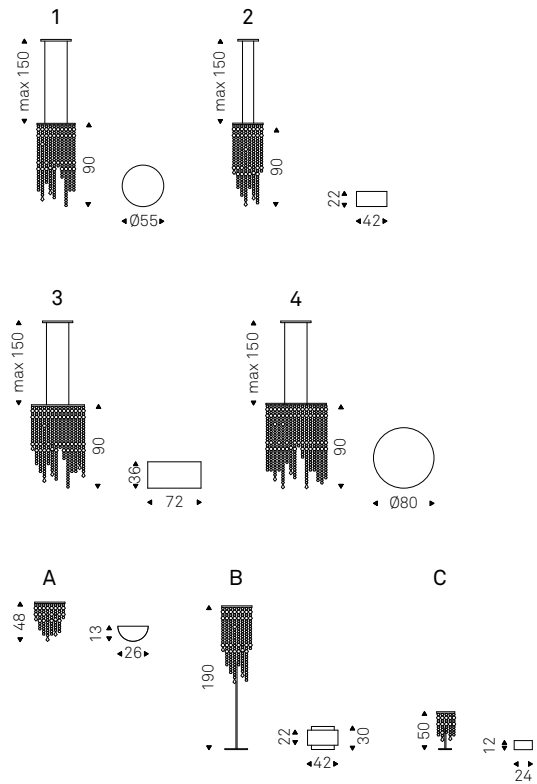

Venezia

Emanuele Zenere | 2007

Lampade da soffitto, parete (A), da terra (B) e da tavolo (C) con telaio in acciaio cromato; paralume composto da pendagliere in cristallo. Lampadine incluse.

Ceiling, wall (A), floor lamp (B) and table (C) with chromed steel frame; lampshade made of glass pendants. Bulbs included.

VENEZIA 3 lamps - SPYDER WOOD S table with graphite base and Canaletto walnut top - TOSCA chairs in soft leather 942 fango and Canaletto walnut frame - WALLY bookcases in graphite - MAPOON rug