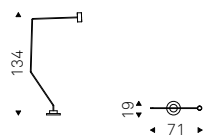

Thor

Oriano Favaretto | 2016

Lampada da terra con struttura in acciaio verniciato bronzo satinato e base in acciaio verniciato nero opaco. Lampadina non inclusa.

Floor lamp with frame in satin bronze steel and matt black painted steel base. Bulb not included.