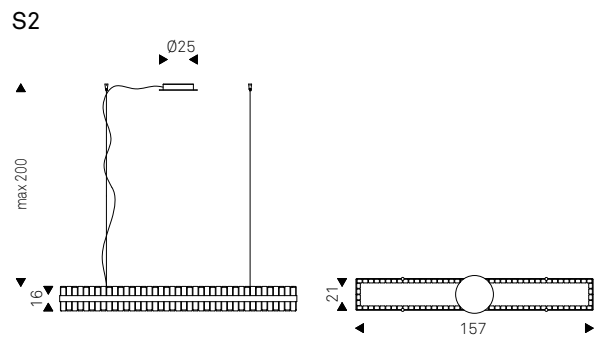

Phoenix

STC Studio | 2018

Lampada a soffitto con struttura in acciaio Nichel satinato ed elementi in vetro lavorati a mano. Illuminazione a led.

Ceiling lamp with satin Nickel steel frame and handmade glass elements. Led lights.