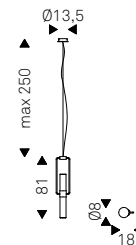

Bamboo

Studio Kronos | 2019

Lampadario con struttura in ferro brunito e paralume in vetro soffiato fumè e vetro soffiato bianco satinato. Illuminazione integrata a led.

Ceiling lamp with frame in burnished steel, lampshade in blown fumè glass and blown satin white glass. Integrated LED light.