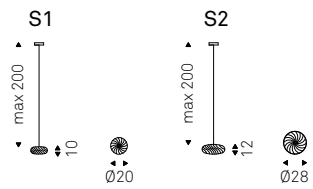

Lim Z

Andrea Lucatello | 2015

Lampada a soffitto con paralume in vetro borosilicato arancio o fumé. Lampadina inclusa.

Ceiling lamp with lampshade in borosilicate glass in color orange or fumé. Bulb included.