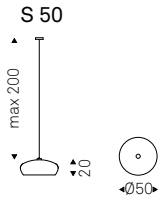

Ceiling lamp in chromed, graphite, white or titanium varnished steel. White varnished internal lampshade. Bulb not included.

- ◀ HUBLOT S50 lamp in white
- ▶ HUBLOT S60 lamps in titanium - SKORPIO WOOD B table with black base and burned oak top - NAUTILUS bookcases in titanium