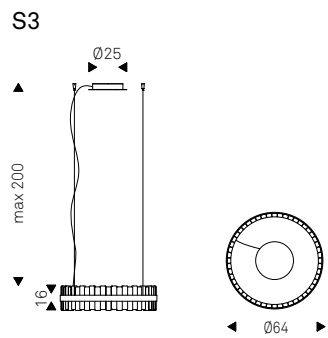

Phoenix

STC Studio | 2018

Lampada a soffitto con struttura in acciaio Nichel satinato ed elementi in vetro lavorati a mano. Illuminazione a led.

Ceiling lamp with satin Nickel steel frame and handmade glass elements. Led lights.