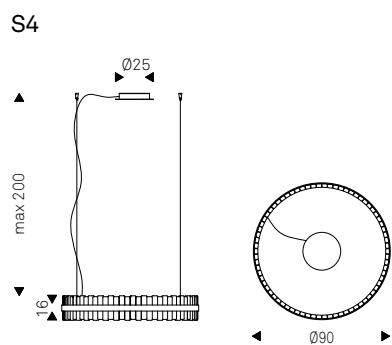

Phoenix

STC Studio | 2018

Lampada a soffitto con struttura in acciaio Nichel satinato ed elementi in vetro lavorati a mano. Illuminazione a led.

Ceiling lamp with satin Nickel steel frame and handmade glass elements. Led lights.