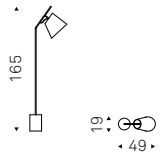

Karibù

Oriano Favaretto | 2015

Lampada da terra con struttura in acciaio verniciato nero o bianco opaco. Base in cemento verniciato in pasta nei colori bianco o nero e paralume in cotonette bianco o nero. Lampadina non inclusa.

Floor lamp with matt black or white painted steel frame. Base in white or black colored cement and lampshade in white or black cotonette. Bulb not included.

KARIBÙ floor lamp with black frame and black fabric lampshade - GLISS side tables - RUBIK rug