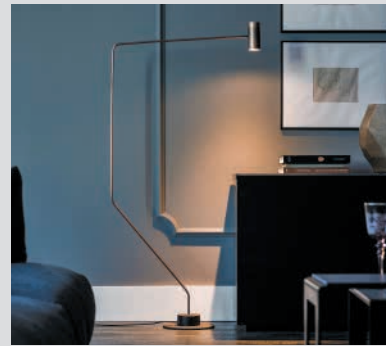

Lampade da Terra
Floor Lamps

205

180

208

210

202

Thor

206

192

Lampade da Tavolo
Table Lamps

118

194

214

Lampade a Parete
Wall Lamps

166

172

200