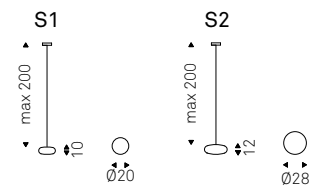

Lim

Andrea Lucatello | 2015

Lampada a soffitto con paralume in vetro borosilicato trasparente. Lampadina inclusa.

Ceiling lamp with borosilicate transparent glass lampshade. Bulb included.