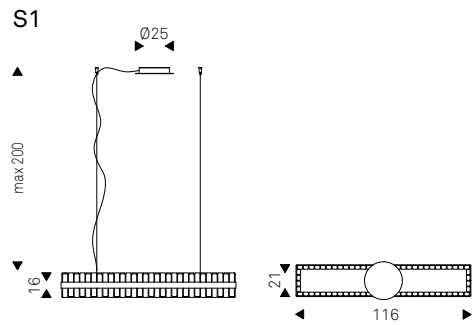

Phoenix

STC Studio | 2018

Lampada a soffitto con struttura in acciaio Nichel satinato ed elementi in vetro lavorati a mano. Illuminazione a led.

Ceiling lamp with satin Nickel steel frame and handmade glass elements. Led lights.