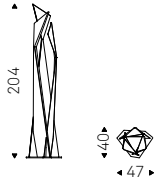

Thriller

Andrea Lucatello | 2010

Lampada da terra con struttura in acciaio verniciato bianco opaco, goffrato titanio o bronzo e base nera. Lampadina non inclusa nella versione a 110V.

Floor lamp with frame in matt white, embossed titanium or bronze varnished steel and black base. In 110V version bulb not included.

◀ THRILLER floor lamp in matt white
▶ THRILLER floor lamp in titanium
- BOUTIQUE sideboard - WISH S mirror - WANDA chairs