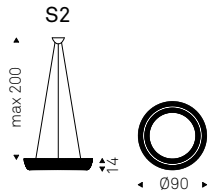

Cellini

Studio Kronos | 2016

Lampada a soffitto con telaio in acciaio Nichel satinato. Paralume composto da catenelle in alluminio nichelato. Lampadina inclusa.

Ceiling lamp with satin Nickel steel frame. Lampshade made of nickel-plated aluminium chains. Bulb included.