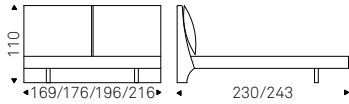

Lukas

Studio Kronos | 2009

Letto imbottito rivestito in tessuto, synthetic nubuck, micro nubuck, ecopelle o pelle come da campionario. Con piedi in acciaio cromato e testiera con cuscini. Rete inclusa.

Upholstered bed covered in fabric, synthetic nubuck, micro nubuck, synthetic leather or in soft leather as per sample card. With chromed steel feet. Headboard with cushions. Slats included.