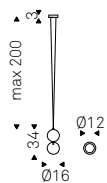

Apollo

Oriano Favaretto | 2015

Lampada a soffitto con paralume composto da 2 sfere in vetro borosilicato. Sfera inferiore in vetro trasparente e sfera superiore verniciata cromo, rame, bronzo o trasparente. Attacco a soffitto in acciaio inox.

S1: attacco singolo.

S5: attacco rettangolare per 5 paralumi.

S8R: attacco rotondo per 8 paralumi.

S8oval: attacco ovale per 8 paralumi.

Lampadina inclusa.

Ceiling lamp with lampshade made of 2 borosilicate glass spheres. Lower sphere in transparent glass and upper sphere in transparent glass or painted chrome, copper, bronze. Ceiling fixing in stainless steel.

S1: single plate.

S5: rectangular ceiling plate for 5 lampshades.

S8R: round ceiling plate for 8 lampshades.

S8oval: oval ceiling plate for 8 lampshades.

Bulb included.

Socket 1