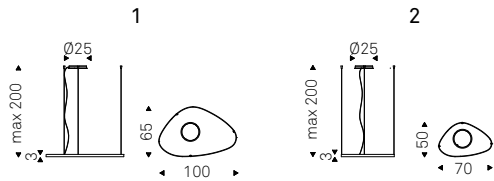

Magellano

Giorgio Cattelan | 2020

Lampada da soffitto con struttura in acciaio verniciato gofrato titanio. Attacco a soffitto in acciaio verniciato gofrato titanio e nero. Illuminazione a led.
Optional telecomando e dimmer.

Ceiling lamp in titanium embossed lacquered steel frame.
Ceiling plate in titanium and black embossed lacquered steel. Led lights.
Optional: remote control and dimmer.

Socket 2/3

MAGELLANO 1-2 lamps -
TYRON WOOD Masterwood
table with titanium base
and Canaletto walnut top -
ITALIA A chairs in soft leather
973 nero- CHENNAI rugs