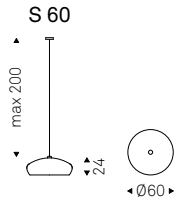

Ceiling lamp in chromed, graphite, white or titanium varnished steel. White varnished internal lampshade. Bulb not included.

- ◀ HUBLOT S50 lamp in white
- ▶ HUBLOT S60 lamps in titanium - SKORPIO WOOD B table with black base and burned oak top - NAUTILUS bookcases in titanium