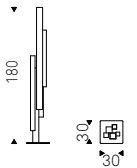

Manhattan

Brogiato Traverso | 2018

Lampada da terra con struttura in acciaio verniciato gofrato titanio, graphite o nero. Lampadine non incluse.

Floor lamp in titanium, graphite or black embossed lacquered steel. Bulbs not included.

MANHATTAN floor lamp in titanium - DUMBO chair in soft leather 973 nero and matt black frame