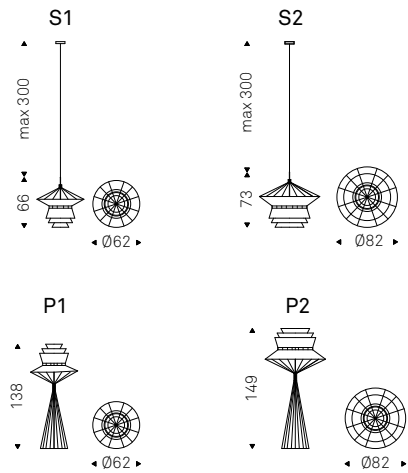

Bolero

Oriano Favaretto | 2014

Sospensione (S1, S2) o piantana (P1, P2) con struttura in acciaio verniciato nero opaco o Nichel. Tessuto di rivestimento avorio, marrone o nero. Lampadina non inclusa.

Ceiling (S1, S2) and floor lamp (P1, P2) with matt black painted steel or nickel frame. Lampshade fabric in ivory, brown or black colour. Bulb not included.

- ◀ BOLERO P1 floor lamp with nickel frame and brown fabric lampshade
- BOLERO S1 lamps with nickel frame and ivory fabric lampshade