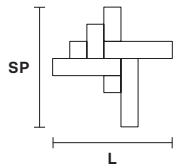

CUBO S/COMBO 175

Composition

TECHNICAL INFORMATION

L 175 cm / 68.89"
SP 175 cm / 68.89"
H 100 cm / 39.37"

- 2 x Cubo/S/Long/L
- 3 x Cubo/S/Long/P
- 2 x Cubo/S/Square/Medium/80

84×E12×40 W max
(not included)