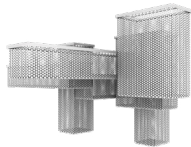

CUBO S/COMBO 175

Composition

TECHNICAL INFORMATION

L 175 cm / 68.89"
SP 175 cm / 68.89"
H 100 cm / 39.37"

- 2 x Cubo/S/Long/L
- 3 x Cubo/S/Long/P
- 2 x Cubo/S/Square/Medium/80

84×E12×40 W max
(not included)