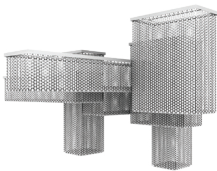

CUBO S/COMBO 175

L 175 cm / 68.89"
SP 175 cm / 68.89"
H 100 cm / 39.37"

2 x Cubo/S/Long/L
3 x Cubo/S/Long/P
2 x Cubo/S/Square/Medium/80

⊖ 84×E14×40 W (not included)
USA 84×E12×40 W (not included)