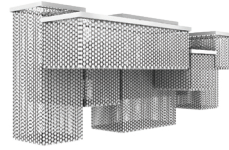

## Standard cables for all suspensions

**CUBO S/COMBO 100**

**L** 100 cm / 39.37"  
**SP** 100 cm / 39.37"  
**H** 80 cm / 31.49"

2 x Cubo/Square/Small/60      2 x Cubo/S/Long/A  
 1 x Cubo/Square/Medium/20      2 x Cubo/Square/Small/40  
 3 x Cubo/Square/Medium/40      1 x Cubo/S/Long/B

⊖ 48×E14×40 W (not included)  
 USA 48×E12×40 W (not included)

**CUBO S/COMBO 150**

**L** 75 cm / 29.52"  
**SP** 150 cm / 59.05"  
**H** 60 cm / 23.62"

2 x Cubo/S/Long/M      1 x Cubo/S/Long/L  
 1 x Cubo/Square/Medium/40      2 x Cubo/Square/Medium/20  
 2 x Cubo/S/Long/I      1 x Cubo/Square/Medium/60