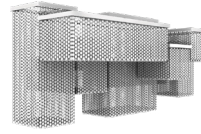

CUBO S/COMBO 150

Composition

TECHNICAL INFORMATION

L 75 cm / 29.52"
SP 150 cm / 59.05"
H 60 cm / 23.62"

- 2 x Cubo/S/Long/M
- 1 x Cubo/Square/Medium/40
- 2 x Cubo/S/Long/J
- 1 x Cubo/S/Long/L
- 2 x Cubo/Square/Medium/20
- 1 x Cubo/Square/Medium/60

77×E12×40 W max
(not included)