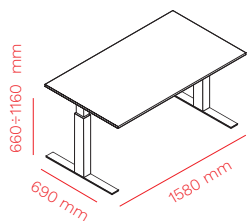

## FOLLOW DESK

art. 298F Large / 298F Small

top  
1600/1800 x 700/800 mm

top  
1200/1400 x 700/800 mm

## FOLLOW BENCH

art. 298B

top  
1600/1800 x 800 mm

## FOLLOW TILTING

art. 298R

top  
1400/1800 x 700/800 mm

## FOLLOW MEETING

art. 298M

top  
Ø 1200/1600 mm