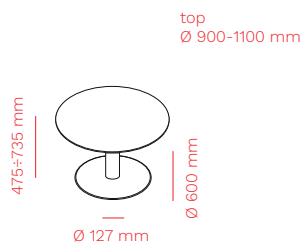

FOLLOW BREAK

art. 299K50

top
Ø 900-1100 mm