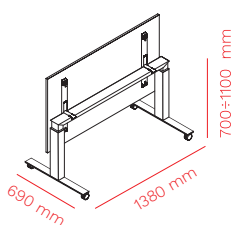

## FOLLOW DESK

art. 298F Large / 298F Small

top  
1600/1800 x 700/800 mm

top  
1200/1400 x 700/800 mm

## FOLLOW BENCH

art. 298B

top  
1600/1800 x 800 mm

## FOLLOW TILTING

art. 298R

top  
1400/1800 x 700/800 mm

## FOLLOW MEETING

art. 298M

top  
Ø 1200/1600 mm