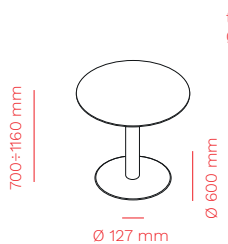

## FOLLOW DESK

art. 298F Large / 298F Small

top  
1600/1800 x 700/800 mm

top  
1200/1400 x 700/800 mm

## FOLLOW TILTING

art. 298R

top  
1400/1800 x 700/800 mm

## FOLLOW MEETING

art. 298M

top  
Ø 1200/1600 mm

## FOLLOW BREAK

art. 299K

top  
Ø 900-1100 mm