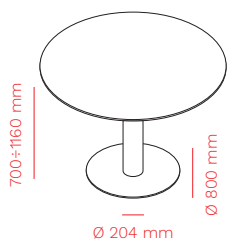

## FOLLOW DESK

art. 298F Large / 298F Small

top  
1600/1800 x 700/800 mm

top  
1200/1400 x 700/800 mm

## FOLLOW BENCH

art. 298B

top  
1600/1800 x 800 mm

## FOLLOW TILTING

art. 298R

top  
1400/1800 x 700/800 mm

## FOLLOW MEETING

art. 298M

top  
Ø 1200/1600 mm