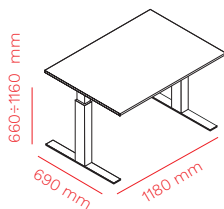

## FOLLOW DESK

art. 298F Large / 298F Small

top  
1600/1800 x 700/800 mm

top  
1200/1400 x 700/800 mm

## FOLLOW BENCH

art. 298B

top  
1600/1800 x 800 mm

## FOLLOW TILTING

art. 298R

top  
1400/1800 x 700/800 mm

## FOLLOW MEETING

art. 298M

top  
Ø 1200/1600 mm