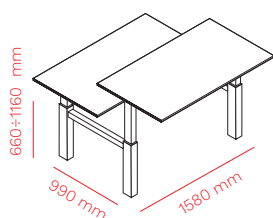

## FOLLOW DESK

art. 298F Large / 298F Small

top  
1600/1800 x 700/800 mm

top  
1200/1400 x 700/800 mm

## FOLLOW BENCH

art. 298B

top  
1600/1800 x 800 mm

## FOLLOW TILTING

art. 298R

top  
1400/1800 x 700/800 mm

## FOLLOW MEETING

art. 298M

top  
Ø 1200/1600 mm